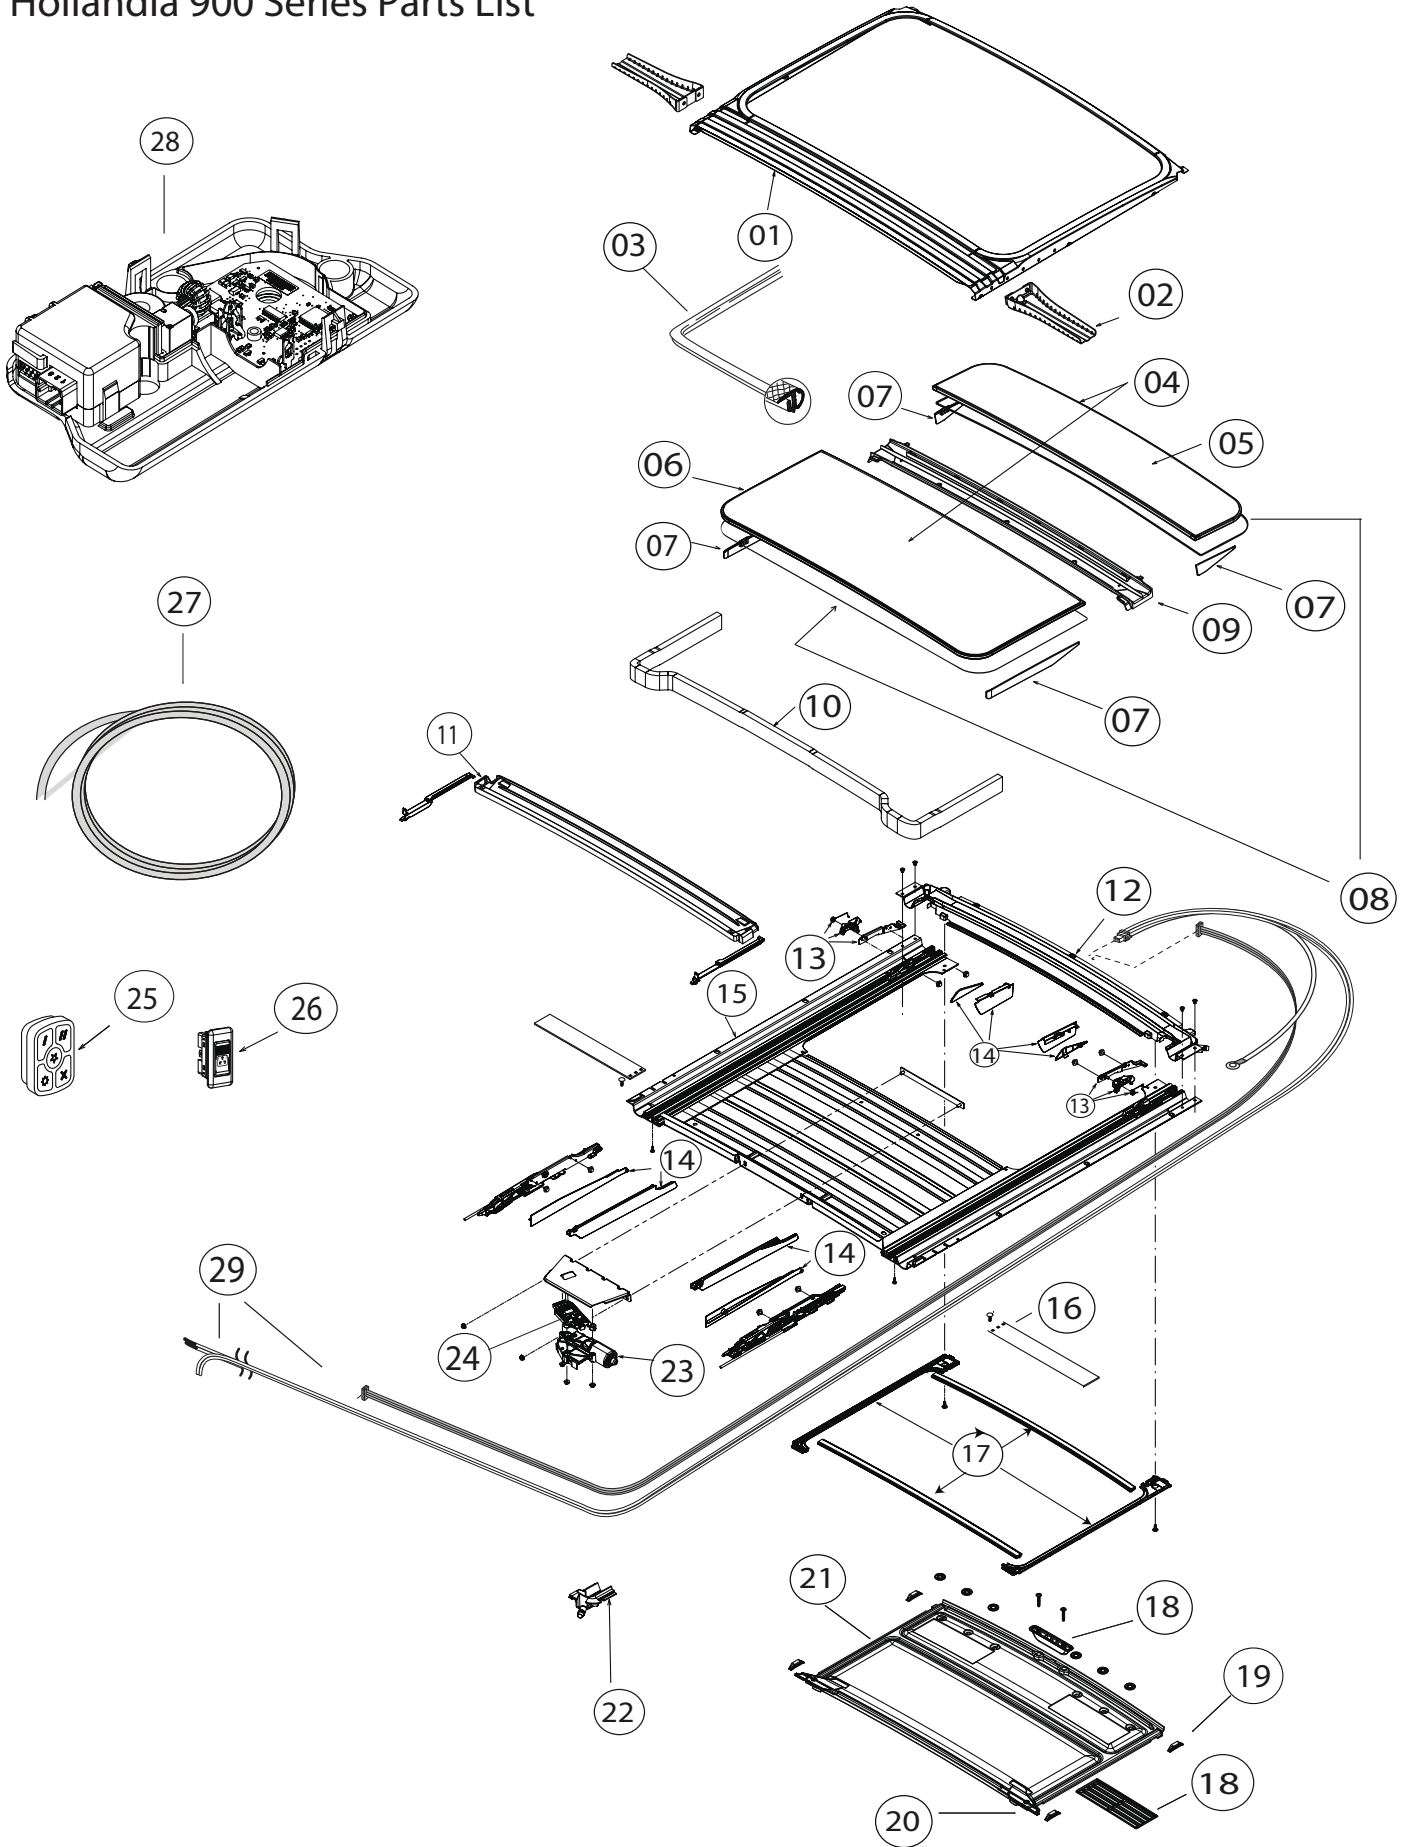

# Hollandia 900 Series Parts List

Pos. no.	Parts Included	Part No.	Description
1		3390295A	Roof ring Hollandia 930
1		3390296A	Roof ring Hollandia 935
1		3390297A	Roof ring Hollandia 940
2		3390398A	RSR set (4x)
3		3390158A	Edge profile standard
3		3390364A	Edge profile extra wide
4		5010356A	Kit - Glass Panel Front and Rear H930
4		5010357A	Kit - Glass Panel Front and Rear H935
4		5010358A	Kit - Glass Panel Front and Rear H940
5		3390782B	H930 Glass - Front Panel Asm
5		3390783B	H935 Glass - Front Panel Asm
5		3390784B	H940 Glass - Front Panel Asm
6		3390785B	H930 Glass - Rear Panel Asm
6		3390786B	H935 Glass - Rear Panel Asm
6		3390787B	H940 Glass - Rear Panel Asm
7		3390327A	All outer covers glass panel
8		3390355G	SEAL SET FRONT & REAR H930
8		3390356B	SEAL SET FRONT & REAR H935
8		3390357B	SEAL SET FRONT & REAR H940
9		3390358A	Drain channel center w/arms H930
9		3390359A	Drain channel center w/arms H935
9		3390360A	Drain channel center w/arms H940
10		3390314A	Foam dust gasket
11		3390311A	Drain channel - Rear Hollandia 935
11		3390312A	Drain channel - Rear Hollandia 940
11		3390310A	Drain channel - Rear Hollandia 930
12		3390302A	Front drain channel w/rivets H930
12		3390303A	Front drain channel w/rivets H935
12		3390304A	Front drain channel w/rivets H940
13		3390316A	Front mechanisms LH and RH
14		3390315A	Mechanism covers all
15		3390298A	H930 service frame
15		3390299A	H935 service frame
15		3390300A	H940 service frame
16		3390399A	Brace kit H900 (8x)
N/A		3390196A	Installation kit complete H900
17		3390307A	Set trimming parts Hollandia 900
18		3390362A	Sunshade parts beige (5x)
18		3390361A	Sunshade parts grey (5x)
18		3390332A	Sunshade parts black (5x)
19		3390333A	Guide shoes sunshade (12x)