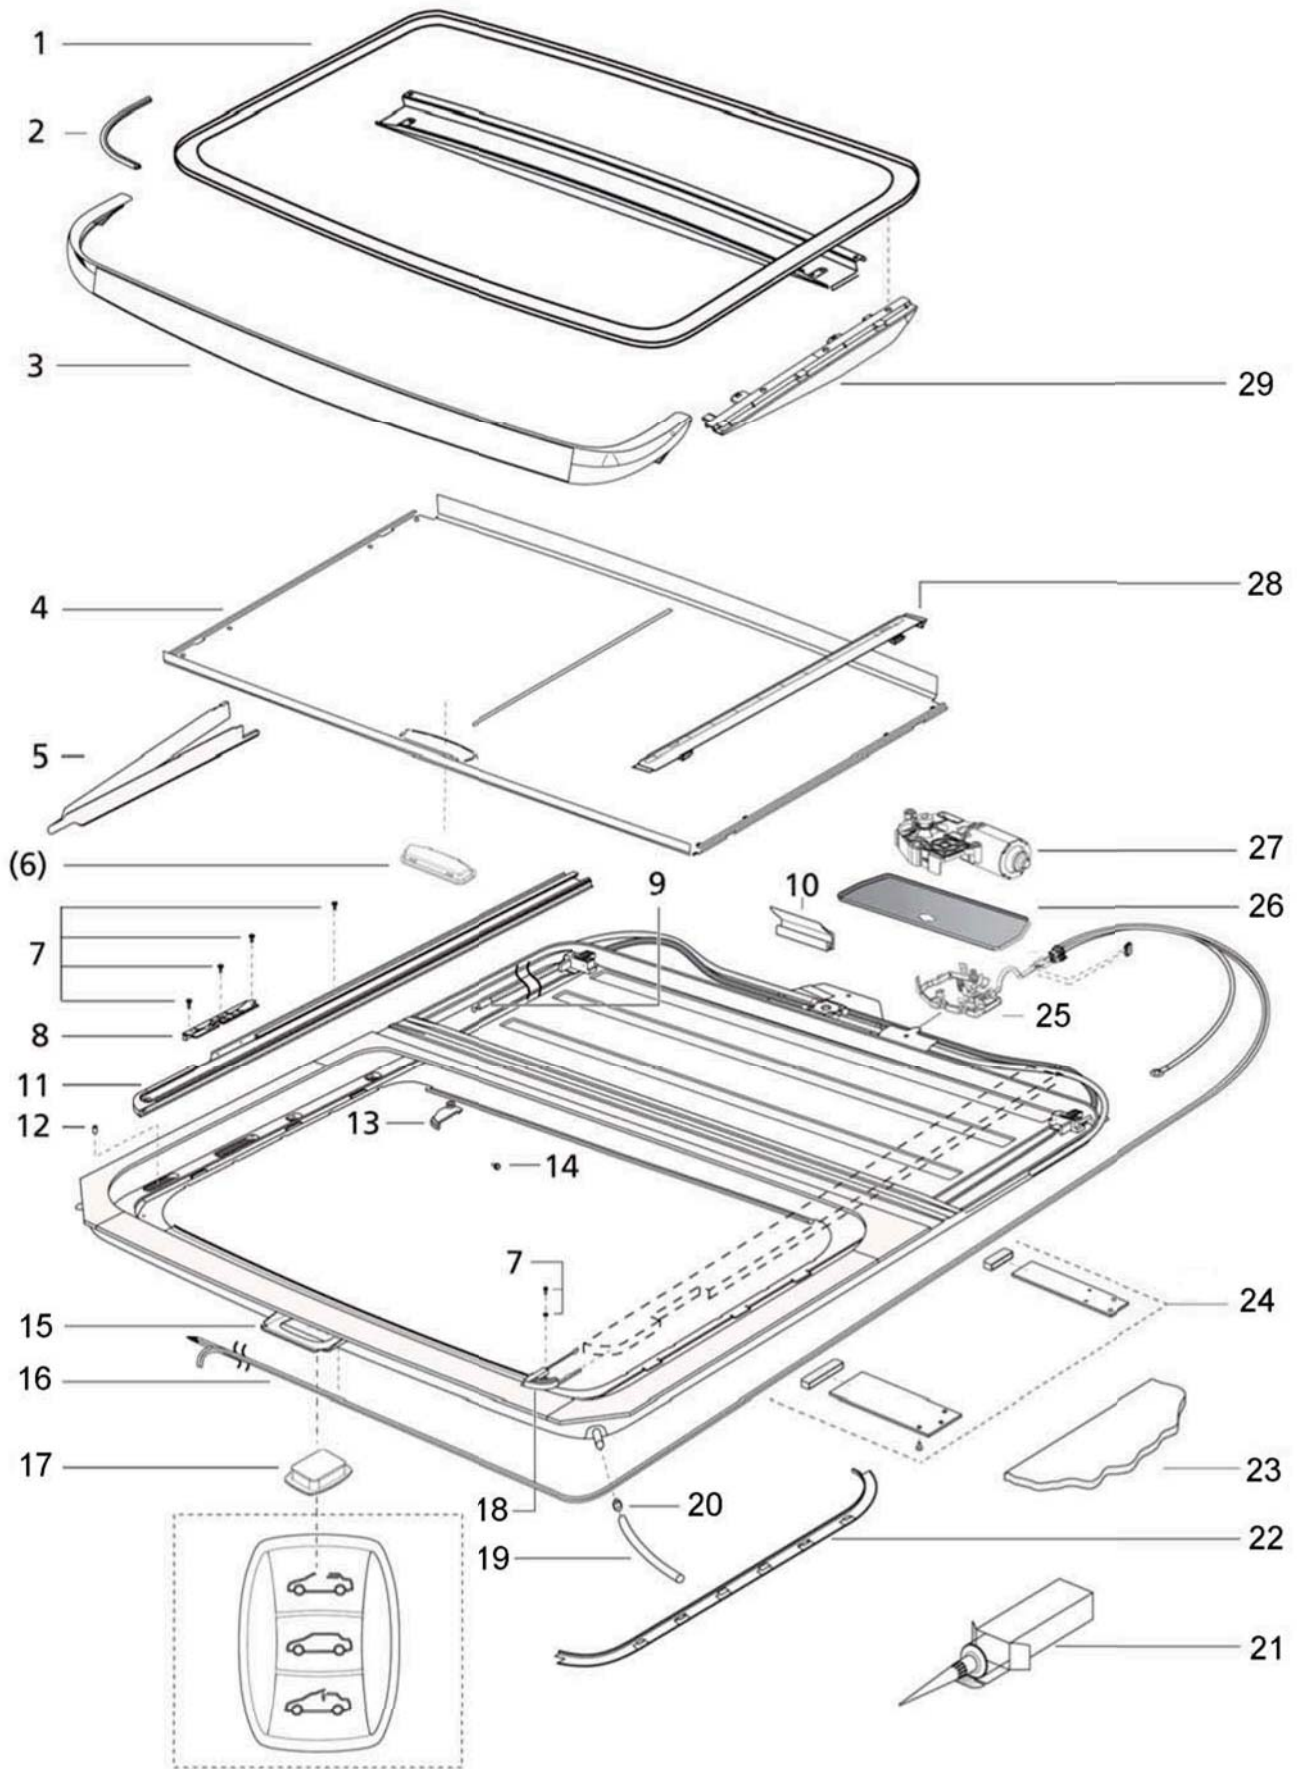

HOLLANDIA 700-II COMFORT SERIES

Service Parts

Service Parts: Hollandia 700-II Comfort Series

Service Parts: Hollandia 700-II Comfort

Pos. no.	Parts Included	Part No.	Description
1		3392813B	Glass panel / Drainchannel Set H710
1		3392879B	Glass panel / Drainchannel Set H720
1		3392812B	Glass panel / Drainchannel Set H730
1		3392813B	Glass panel / Drainchannel Set H735
1		3392814B	Glass panel / Drainchannel Set H740
1		3392815B	Glass panel / Drainchannel Set H790
2		33S70R0029	Rubber seal
2		3390608A	Rubber seal, flocked type (including inlay)
3		33S73R3973	Wind deflector H730
3		33S75R4236	Wind deflector H710 / H735
3		33S74R3974	Wind deflector H740
3		33S79R3975	Wind deflector H790
4		3393346A	Sunshade H710
4		3393347A	Sunshade H730
4		3393348A	Sunshade H735
4		3393349A	Sunshade H740
4		3393350A	Sunshade H790
5		33S70R3967	Interior mechanism covers
6		See Pos. 17	Handle sunshade (only in combination with switch)
7		33S70R3985	Mounting set mechanism
8		33S70R3944	Locator right and left side
9		3393351A	4 Drive cables set left / right side
10		33S70R4205	Frame rubber
11		3395815A	Set Mechanism LH + RH
11		3395817A	Set Mechanism LH + RH (710 Only)
12		33S70R1286	Nut wind deflector
13		33S70R3962	Blocking Catch
14		33S70R4209	Panel Mounting Set
15		3394254A	Switch Bracket H700-II
16		3393352A	Wire harness (Comfort)
17		3393192	Set Switch and Sunshade Handle Comfort Black
17		3396422B	Set Switch and Sunshade Handle Comfort Black (No Chrome)
17		3393193	Set Switch and Sunshade Handle Comfort Grey
17		3393194	Set Switch and Sunshade Handle Comfort Beige
18		33S70R3961	Retraction Mechanism