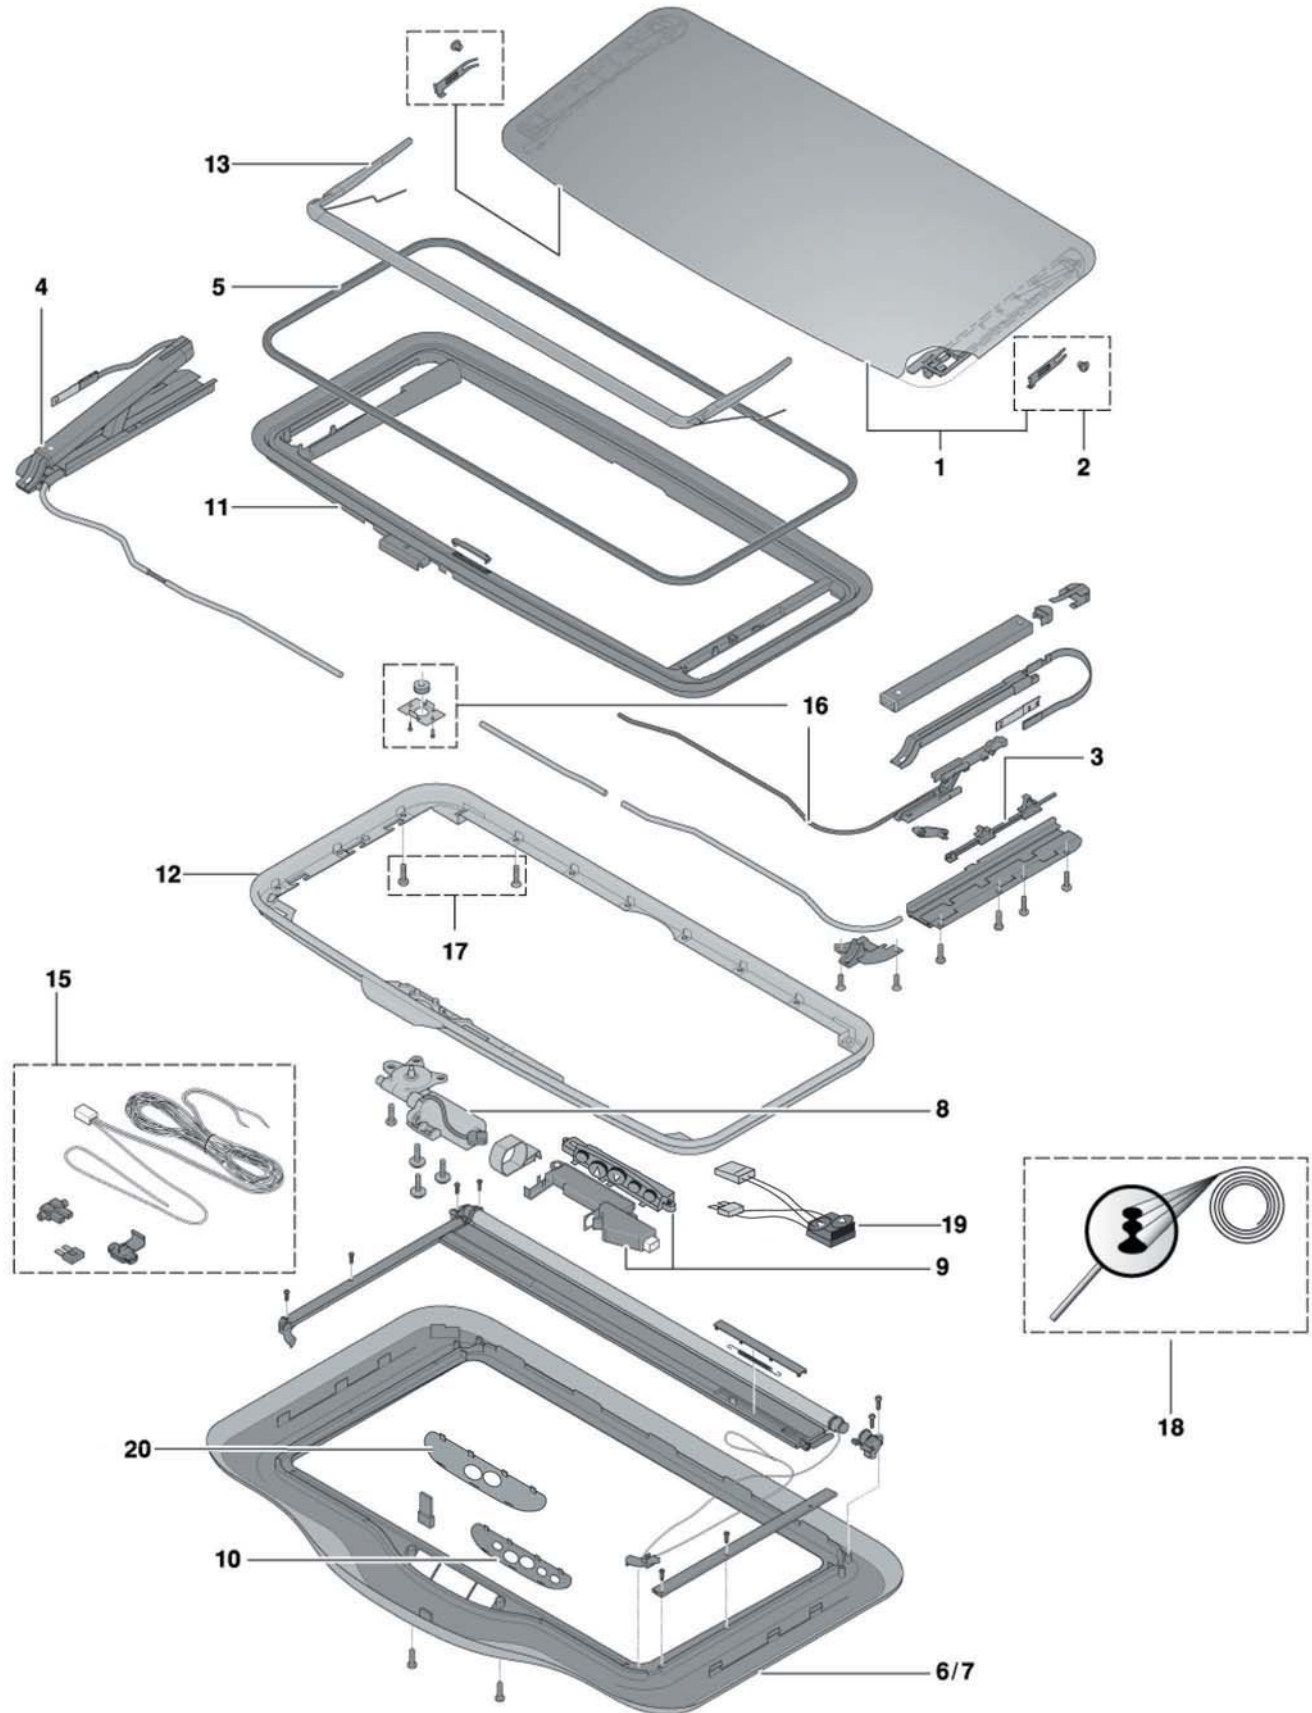

**HOLLANDIA 310M - 321M**

**Service Parts**

# Service Parts: H310M, 311M, 320M, 321M

# Hollandia 310M-321M Parts List

Pos. no.	Parts included	Part no.	Description	Price AI	Price Jobber	Price Retail
1		33S3MR0001	Set glass panel 300M			
2		33S3MR0002	Set glass panel mounting 300M LH/RH			
3		33S3MR0003	Set guide insert 300M LH/RH			
4		33S3MR0028	Set mechanisms 300M LH/RH			
5		33S3MR0029	Seal 300M			
6		33S3MR0006	Trimshell Gray with rolo 300M			
7		33S3MR0007 OBSOLETE	Trimshell beige with rolo 300M			
8		33S3MR0008	Motor Electrical Version			
8		3391077A	Motor Electrical Version (High Speed)			
9		3391079A	Set Switch and SCU (Soft touch)			
10		33S3MR0010	Cover control panel (Soft touch)			
11		33S3MR0011	Upper frame 300M with seal			
12		33S3MR0012A	Retainer ring 300M			
13		33S3MR0013	Wind deflector 300M			
15		33S3MR0015	Wire harness 300M			
16		33S3MR0016	Drive cables 300M & Gear			
17		33S3MR0017	Mounting set retainer ring 300M			
18		33S3MR0020	Soft Wrap Edge Finisher			
19		33S3LR0013	Set Switch Assembly (2 Button)			
20		33S3LR0012	Cover Control Panel (2 Button)			
N/A		33S3MR0018	Rubber template 300M			
N/A		33S3MR0019	H/L template interior 300M			
N/A		33S3LR4128	Butylene mastic (40ml) (Optional)			
N/A		33S3MR0014	Sunshade Rollo Gray			
N/A		33S3LR0935	Butylene mastic (320ml) (Optional)			
N/A		33SSLR0000	Roof Stiffener Replacment (RSR) system			