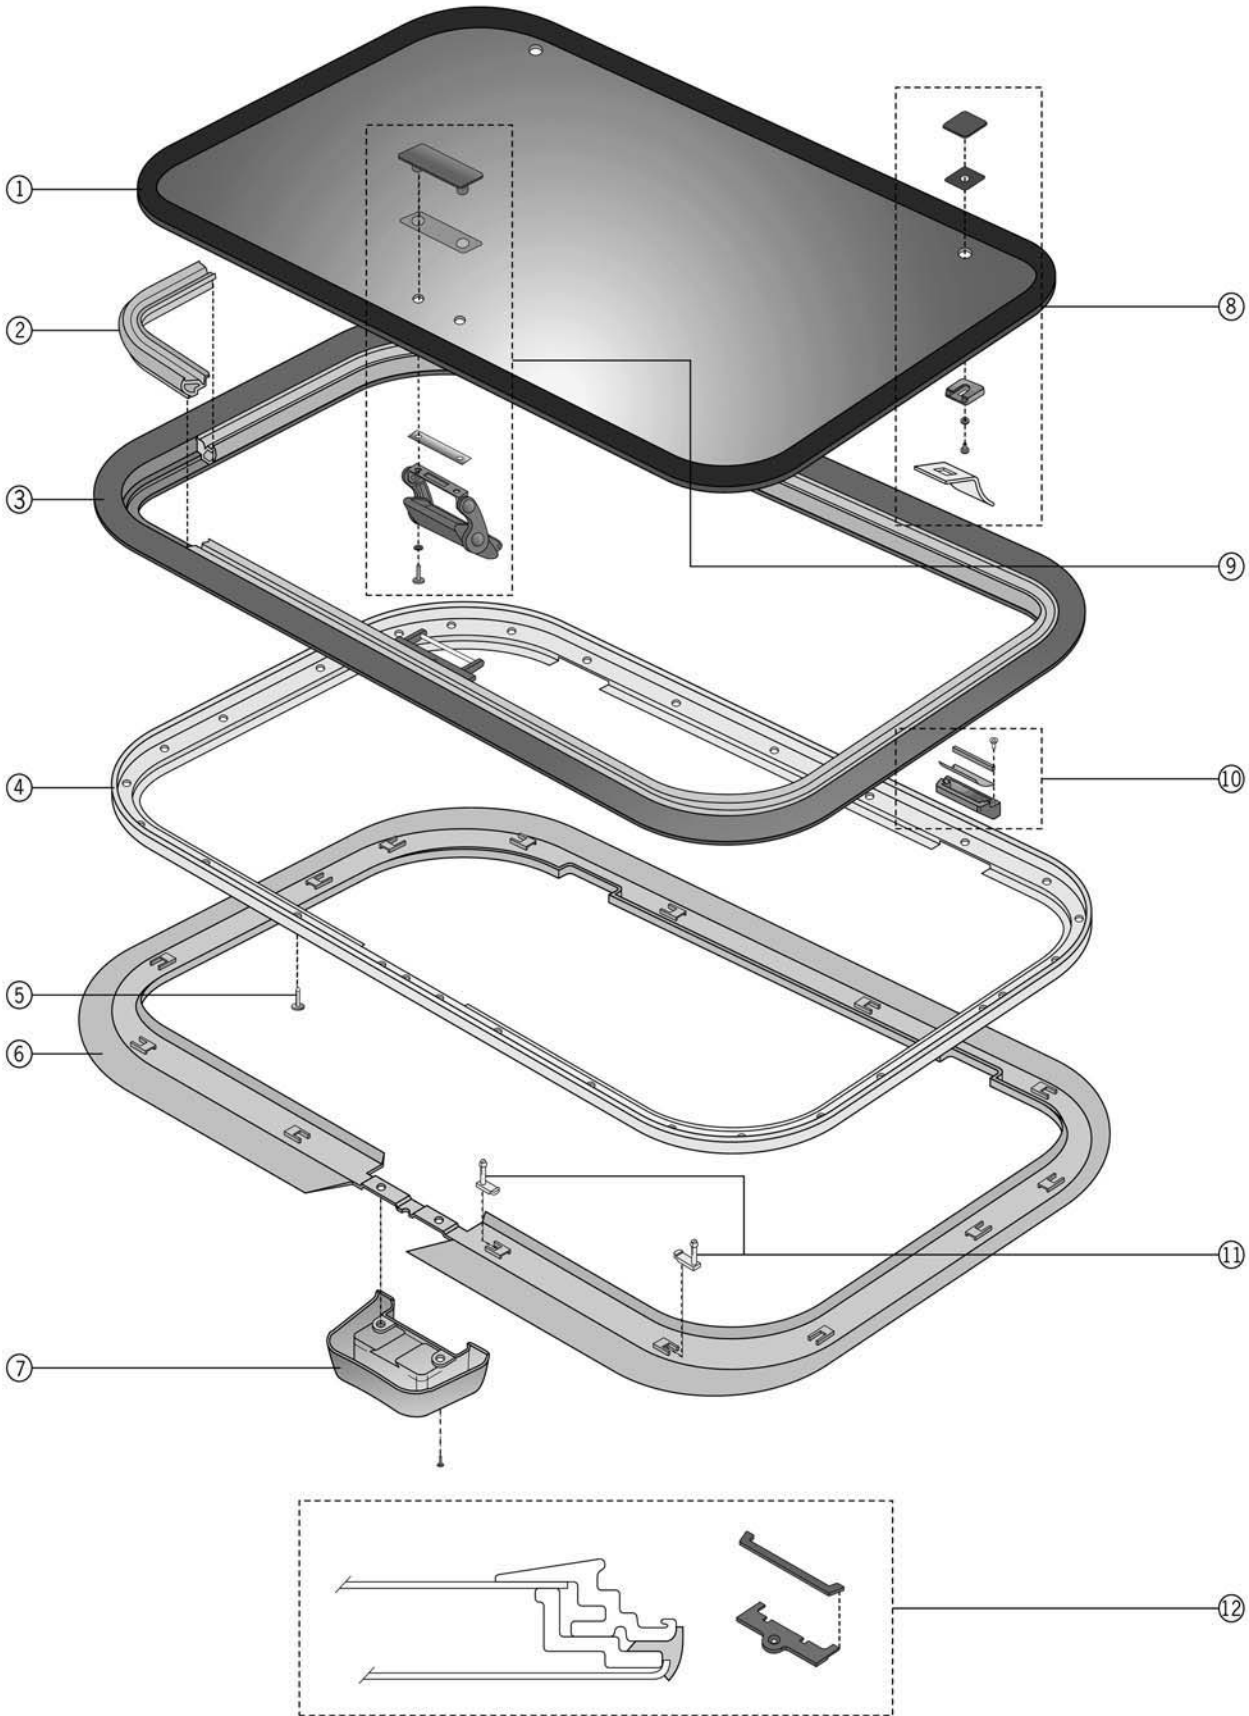

## Service Parts

# Sunmate Parts List

Pos. no.	Parts included	Part no.	Description	Price AI	Price Jobber	Price Retail
1	1x1	6DR3003	Glass panel Sunmate small-Dot Matrix			
	1x8	6ER3007	Glass panel Sunmate medium- Venus			
	1x9	6FR3002	Glass panel Sunmate large-Dot Matrix			
2	1x2	6DR3006	Seal Sunmate small			
		6ER3005	Seal Sunmate medium			
		6FR3004	Seal Sunmate large			
3	1x3	6DR3005	Main frame small			
	1x2	6ER3004	Main frame medium			
	1x10	6FR3003	Main frame large			
4	1x4	6DR3007	Clamp frame small			
		6ER3006	Clamp frame medium			
		6FR3005	Clamp frame large			
5	28x5	6ER9011	Screw Pack			
6	1x6	6DR3001	Trimshell Sunmate sm. Gray inc.shroud			
	1x11	6ER3001	Trimshell Sunmate med. Gray inc.shroud			
		6FR3001	Trimshell Sunmate lg. Black inc. shroud			
7	1x7	6ER9002	Handle shroud soft trim (Black)			
		6ER9005	Handle shroud hard trim-Gray			
8	1x8	6ER9006	Glass Panel Hinge Assembly (2 per set)			
9	1x9	6ER9008	Handle Assembly 3 Pos'n			
10	1x10	6ER9007	Frame Hinge Assembly (2 per set)			
11	11	6ER9009	Standard Trim Clips (100 per set)			
		6ER9010	Long Trim Clips (100 per set)			
12	12	6ER9001	Soft Headlining Trim			
		6ER9012	Butyl mastic sealant			
		552291	Storage bag (glass panel)			