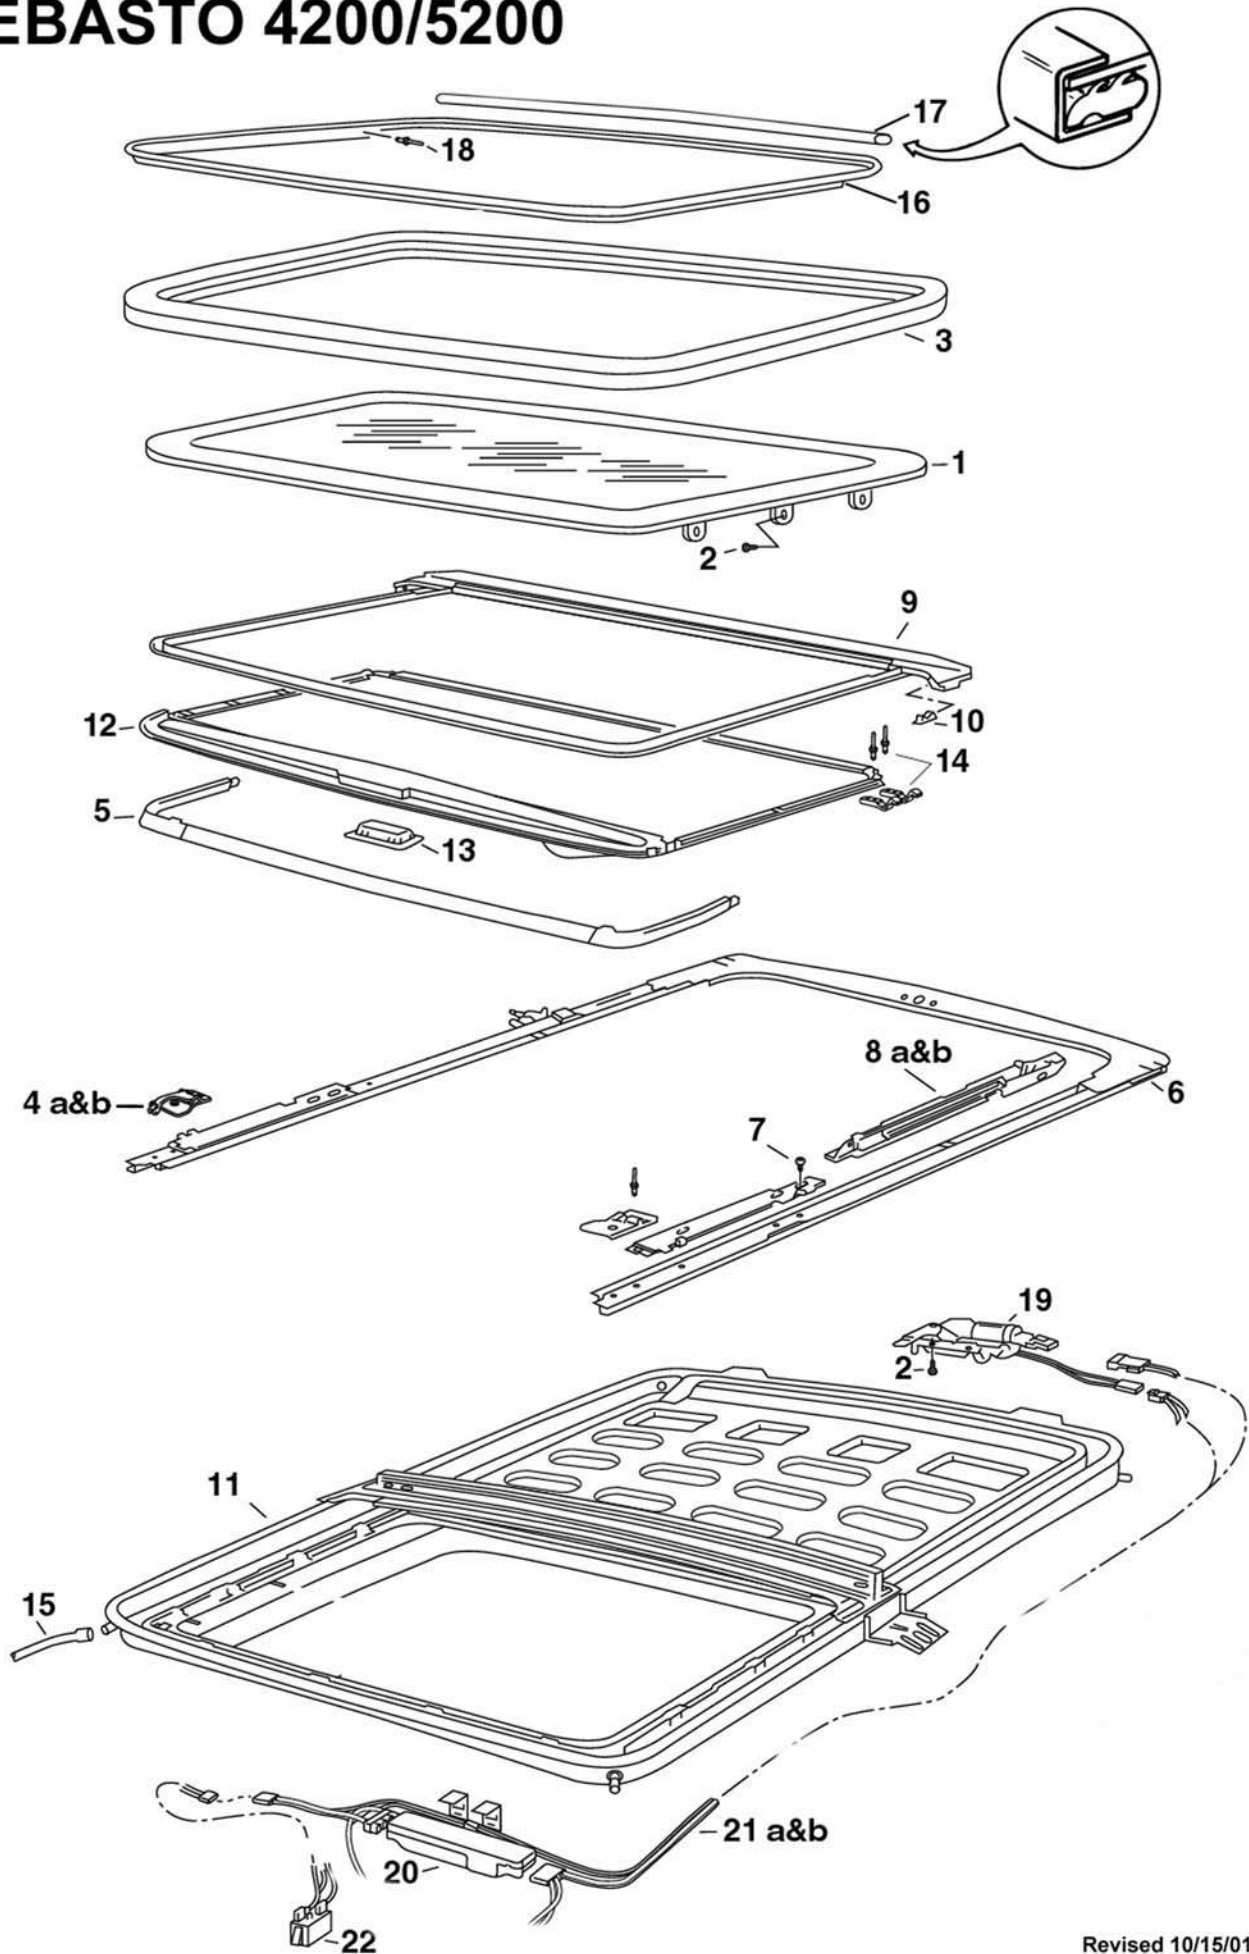

*Feel the drive*

**SOLAIRE 4200 / 5200**

**Service Parts**

---

# WEBASTO 4200/5200

# Solaire 4200-5200 Parts List

Pos. no.	Parts included	Part no.	Description	Price AI	Price Jobber	Price Retail
1		S1194-G-5000A-H	Glass assy.			
2		S1500-S-7002A-A	Set screw & washer glass assy.			
3		S1195-G-5006A-B	Seal glass assy.			
4A		S1594-G-7200A-A	Bracket & bushing assy. RH			
4B		S1594-G-7201A-A	Bracket & bushing assy. LH			
5		S1594-G-6000A-E	Wind deflector assy.			
6A		S1594-G-7000A-A	Track & rail assy.			
6B		S1599-G-7000A-A	Track & rail assy. (4200)			
7		S0000-S-6011A-A	Set track screw (16pc)			
8A		S1594-G-3001A-F	Lifter assy. LH			
8B		S1594-G-3000A-F	Lifter assy. RH			
9		S1594-G-1000A-F	Shield & trough assy.			
10		S1500-G-8174A-A	Set guides shield & trough			
11		S1594-G-9100A-B	Housing			
12		S1594-G-4000A-C	Sunshade assy.			
13		S1591-C-4008A-A	Handle cup sunshade			
14		S1500-P-0360A-A	Set guides sunshade			
15		S1586-S-9004A-A	Drain hoses (each)			
16		S1598-G-9002A-C	Trim ring (composite)			
17		S1588-EK-9008B-A	Trim ring retainer			
18		S1500-R-3013A-A	Set rivet trim ring			
19		S1592-R-2000A-D	Motor assy.			
20		S1593-R-2400B-A	Module electronic			
N/A		S1597-R-2317A-A	Adapter Harness Kit			
21A		S1592-R-2316B-D	Wire harness with switch			
22		S1500-R-2326A-A	Switch			
23		S1598-G-9050A-B	Headliner support			
24		S1500-A-1011A-A	Foam pad headliner support			
26		S1500-S-3010A-A	Set push pin headliner support			
25		S1500-M-6050A-A	Set velcro headliner support			
N/A		S1594-G-9012A	Template			
N/A		S1598-G-9011A-A	Trim ring fixture			
N/A		5200 B.D.	Bubble wind deflector			
N/A		S1500-P-0365A-A	Hardware Parts Kit			