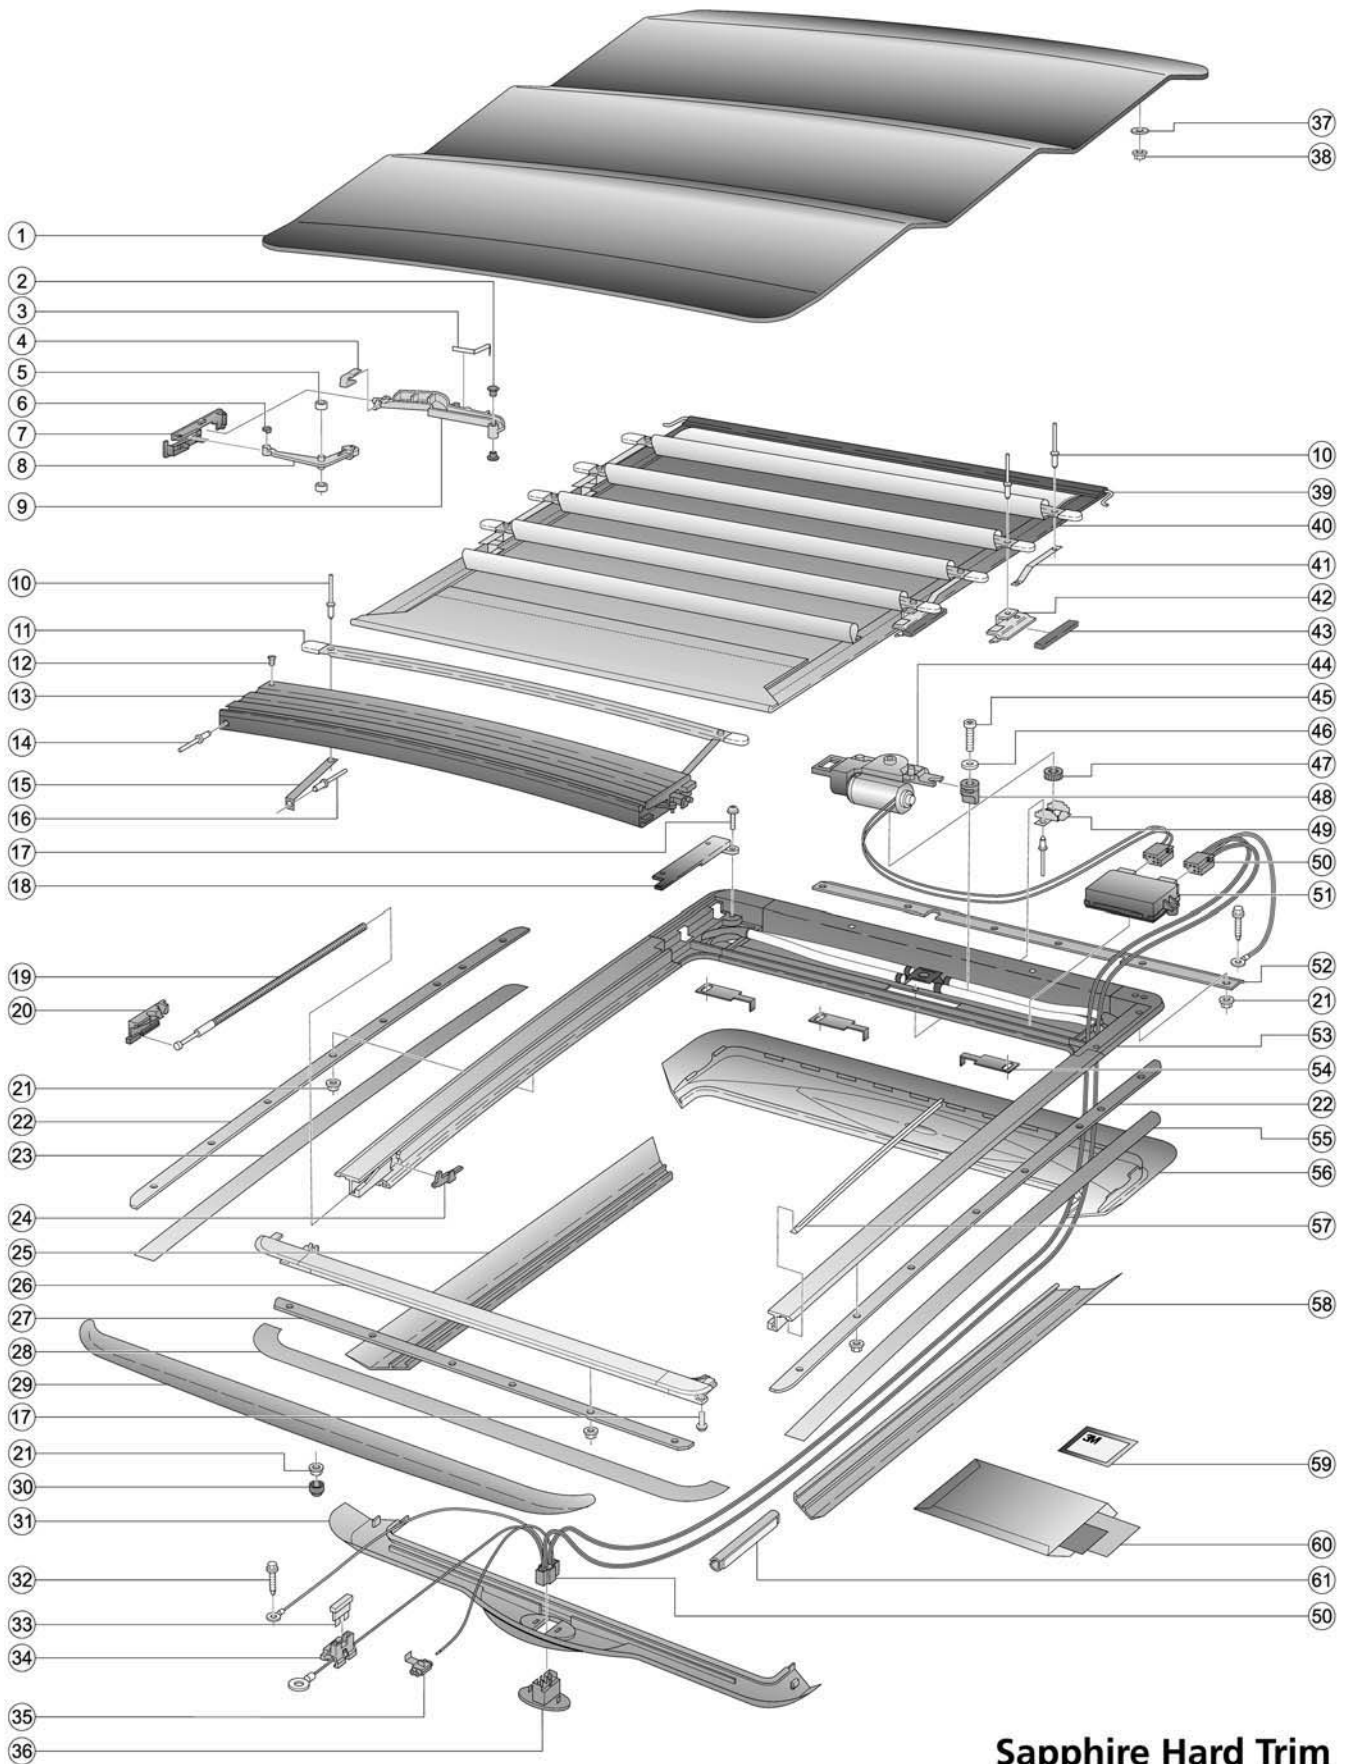

SAPPHIRE

Service Parts

Sapphire Hard Trim

Sapphire Parts List

Pos. no.	Parts included	Part no.	Description	Price AI	Price Jobber	Price Retail
1	1x1	6GR0000	Repair set outer cover			
8	2x2 1x3	6GR0001 6GR0002	Repair set mechanism LH Repair set mechanism RH			
19	2x9	6GR0003	Repair set drive cables			
22	2x22	6GR0004	Repair set retainer ring Sapphire			
23	1x23	6GR0005	Body protection kit			
24	2x24	6GR0006	Set stop LH / RH			
25	1x25	6GR0007	Trimshell Sapphire			
29	1x29	6GR0008	Wind deflector			
36	1x36	6GR0009	Switch Sapphire (Trimshell)			
39	10x10	6GR0011	Repair set inner cover			
44	1x44	6GR0012	Motor Sapphire			
50	1x50	6GR0013	Wire harness Sapphire			
51	1x51	6GR0014	SCU Sapphire			
54	3x54	6GR0017	Rear trimbracket			
57	1x57	6GR0015	Seal			
62	1x62	6GR0010	Switch Sapphire soft-wrap			
		6GR0016	Rubber template Sapphire			
		6GR0018	PP template Sapphire			