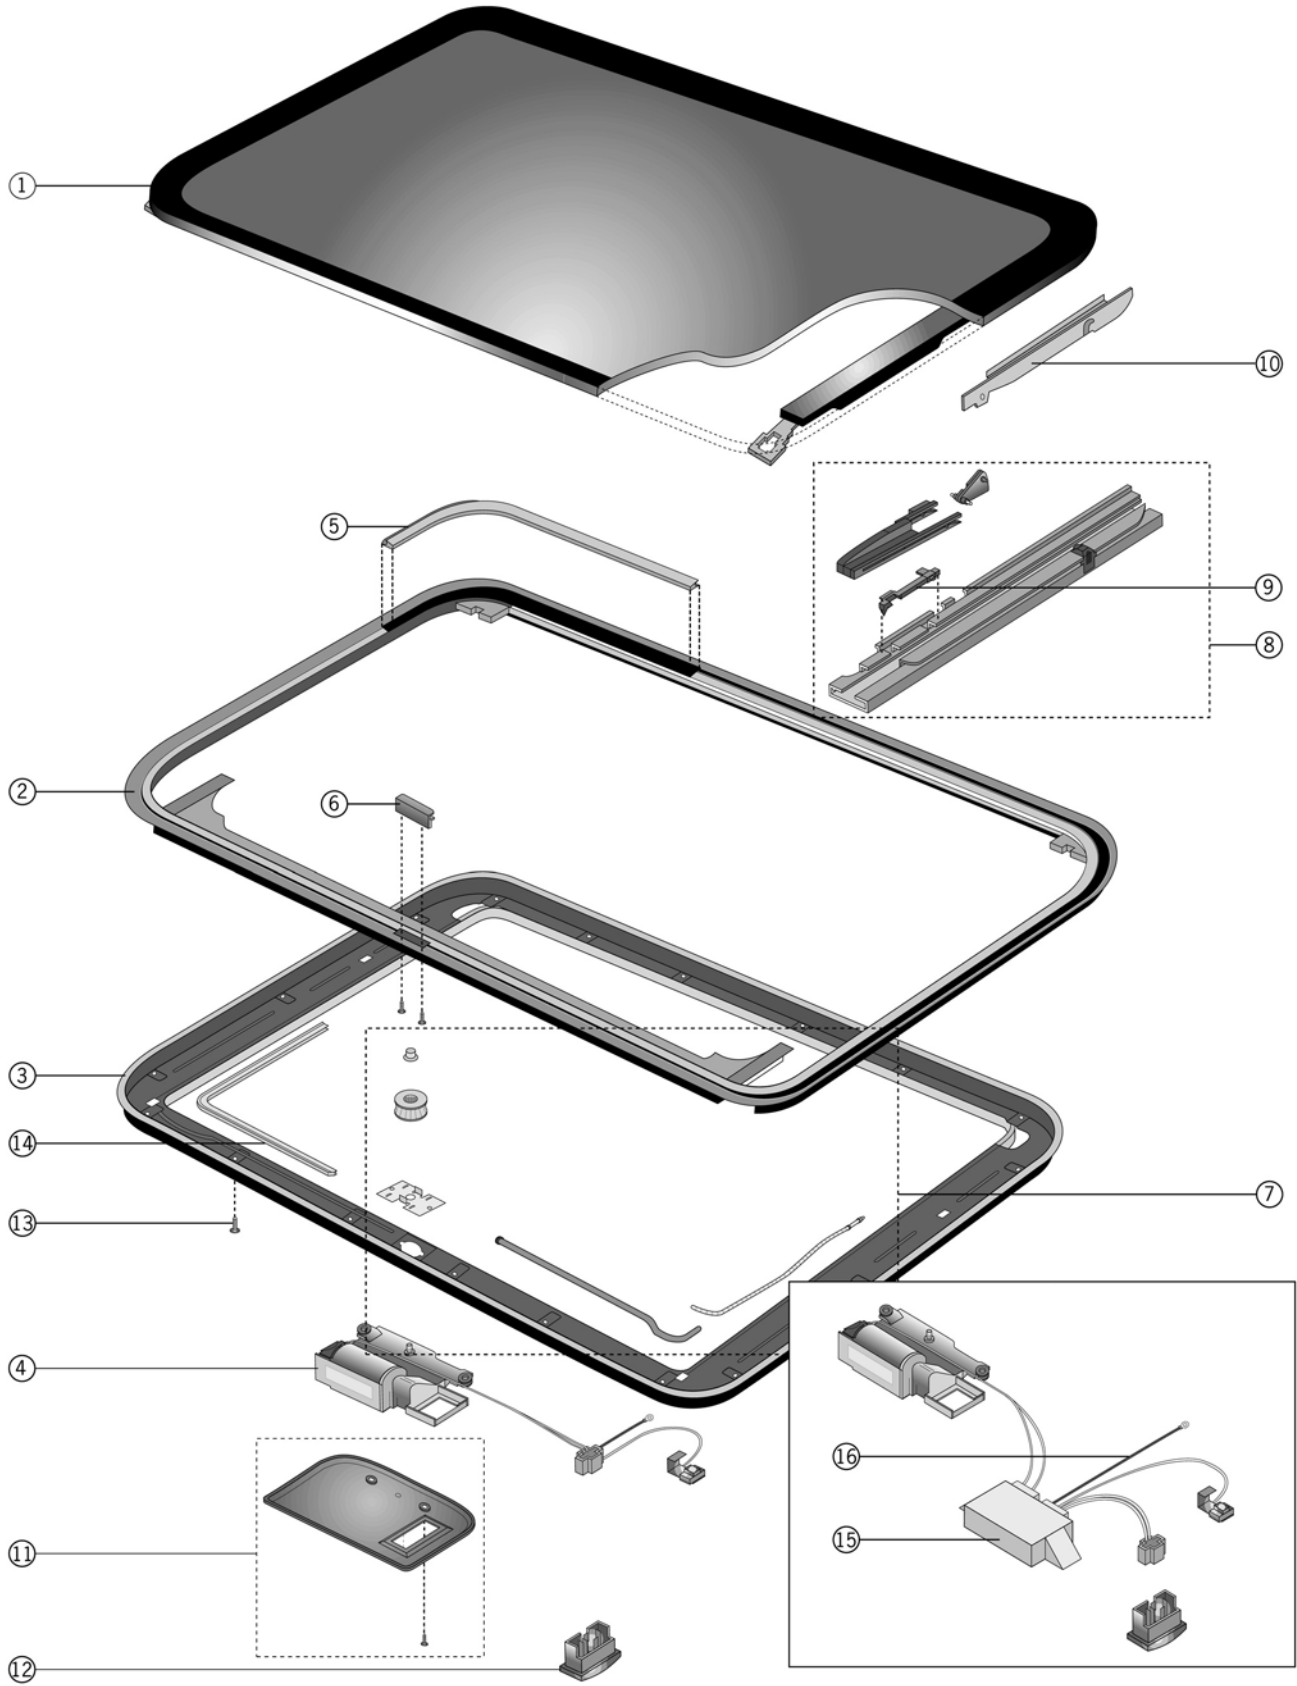

EMERALD 750

Service Parts

EMERALD 750 STANDARD & DELUXE

Emerald 750 Service Parts

Pos. no.	Parts included	Part no.	Description	Price AI	Price Jobber	Price Retail
1	1x1 2x9,10	3260 4125	Glass Panel 750-Dot Matrix Glass Panel 750-Venus			
2	1x2,5,6	3261	Upper Frame with Seal			
3	1x3,14	3279	Retainer Ring 750			
4	1x4 1x4	33S3LR4136 33S3LR4137	Motor Motor-Soft Touch			
5	1x5	3267	Seal 750			
6	1x6	3282	Glass Holder & Screws			
7	2x7	3269	Repair Set Drive Cables			
8	1x8 2x9,10	3270 3271	Repair Set Mechanism LH Repair Set Mechanism RH			
9	2x9	33S3LR3210	Repair Set Stop			
10	2x9,10	33S3LR3221	Lockerslides LH & RH			
11	1x11	33S3LR3226	Motor Cover			
12	1x12	33S70R4216	Rocker Switch			
13	18x13	33S3LR3217	Mounting Set Retainer Screws			
14	1x14	33S3LR3987	Edge Trim			
15	1x15	33S3LR3293	SCU (Soft Touch)			
16	1x16	33S3LR3280 33S3LR3257	Wire Harness (Soft Touch) Wire Harness (Basic)			
N/A		5133	Rubber Template			
N/A		33S3LR0935	Butylene Kit (Cartridge-310 ml)			
N/A		33S3LR4128	Butylene Kit (Small Tube-40 ml)			
N/A		2280	Sunshade Grey			
N/A		2281	Sunshade Beige			
N/A		33S3LR3276	Extension-Wire Harness (Soft Touch)			