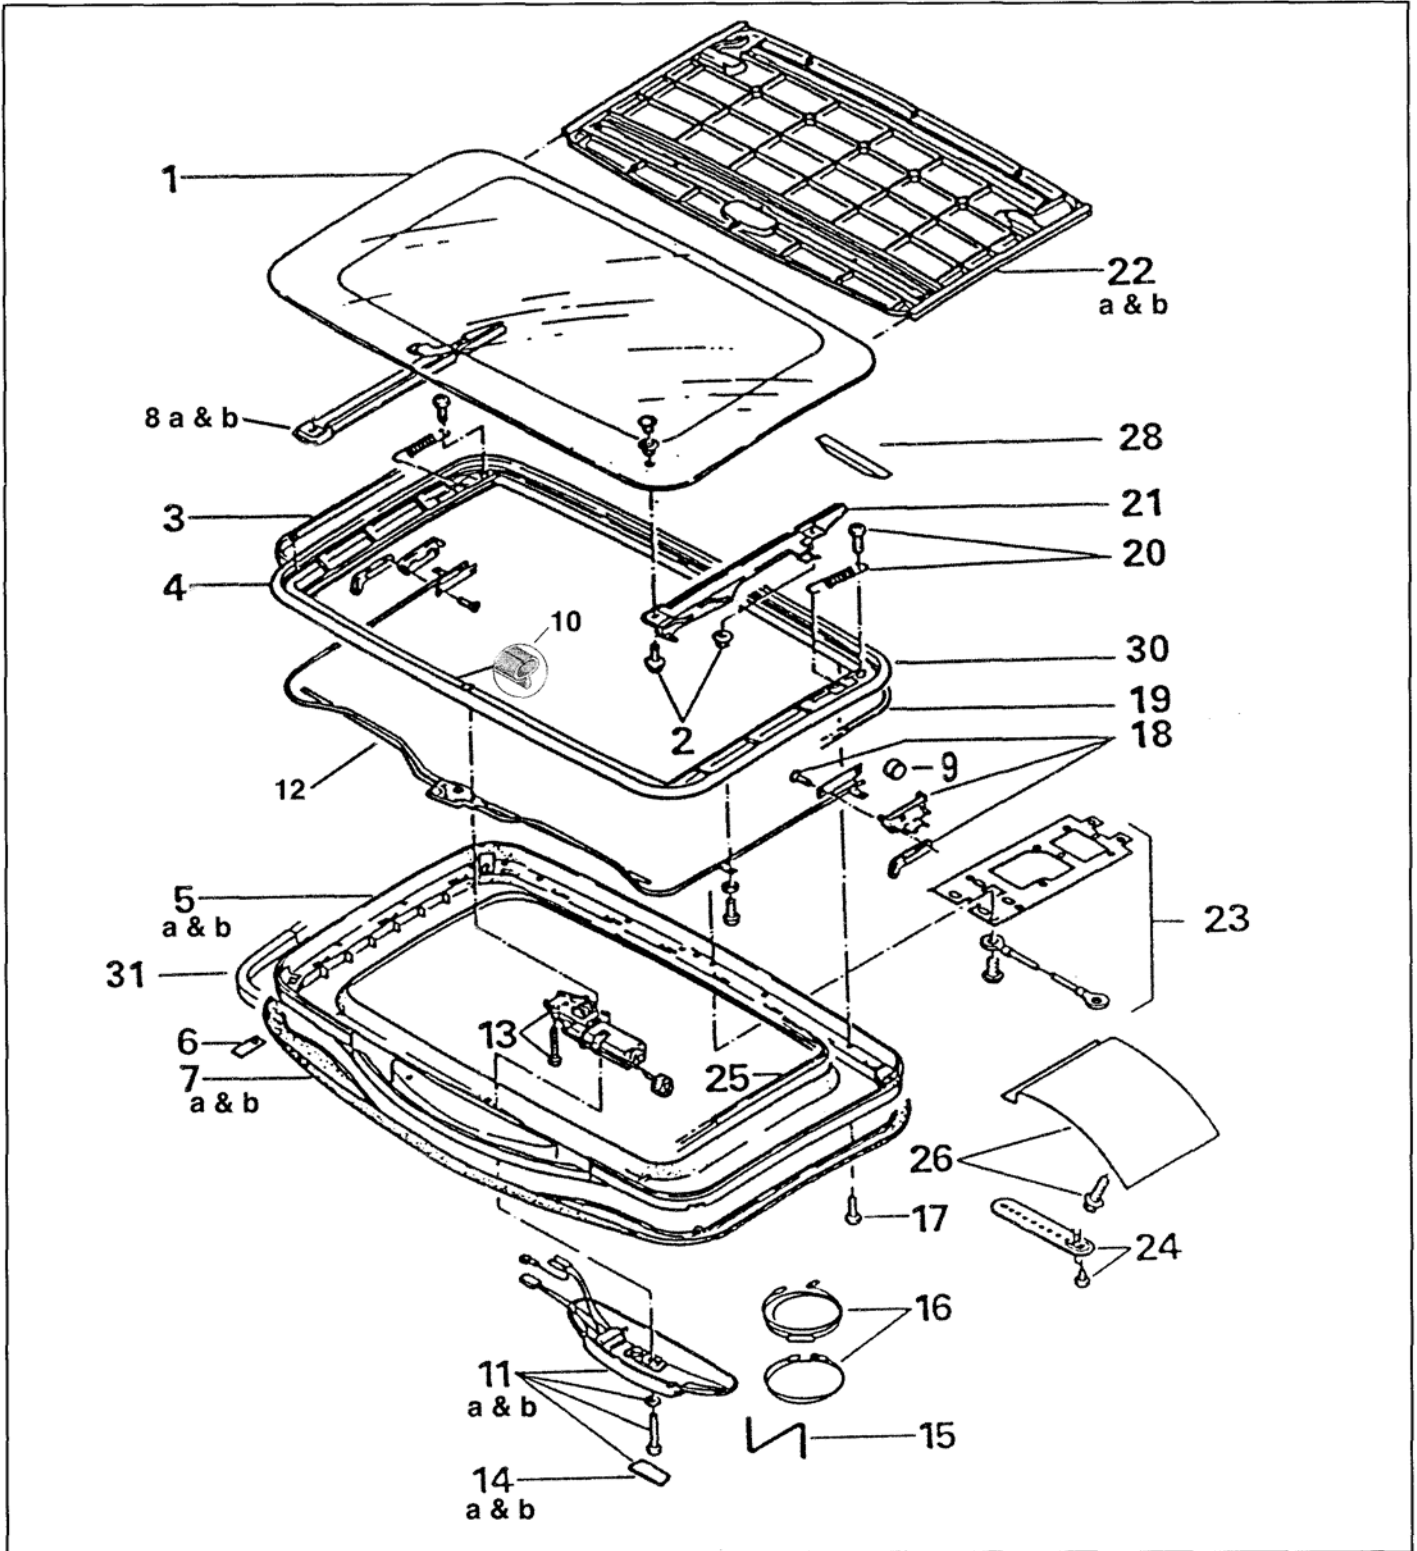

Feel the drive

Webasto X-38

Service Parts

Important: When carrying out repair work on Webasto covers, all screws must be safeguarded with suitable screw retention agents (e.g. Loctite). **Do not** fasten the fixing screw (#19) with an accu-driver!

Webasto X-38 Spoiler

Pos. no.	Parts included	Part no.	Description	Price AI	Price Jobber	Price Retail
1		0710700	Glass panel Assembly incl. Pos. 2			
2		N/A	Fixing Set for Glass Panel			
4		0711000	Upper Frame Assembly			
5		0711100 N/A	Lower Frame - Black Lower Frame - Beige			
6		0711200	Garnish Bracket Set			
7		S7594-X-9014A	Molding Black (Lower Frame)			
8		S7594-X-7102A	Locking Hook Set (LH/RH)			
9		N/A	Bushing			
10		0710900	Seal - Frame			
11a		N/A	Motor Cover - incl. switch (Black)			
11b		N/A	Motor Cover - incl. switch (Beige)			
12		N/A	Cable Assembly			
13		0711900	Electric Drive System (Motor)			
14		0712000 N/A	Emergency Cover - Grey Emergency Cover - Beige			
15		0725500	Emergency Handle			
16		N/A	Wiring Harness Set			
17		N/A	Fixing Set for Lower Frame			
18		N/A	Set Sliding Parts (LH/RH)			
19		61S3LR0737600	Sealing Tape			
20		N/A	Spring Set			
21		0712700	Lifter Set (LH/RH)			
22		0712800 N/A	Sunshade - Black Sunshade - Beige			
23		61NSMR0731600	Bracket Dome Light Mounting Set			
24		0713000	Side Bracket Set			
25		N/A N/A	Edge Protection Profile - Black Edge Protection Profile - Beige			
26		N/A	Monterey Bracket Set			
28		N/A	Distance Set "Twingo"			
31		N/A	U Profile for Lower Frame			