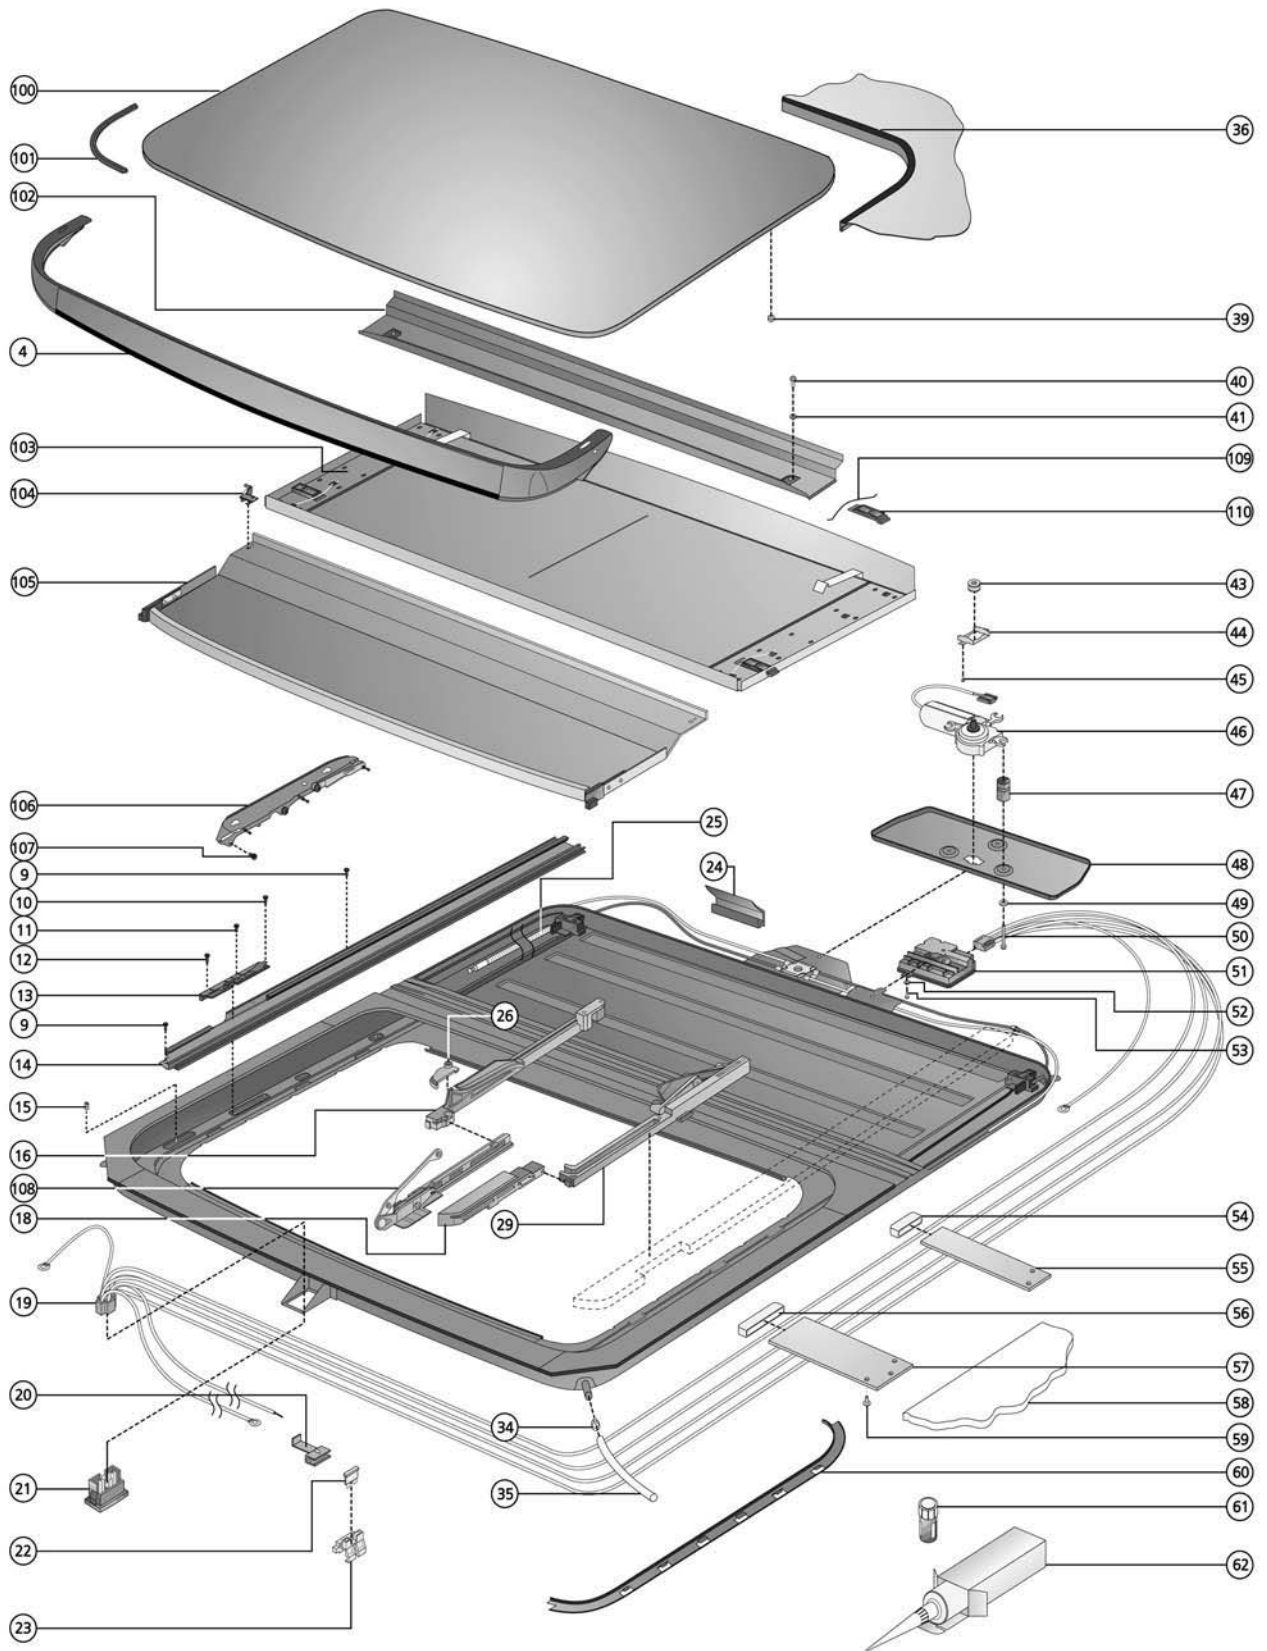

Feel the drive

TVS SUPER

Service Parts

SUPER TVS 40 SERIES (Glass Panel)

SUPER TVS 20 SERIES (Steel Panel)

Super TVS 20 and TVS 40 series

Pos. no.	Parts included	Part no.	Description	Price AI	Price Jobber	Price Retail
Parts not shown, same as 700 Series						
5	1x5	4200	Sunshade 42C			
	1x6	4201	Sunshade 43			
	1x8	4237	Sunshade 43.5C			
	2x42	4202	Sunshade 44			
		4203	Sunshade 49			
6	1x6	4204	Sunshade handle			
19	1x19	4212	Wire harness 42C			
	1x20	4213	Wire harness 43			
	1x22	4214	Wire harness 43.5C & 44			
	1x23	4215	Wire harness 49			
46	1x46	4206	Repair set motor			
51	1x51	4211	Repair set SCU			