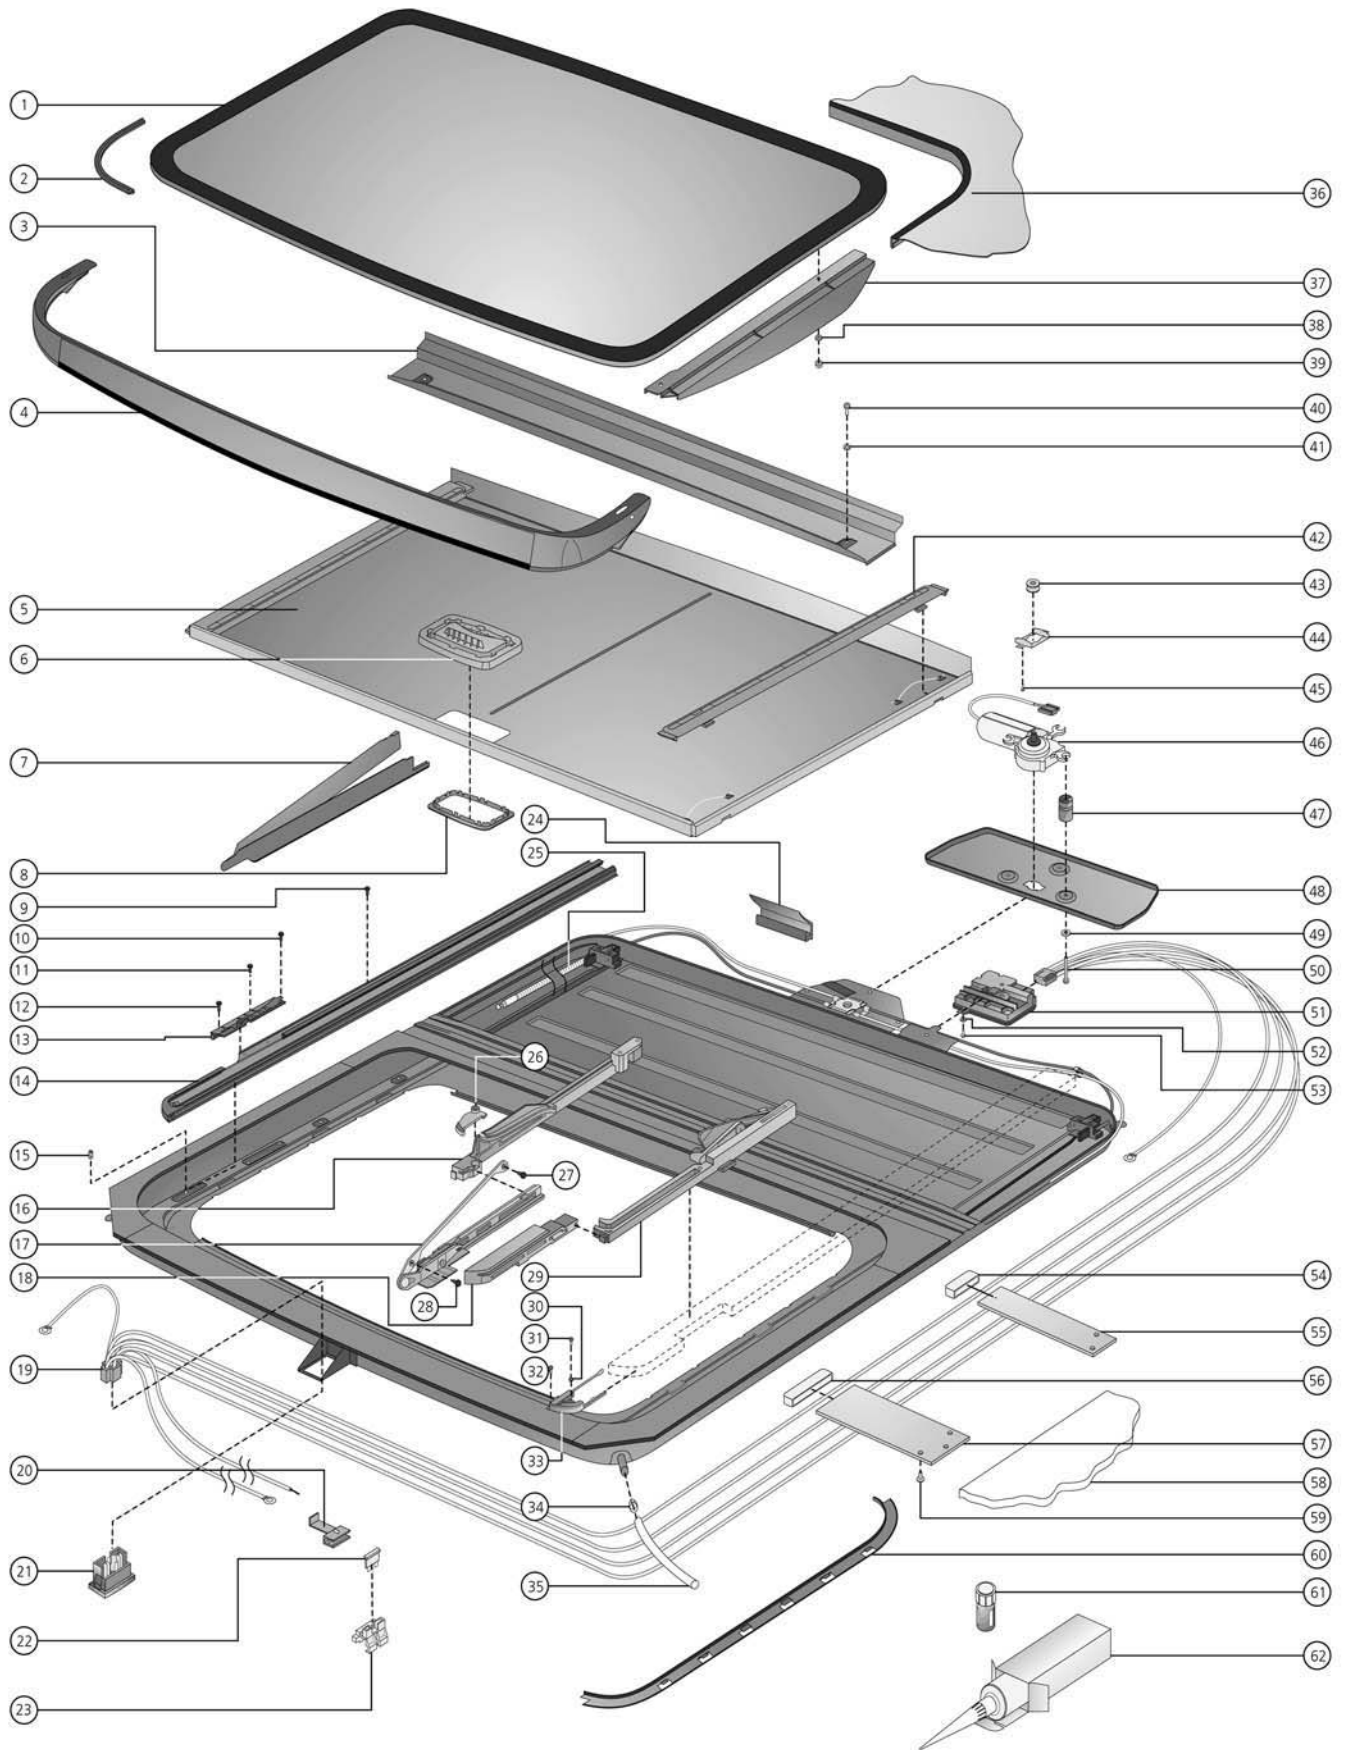

Feel the drive

TVS SUPER

Service Parts

SUPER TVS 40 SERIES (Glass Panel)

SUPER TVS 20 SERIES (Steel Panel)

Super TVS 20 and TVS 40 series

Pos. no.	Parts included	Part no.	Description	Price AI	Price Jobber	Price Retail
Parts not shown, same as 700 Series						
5	1x5	4200	Sunshade 42C			
	1x6	4201	Sunshade 43			
	1x8	4237	Sunshade 43.5C			
	2x42	4202	Sunshade 44			
		4203	Sunshade 49			
6	1x6	4204	Sunshade handle			
19	1x19	4212	Wire harness 42C			
	1x20	4213	Wire harness 43			
	1x22	4214	Wire harness 43.5C & 44			
	1x23	4215	Wire harness 49			
46	1x46	4206	Repair set motor			
51	1x51	4211	Repair set SCU			