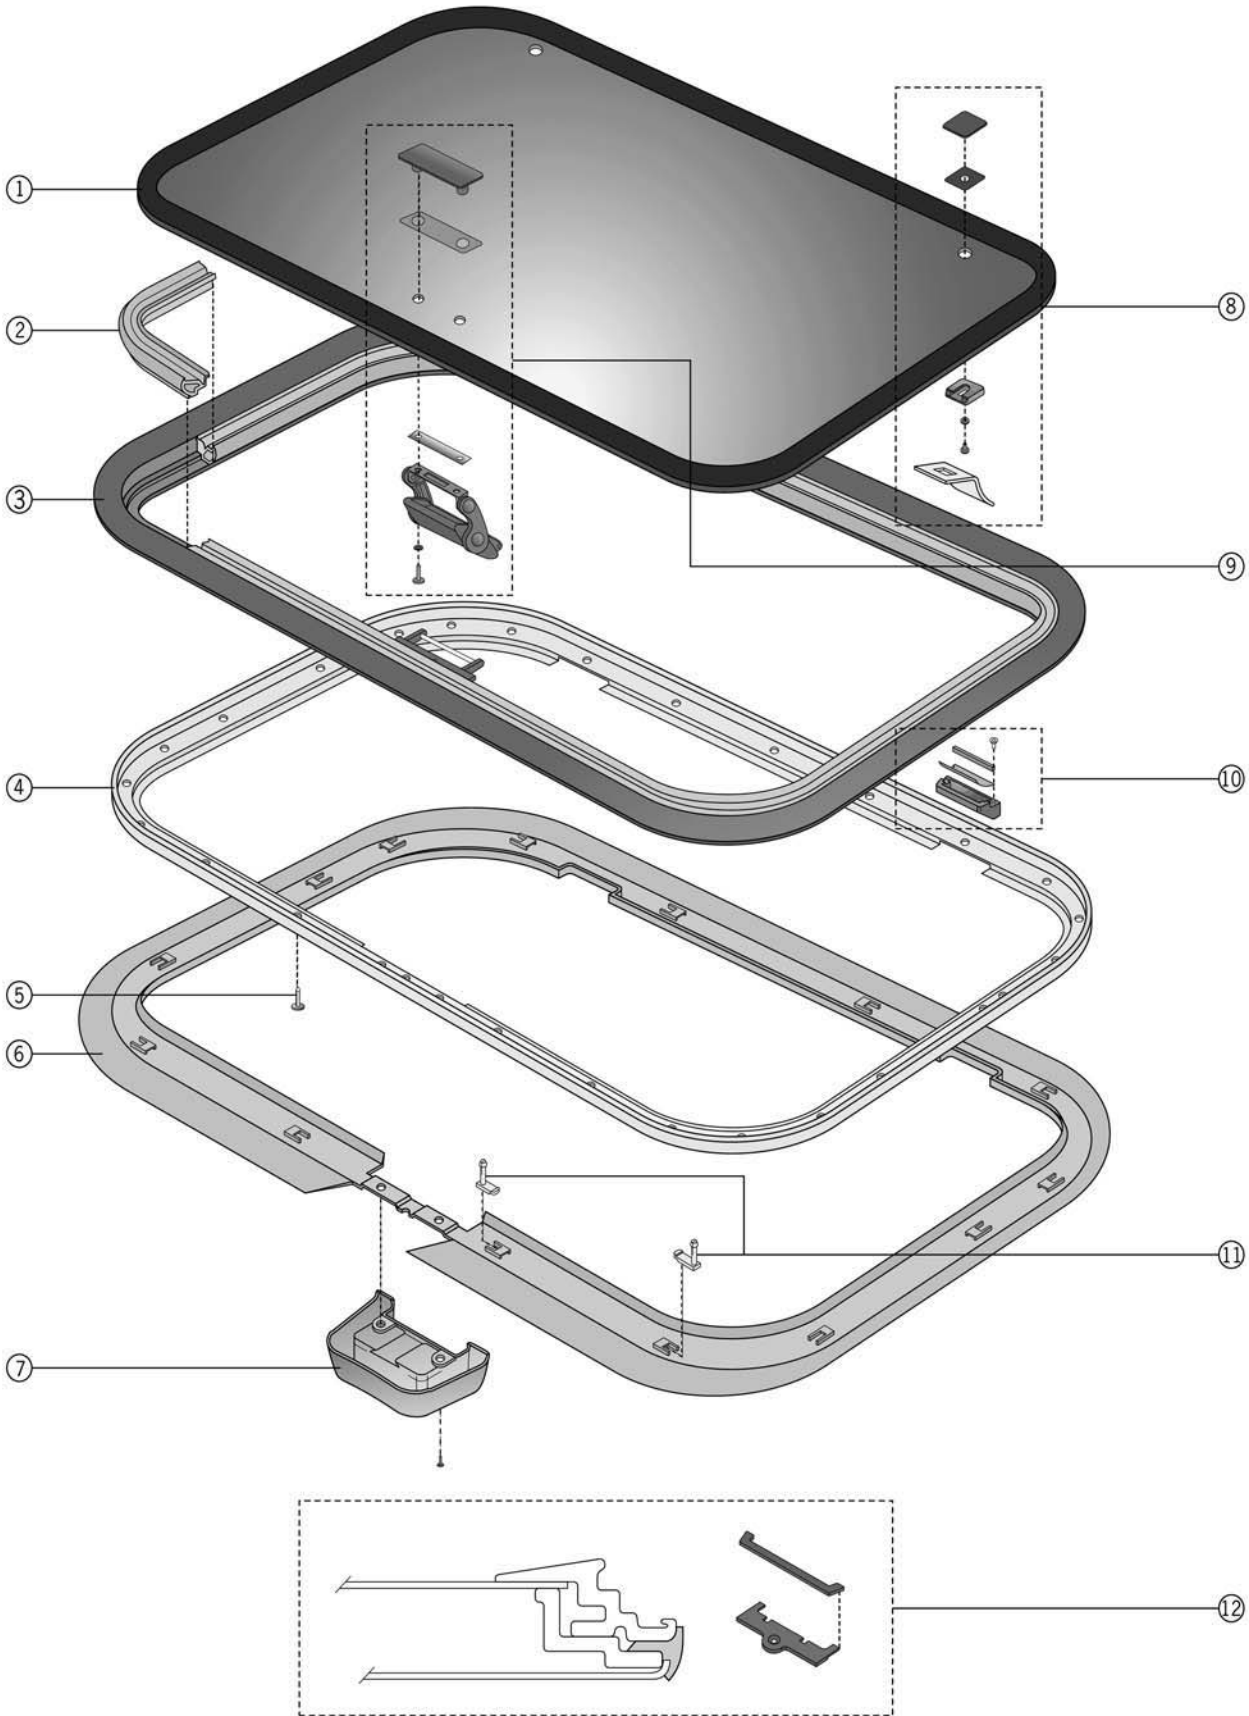

## **Service Parts**

---

# Sunmate Parts List

Pos. no.	Parts included	Part no.	Description	Price AI	Price Jobber	Price Retail
1	1x1	6DR3003	Glass panel Sunmate small-Dot Matrix			
	1x8	6ER3007	Glass panel Sunmate medium- Venus			
	1x9	6FR3002	Glass panel Sunmate large-Dot Matrix			
2	1x2	6DR3006	Seal Sunmate small			
		6ER3005	Seal Sunmate medium			
		6FR3004	Seal Sunmate large			
3	1x3	6DR3005	Main frame small			
	1x2	6ER3004	Main frame medium			
	1x10	6FR3003	Main frame large			
4	1x4	6DR3007	Clamp frame small			
		6ER3006	Clamp frame medium			
		6FR3005	Clamp frame large			
5	28x5	6ER9011	Screw Pack			
6	1x6	6DR3001	Trimshell Sunmate sm. Gray inc.shroud			
	1x11	6ER3001	Trimshell Sunmate med. Gray inc.shroud			
		6FR3001	Trimshell Sunmate lg. Black inc. shroud			
7	1x7	6ER9002	Handle shroud soft trim (Black)			
		6ER9005	Handle shroud hard trim-Gray			
8	1x8	6ER9006	Glass Panel Hinge Assembly (2 per set)			
9	1x9	6ER9008	Handle Assembly 3 Pos'n			
10	1x10	6ER9007	Frame Hinge Assembly (2 per set)			
11	11	6ER9009	Standard Trim Clips (100 per set)			
		6ER9010	Long Trim Clips (100 per set)			
12	12	6ER9001	Soft Headlining Trim			
		6ER9012	Butyl mastic sealant			
		552291	Storage bag (glass panel)			