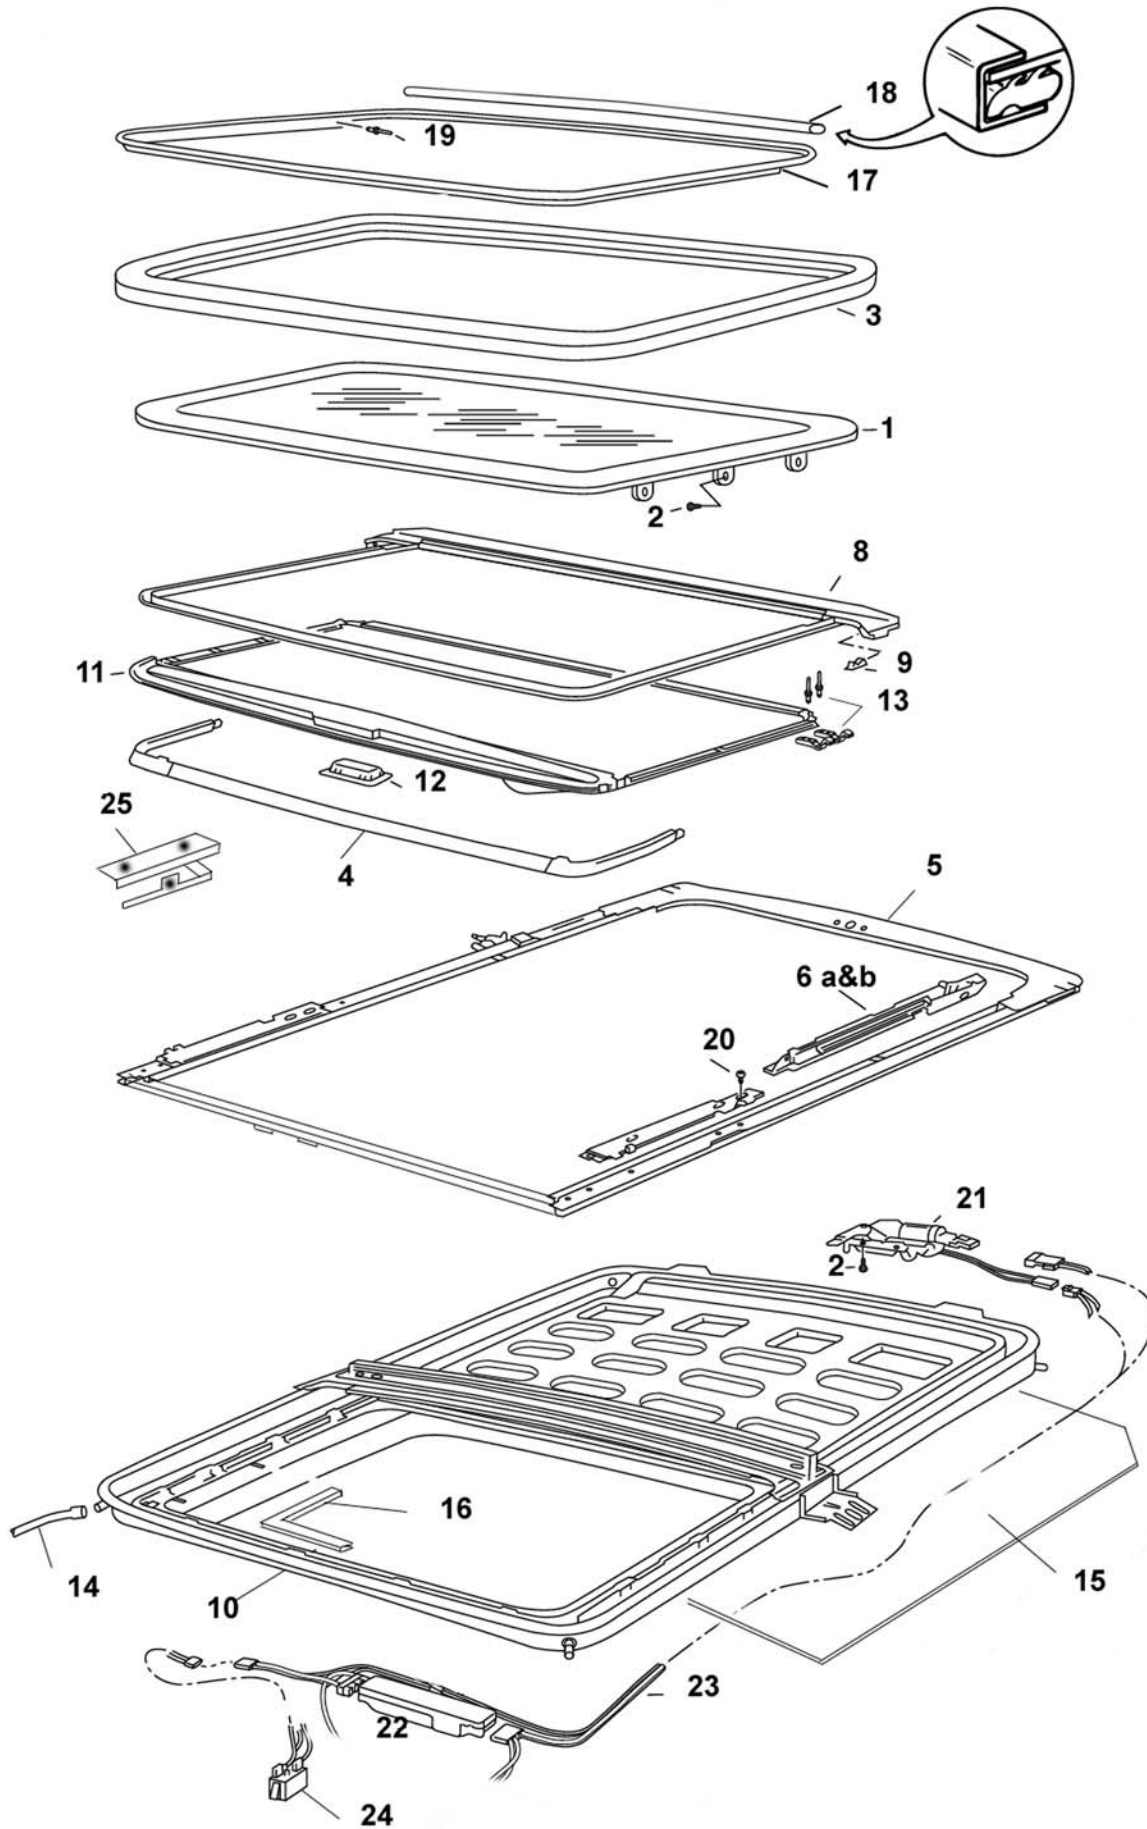

Feel the drive

STARLITE VI

Service Parts

WEBASTO STARLITE VI

Starlite VI Parts List

Pos. no.	Parts included	Part no.	Description	Price AI	Price Jobber	Price Retail
1		S1593-W-5000B-E	Glass assy.			
2		S1500-S-7002A-A	Set screw & washer glass assy.			
3		S1590-E-5010C-A	Seal glass assy.			
4		S1289-W-6000A-E	Wind deflector assy.			
5		S1289-W-7000A-AD	Track & rail assy.			
6a		S1289-W-3001A-A	Lifter assy. LH			
6b		S1289-W-3000A-A	Lifter assy. RH			
		S0000-G-8033A-A	Cable assy. LH/RH			
8		S1590-W-1000A-A	Shield & trough assy.			
11		S1590-W-4000A	Sunshade assy.			
12		S1289-W-4008F-D	Handle cup sunshade			
13		S0000-P-0359A-A	Set guides sunshade			
14		S1586-S-9004A-A	Drain hoses (each)			
16		S1500-X-1002A-A	Trim welt interior			
17		S1590-W-9002B-C	Trim ring (black)			
18		S1588-EK-9008B-A	Trim ring retainer			
19		S1500-R-3013A-A	Set rivet trim ring			
20		S0000-S-6011A-A	Set track screw (16pc)			
21		S1592-R-2000A-D	Motor assy.			
22		S1593-R-2400B-A	Module electronic			
N/A		S1597-R-2317A-A	Adapter Harness Kit			
23		S1592-R-2316B-D	Wire harness with switch			
24		S1500-R-2326A-A	Switch			
25		S1289-W-6100A-B	Bracket & bushing assy. wind deflector			
N/A		S1592-R-2314A-A	Switch with adapter			
N/A		S1597-L-2202A	Backlite switch			
N/A		S0000-G-8160A	Switch two button			
N/A		S1590-W-9012A	Template			
N/A		S0000-P-0214C-A	Hardware Parts Kit			