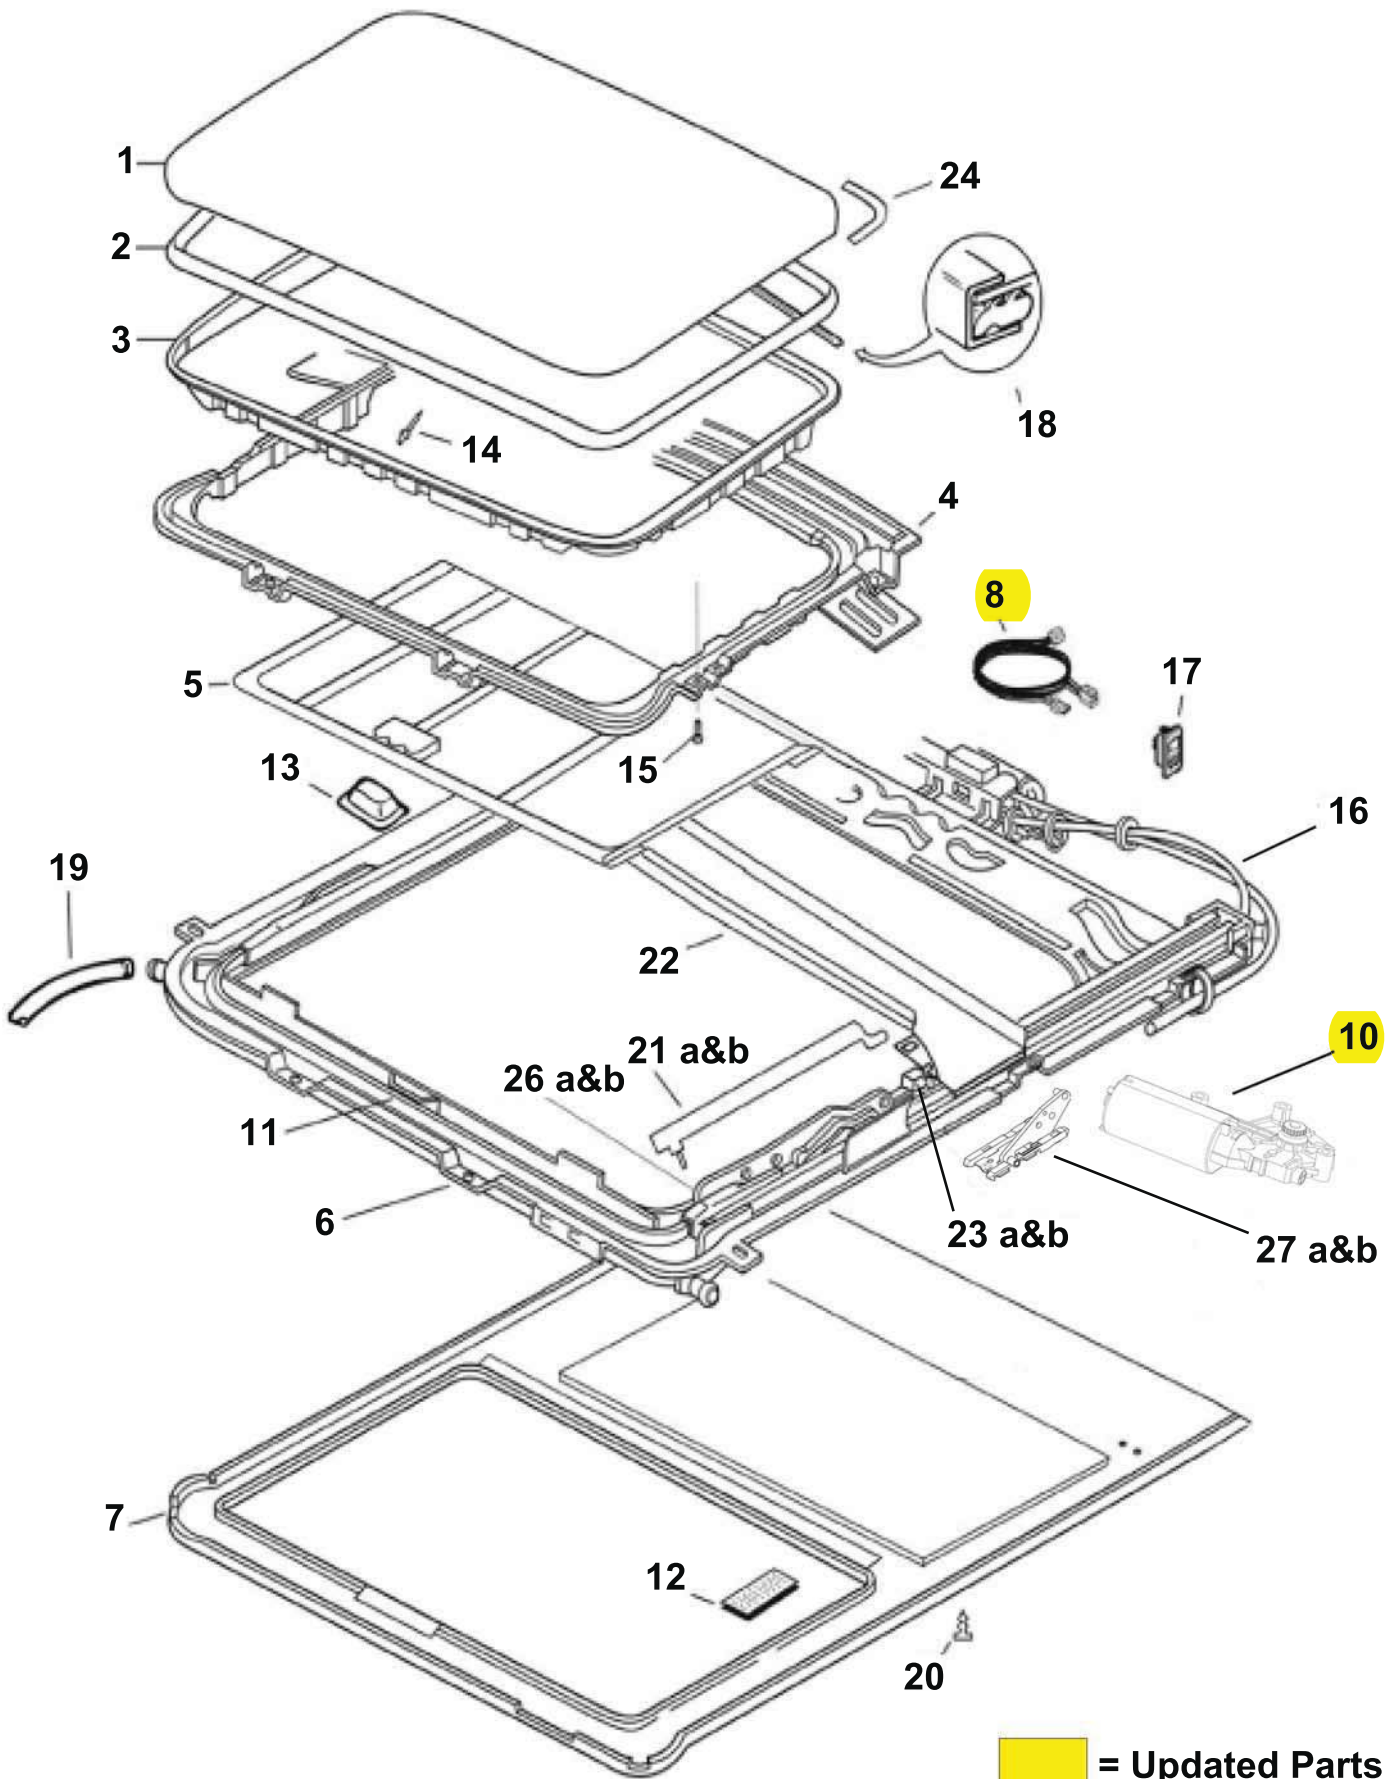

Webasto SolAire 5300 Version D

= Updated Parts

Solaire 5300 Version D Parts List

Pos. no.	Parts included	Part no.	Description	Misc. Comments
1		S1598-V-5000A-A	Glass assy.	
2		S1597-A-5006D-A	Seal glass assy.	
3		1597-W-9002A-D	Trim Ring	
4		S1597-W-9100A-B	Reinforcement inner roof	
5		S1597-W-4000A-A	Sunshade	
6		S1597-W-7000A-A	Track & rail assy.	
7		S1597-W-9050A-B	Headliner support	
8		5010353A	Wire Harness Solaire 5300D (w/switch)	
10		5010354A	Motor/ECU 5300 Ver. D w/screws (auto close)	
11		S1598-V-6000A-C	Wind deflector assy.	
12		S1500-M-6048A-A	Set dual loc headliner support	Limited Availability, Please Call.
13		S1591-C-4008A-A	Handle cup sunshade	
14		S1500-R-3013A-A	Set rivet trim ring	
15		S1500-S-4100A-A	Set mounting bolts	
16		2913665A	Rear Drive Tube Assembly 5300 Ver. D	
17		S1500-R-2326A-A	Switch	
18		S1588-EK-9008B-A	Trim ring retainer	
19		S1586-S-9004A-A	Drain hoses (each)	
20		S1500-S-3010A-A	Set push pin headliner support	Limited Availability, Please Call.
21A		S1598-A-1100B-G	Sight shield RH	
21B		S1598-A-1101B-G	Sight shield LH	
22		S1597-A-1000A-F	Trough assy.	
23A		S1598-A-1000A-B	Guide Trough RH	
23B		S1598-A-1001A-B	Guide Trough LH	
24		S0000-A-1012A-A	Shim tape glass assy (10 pk.)	
26A		S1597-WA-3000A-K	Lifter assy. RH	
26B		S1597-WA-3001A-K	Lifter assy. LH	
27A		1W98-A-3300B-E	Trolley Lift - Link RH	
27B		1W98-A-3301B-E	Trolley Lift - Link LH	
		S1597-W-9012A-A	Template	
		S1597-W-9016A	Sweep gauge	
		S1598-Z-8016A-A	Set adapter drain tube	
		S1598-W-9102A-A	Mounting bracket switch