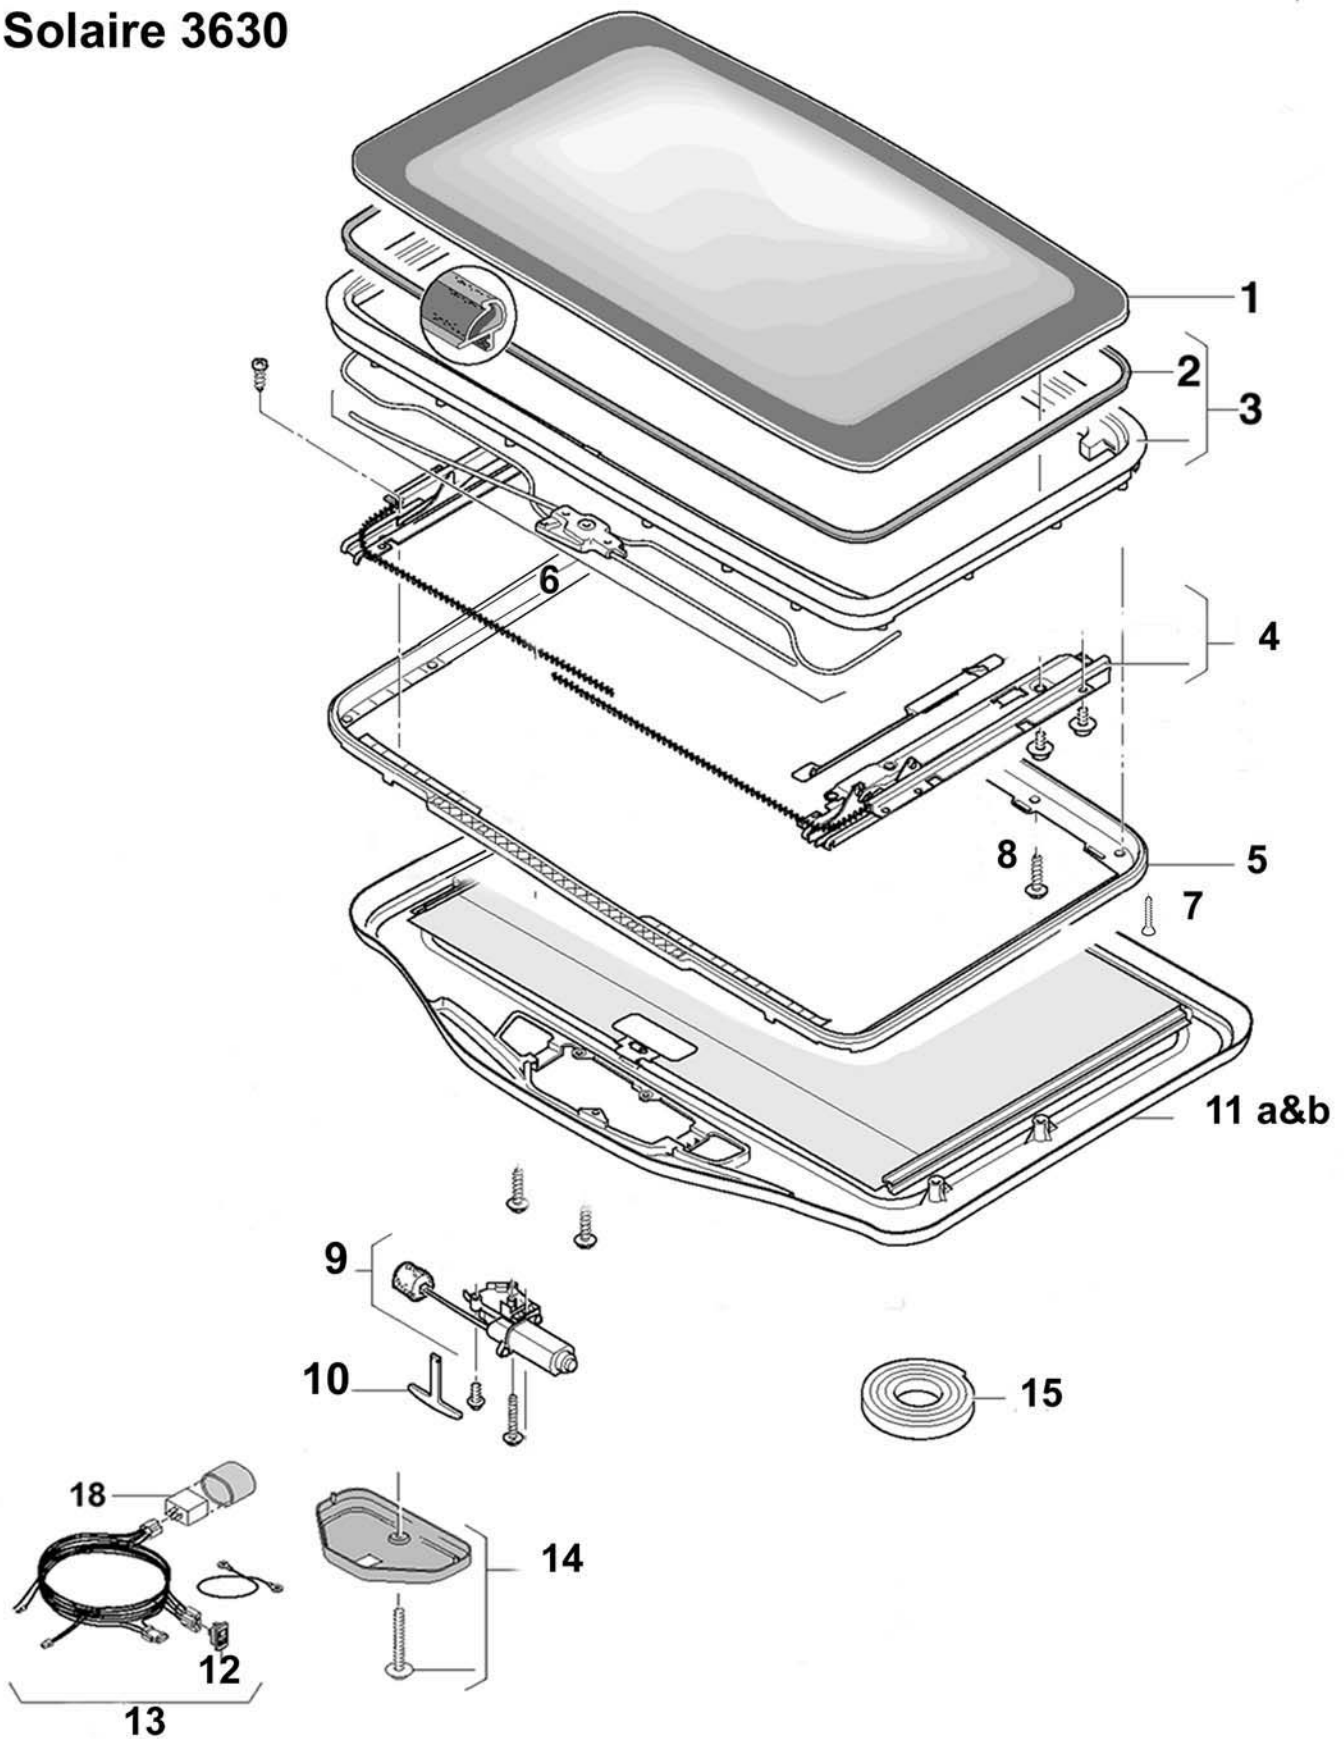

**SOLAIRE 3630**

**Service Parts**

# Solaire 3630 Parts List

Pos. no.	Parts included	Part no.	Description	Price AI	Price Jobber	Price Retail
1	1x3	61S3XR0779100	Glass assy.			
2	1x1	61S3XR0779200	Seal			
3	1x2	61S3XR0779300	Upper frame assy. with seal			
4	1x5	61S3XR0779500	Guidence mechanism LH/RH			
5	1x8	61S3XR0779900	Lower frame			
6	1x6	61S3XR0779700	Set tube cables LH/RH			
7	20x15	61S3XR0780900	Set screws garnish			
8	25x16	61S3XR0780300	Set screws lower frame			
9	1x4	61NSMR0731200	Motor assy.			
10	1x9	61NSMR0723900	Emergency handle			
11A	1x10	61S3XR0779400	Garnish assy. w/rolling sunshade - Gray			
11B	1x7	61S3XR6107848A	Garnish assy. w/rolling sunshade - beige			
	1x1	6108196A	Rolling Sunshade - gray			
12	1x12	61S3XR0760000	Switch			
13	1x17	61S3XR0780100	Harness assy. with switch			
14	1x11	61S3XR0757800	Set motor cover			
15	1x13	61S3XR0780000	Sealing tape			
	1x14	61S3XR0780200	Trim welt interior			
N/A		61S3XR0779800	Garnish Assy.			
N/A		61S3LR6107860A	Set handle rolling sunshade - Gray			
N/A		61S3LR6107861A	Set handle rolling sunshade - beige			