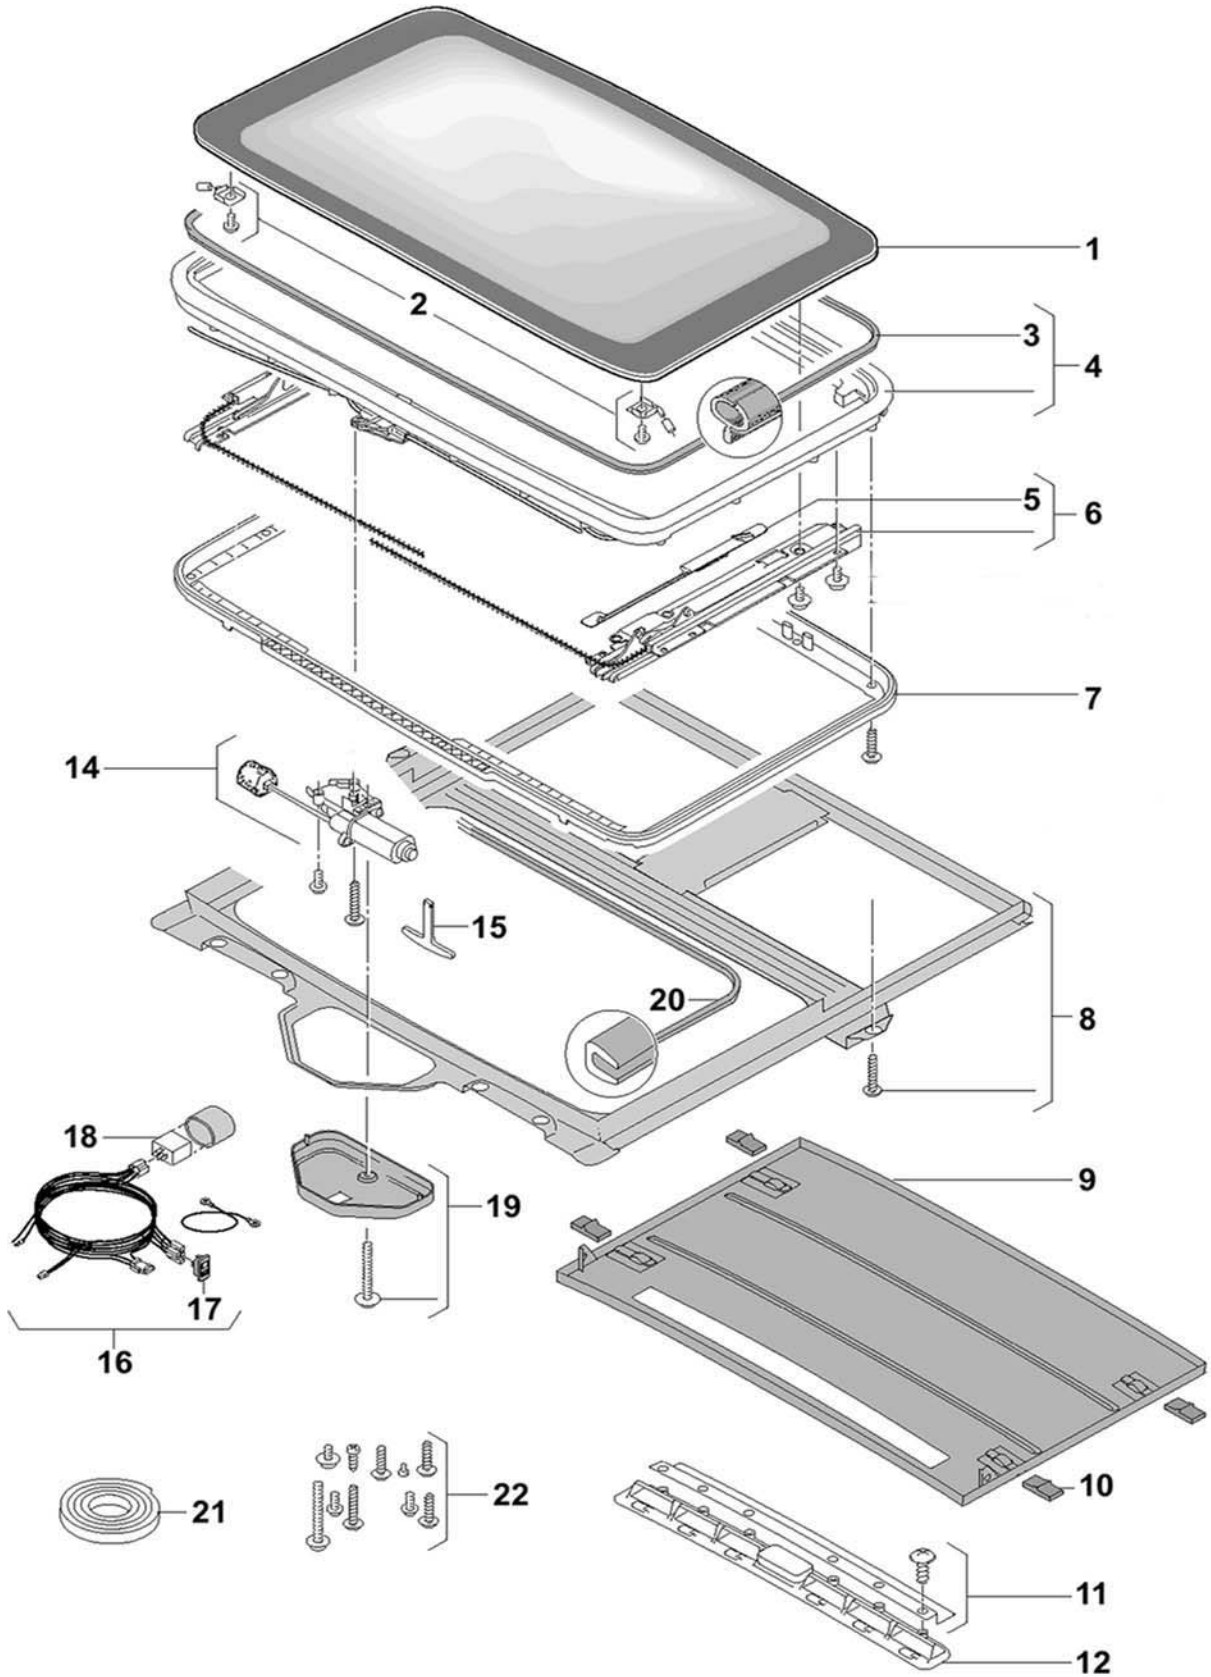

Feel the drive

SOLAIRE 3450

Service Parts

WEBASTO SOLAIRE 3450

Revised 10/15/01

Solaire 3450 Parts List

| Pos. no. | Parts included | Part no. | Description | Price AI | Price Jobber | Price Retail |
|----------|----------------|-----------------|----------------------------------------|----------|--------------|--------------|
| 1 | | 61S3LR0756700 | Glass assy. to prod. nr. 829779 | | | |
| 1 | | 61S3LR6107866 | Glass assy.from prod. nr. 829780 | | | |
| 2 | | 0758400 | Hook set for sunshade | | | |
| 3 | | 61S3LR0743000 | Seal to prod. nr. 829779 | | | |
| 4 | | 61S3LR6107918 | Guidance mech LH/RH w/upper frame | | | |
| 4 | | 61S3LR6107863 | Upper frame assy. w/seal | | | |
| 5 | | 61S3LR0730300 | Set locking hook LH/RH | | | |
| 6 | | 61S3LR6107918 | Guidance mech LH/RH w/upper frame | | | |
| 6 | | 61S3LR6107865 | Guidance mechanism LH/RH | | | |
| 7 | | 61S3LR0737300 | Lower frame to prod. nr. 829779 | | | |
| 7 | | 61S3LR6107878 | Lower frame from prod. nr. 829780 | | | |
| 8 | | 0757300 | Set frame sliding sunshade | | | |
| 9 | | 0769300 | Sliding sunshade | | | |
| 10 | | 0757500 | Slide shoe assy. to prod. nr. 770533 | | | |
| 10 | | 0769500 | Slide shoe assy. from prod. nr. 770534 | | | |
| 11 | | 0757600 | Metal fixing profile w/screws | | | |
| 12 | | 0757700 | Sunshade handle | | | |
| 14 | | 61NSMR0731200 | Motor assy. | | | |
| 15 | | 61S3LR0723900 | Emergency handle | | | |
| 16 | | 61S3XR0758300 | Single touch open kit | | | |
| 17 | | 61S3XR0760000 | Switch | | | |
| 18 | | 61S4FR0733200 | Relay | | | |
| 19 | | 61S3XR0757800 | Motor cover assy. | | | |
| 20 | | S1500-X-1002A-A | Trim welt interior | | | |
| 21 | | 61S3LR0737600 | Sealing tape | | | |
| 22 | | 61S3LR0737700 | Set roof fixing | | | |
| N/A | | 0777500 | Component pack | | | |
| N/A | | S7595-U-9000A | Template | | | |