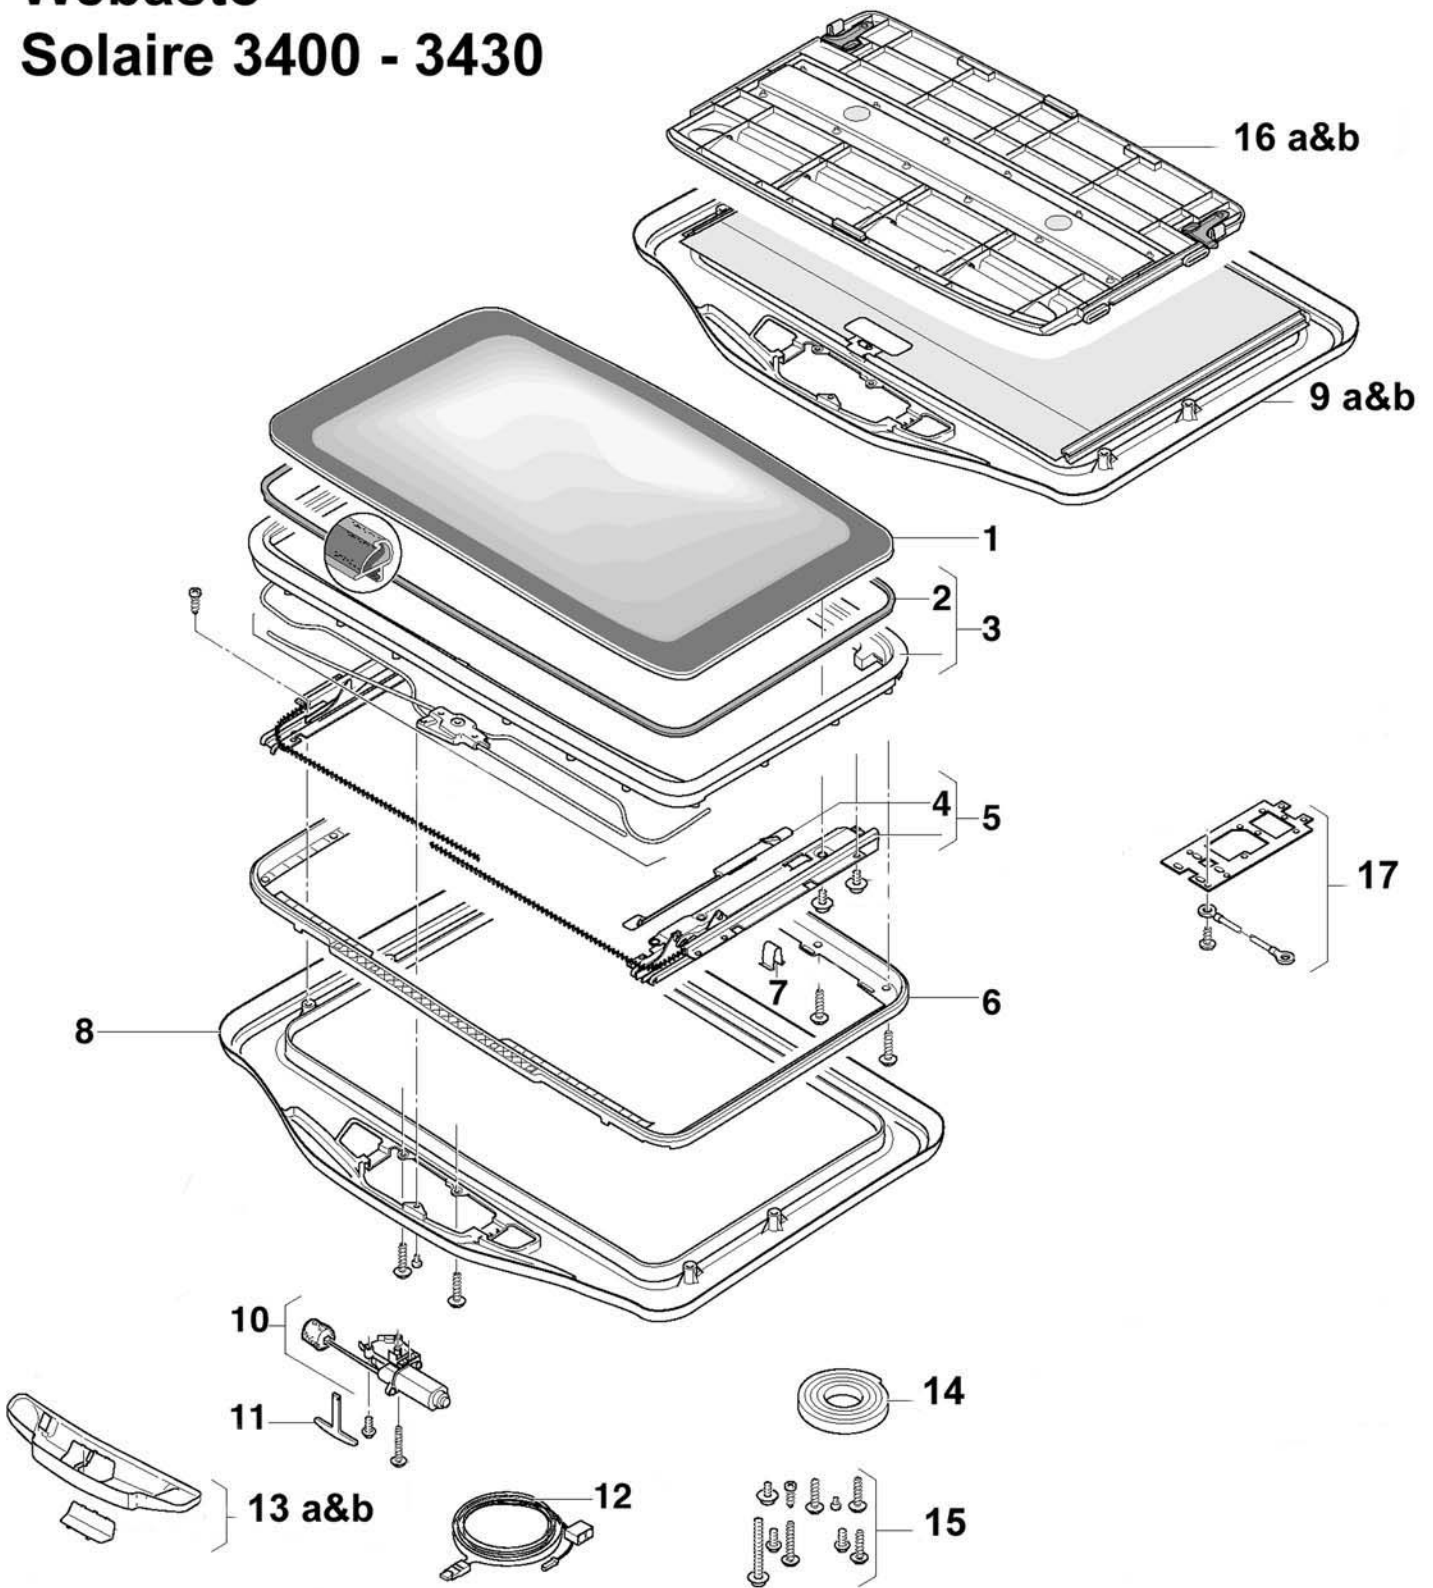

Feel the drive

SOLAIRE 3400 / 3430

Service Parts

Webasto Solaire 3400 - 3430

Solaire 3400-3430 Parts List

Pos. no.	Parts included	Part no.	Description	Price AI	Price Jobber	Price Retail
1		61S3LR0756700	Glass assy. to prod. nr.829779			
1		61S3LR6107866	Glass assy. from prod. nr. 829780			
2		61S3LR0743000	Seal to prod. nr. 829779			
2		61S3LR6107864	Seal from prod. nr. 829780			
3		61S3LR6107918	Guidance mechanism LH/RH W/Upper frame			
3		61S3LR6107863	Upper frame assembly with seal			
4		61S3LR0730300	Set locking hook LH/RH			
5		61S3LR6107918	Guidance mechanism LH/RH W/Upper frame			
5		61S3LR6107865	Guidance mechanism LH/RH			
6		61S3LR0737300	Lower frame to prod. nr. 829779			
6		61S3LR6107878	Lower frame from prod. nr. 829780			
7		61S3LR0737400	Set clips trimshell			
8A		61S3LR0758000	Trimshell - Gray (3400)			
8B		61S3LR6107845	Trimshell - beige (3400)			
9A		61S3LR0765600	Trimshell with rolling sunshade - Gray(3430)			
9B		61S3LR6107854	Trimshell with rolling sunshade - beige(3430)			
10		61NSMR0731200	Motor assy.			
11		61NSMR0723900	Emergency handle			
12		61NSMR0738000	Switch with wire harness			
13A		61S3LR0757000	Motor cover assy. - Gray			
13B		61S3LR0756200	Motor cover assy. - beige			
14		61S3LR0737600	Sealing tape			
15		61S3LR0737700	Set roof fixing			
16A		0729700	Sunshade - Gray (3400) to prod. nr. 829779			
16B		0754900	Sunshade - beige (3400) to prod. nr. 829779			
17		61NSMR0731600	Set dome light mounting			
N/A		61S3LR6107860A	Set handle for rolling sunshade - Gray			
N/A		61S3LR6107861A	Set handle for rolling sunshade - beige			
N/A		61S3LR0776600	Component pack - Gray			
N/A		61S3LR0776700	Component pack - beige			
N/A		S7595-U-9000A	Set template interior & exterior			
N/A		S1500-X-1002A-A	Trim welt interior			