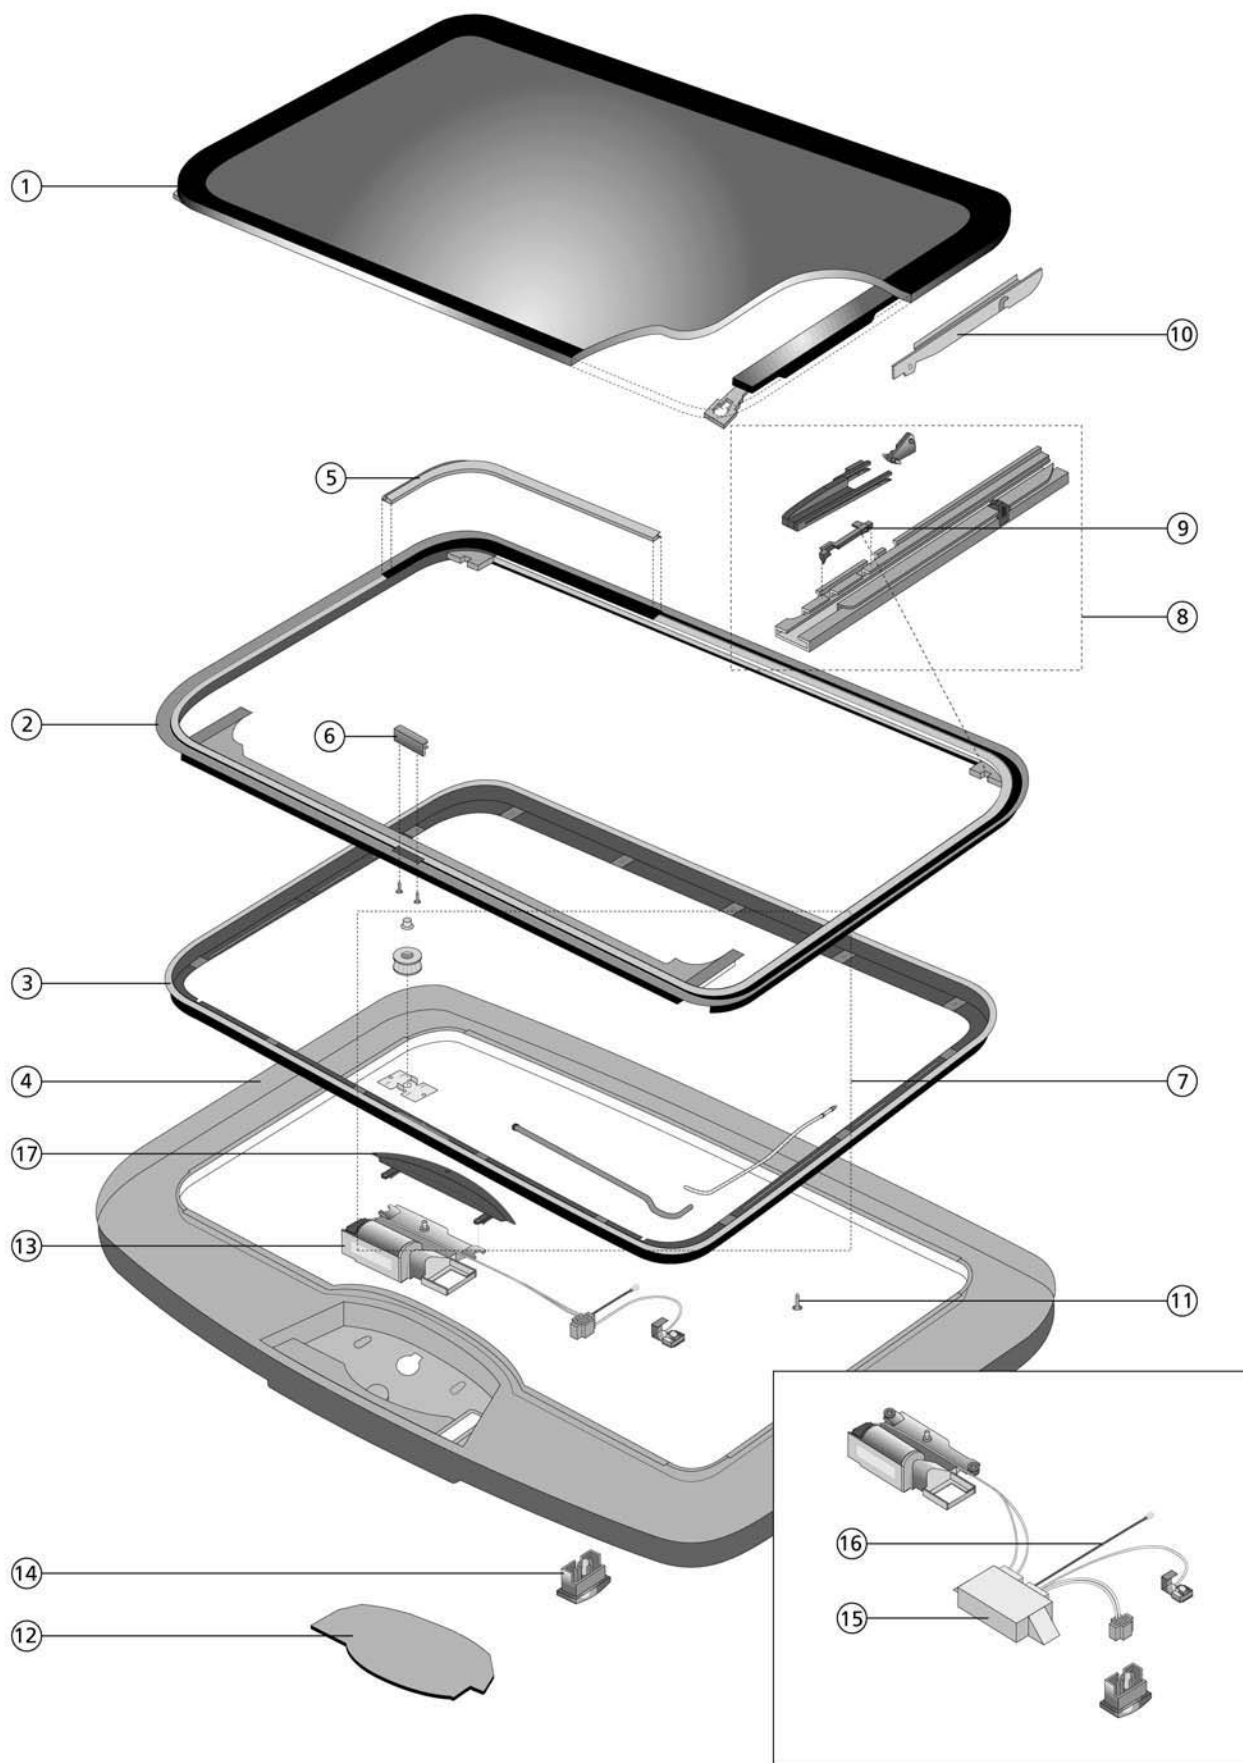

Feel the drive

ONYX 750

Service Parts

ONYX 750

Onyx 750 Parts List

Pos. no.	Parts included	Part no.	Description	Price AI	Price Jobber	Price Retail
1	1x1	3260	Glass Panel 750-Dot Matrix			
	2x9,10	4125	Glass Panel 750-Venus			
2	1x2,5,6	3261	Upper Frame with Seal			
3	1x3	3262	Retainer Ring			
4	1x4	3265	Trim Shell 750 Electric Grey			
	1x12	3266	Trim Shell 750 Electric Beige			
5	1x5	3267	Seal 750			
6	1x6	33S3LR3206	Glass Holder & Screws			
7	2x7,9	3269	Repair Set Drive Cables			
8	1x8	3270	Repair Set Mechanism LH			
	2x9,10	3271	Repair Set Mechanism RH			
9	2X9	33S3LR3210	Repair Set Stop			
10	2x9,10	33S3LR3221	Lockerslides LH & RH			
11	18x11	33S3LR3217	Mounting Set Retainer Ring			
12	1x12	33S3LR3283	Motor Cover-Grey			
		33S3LR3284	Motor Cover-Beige			
13	1x13	33S3LR4136	Motor			
	1x13	33S3LR4137	Motor-Soft Touch			
14	1x14	33S70R4216	Rocker Switch			
15	1x15	33S3LR3293	SCU (Soft Touch)			
16	1x16	33S3LR3280	Wire Harness (Soft Touch)			
17	1x17	3281	Motor Cover			
		5133	Rubber Layout Template			
		33S3LR4128	Butylene Kit (Small Tube-40ml)			
		2280	Sunshade 750 Grey			
		2281	Sunshade 750 Beige			
		33S3LR3276	Ext - Wire Harness (Soft Touch)			