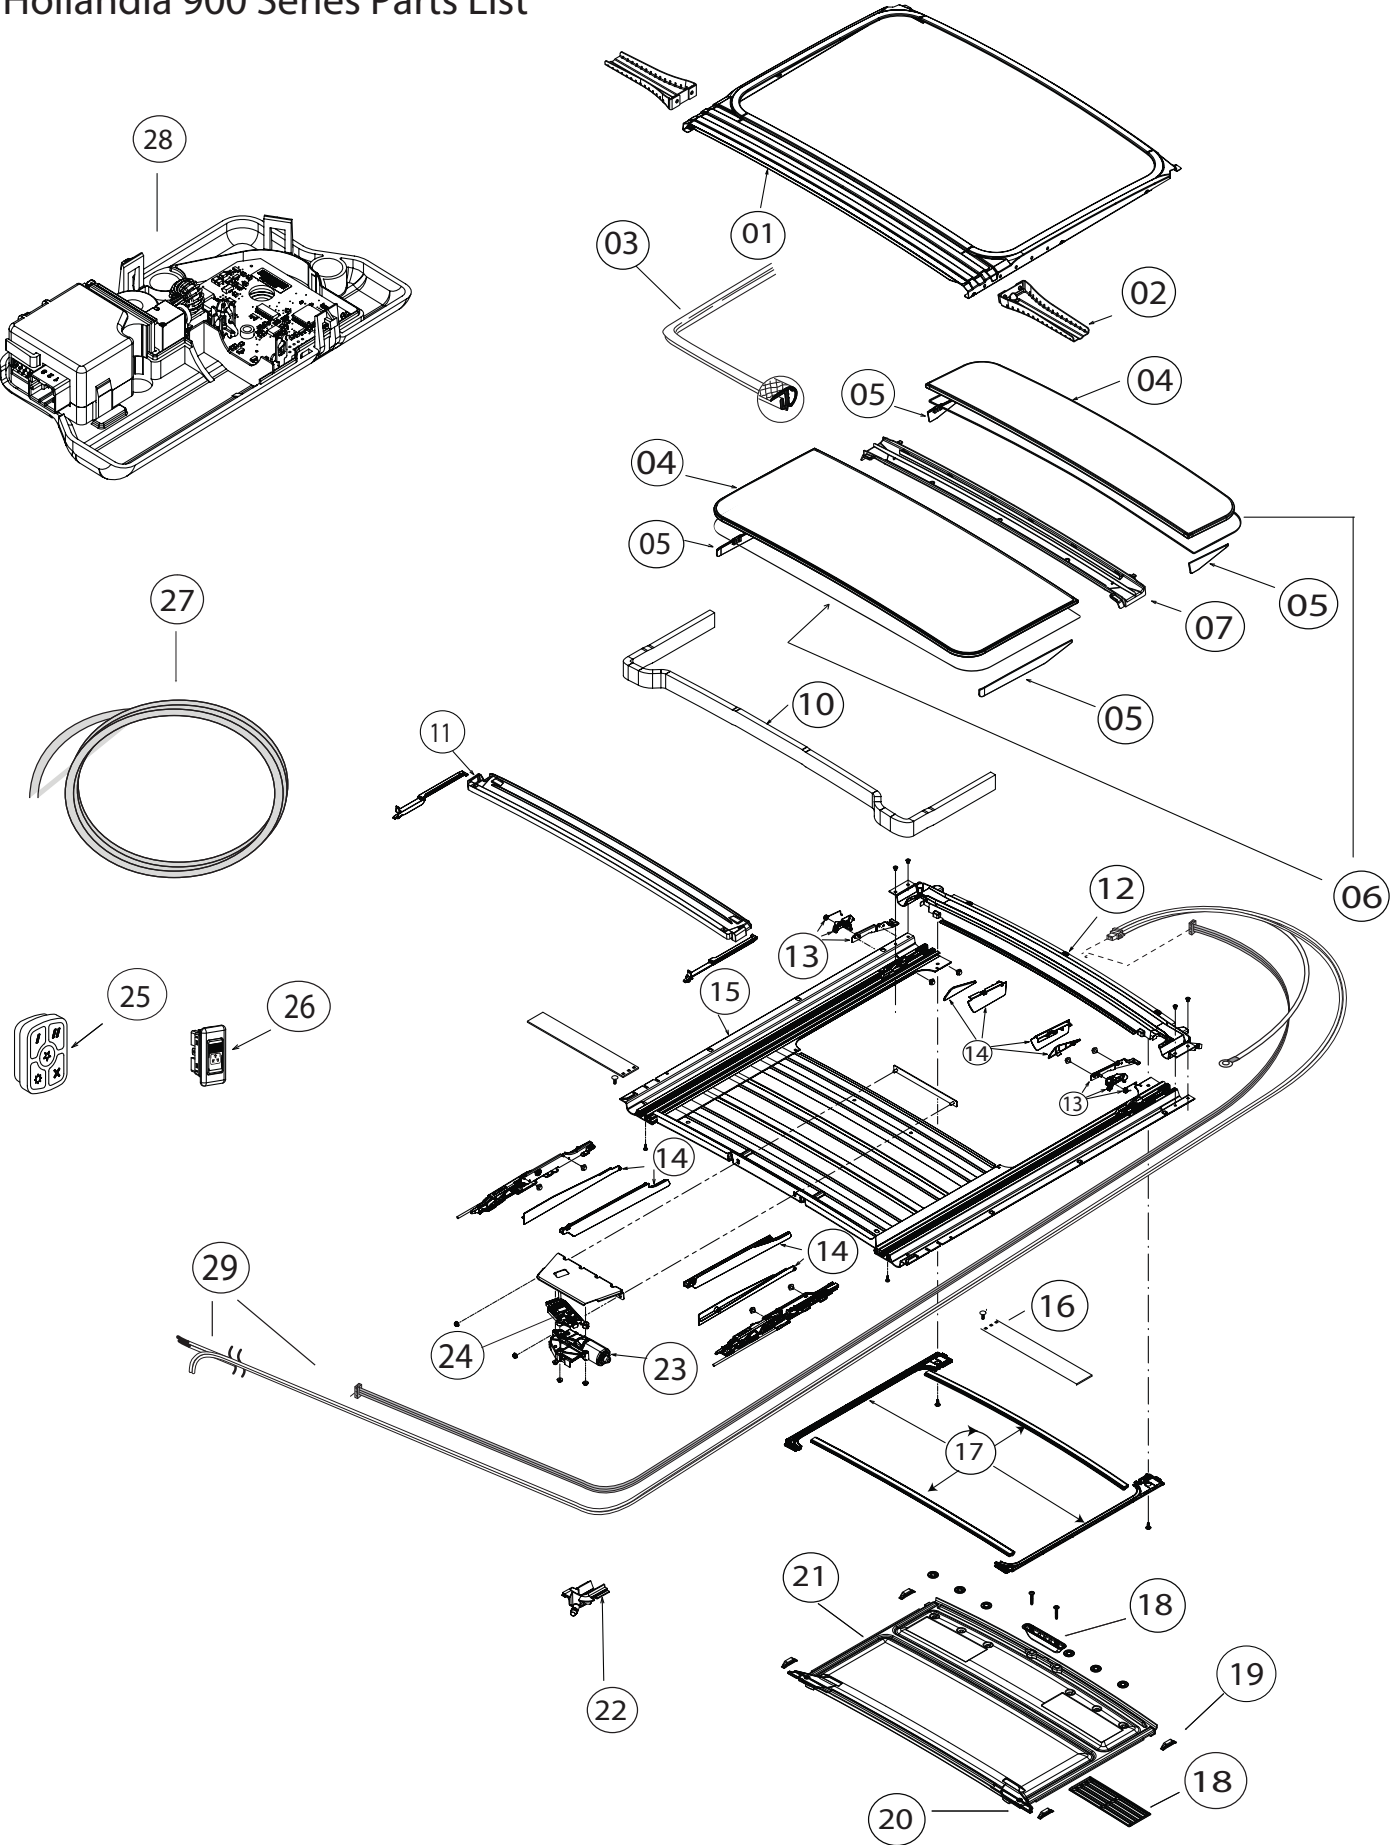

HOLLANDIA 900 SERIES

Service Parts

Hollandia 900 Series Parts List

Hollandia 900 Series Parts List

Pos. no.	Parts Included	Part No.	Description
1		3390295A	Roof ring Hollandia 930
1		3390296A	Roof ring Hollandia 935
1		3390297A	Roof ring Hollandia 940
2		3390398A	RSR set (4x)
3		3390158A	Standard edge profile
3		3390364A	Edge profile extra wide
4		5010356A	Kit Glass Panel Front and Rear H930
4		5010357A	Kit - Glass Panel Front and Rear H935
4		5010358A	Kit - Glass Panel Front and Rear H940
5		3390327A	All outer covers glass panel
6		3390355A	Glass seal Set Hollandia 930
6		3390356A	Glass seal Set Hollandia 935
6		3390357A	Glass seal Set Hollandia 940
7		3390358A	Drain channel - Center Hollandia 930
7		3390359A	Drain channel - Center Hollandia 935
7		3390360A	Drain channel - Center Hollandia 940
10		3390314A	Foam dust gasket
11		3390311A	Drain channel - Rear Hollandia 935
11		3390312A	Drain channel - Rear Hollandia 940
11		3390310A	Drain channel - Rear Hollandia 930
12		3390302A	Front rail and drain channel Hollandia 930
12		3390303A	Front rail and drain channel Hollandia 935
12		3390304A	Front rail and drain channel Hollandia 940
13		3390316A	Front mechanism LH and RH
14		3390188A	All mechanism covers