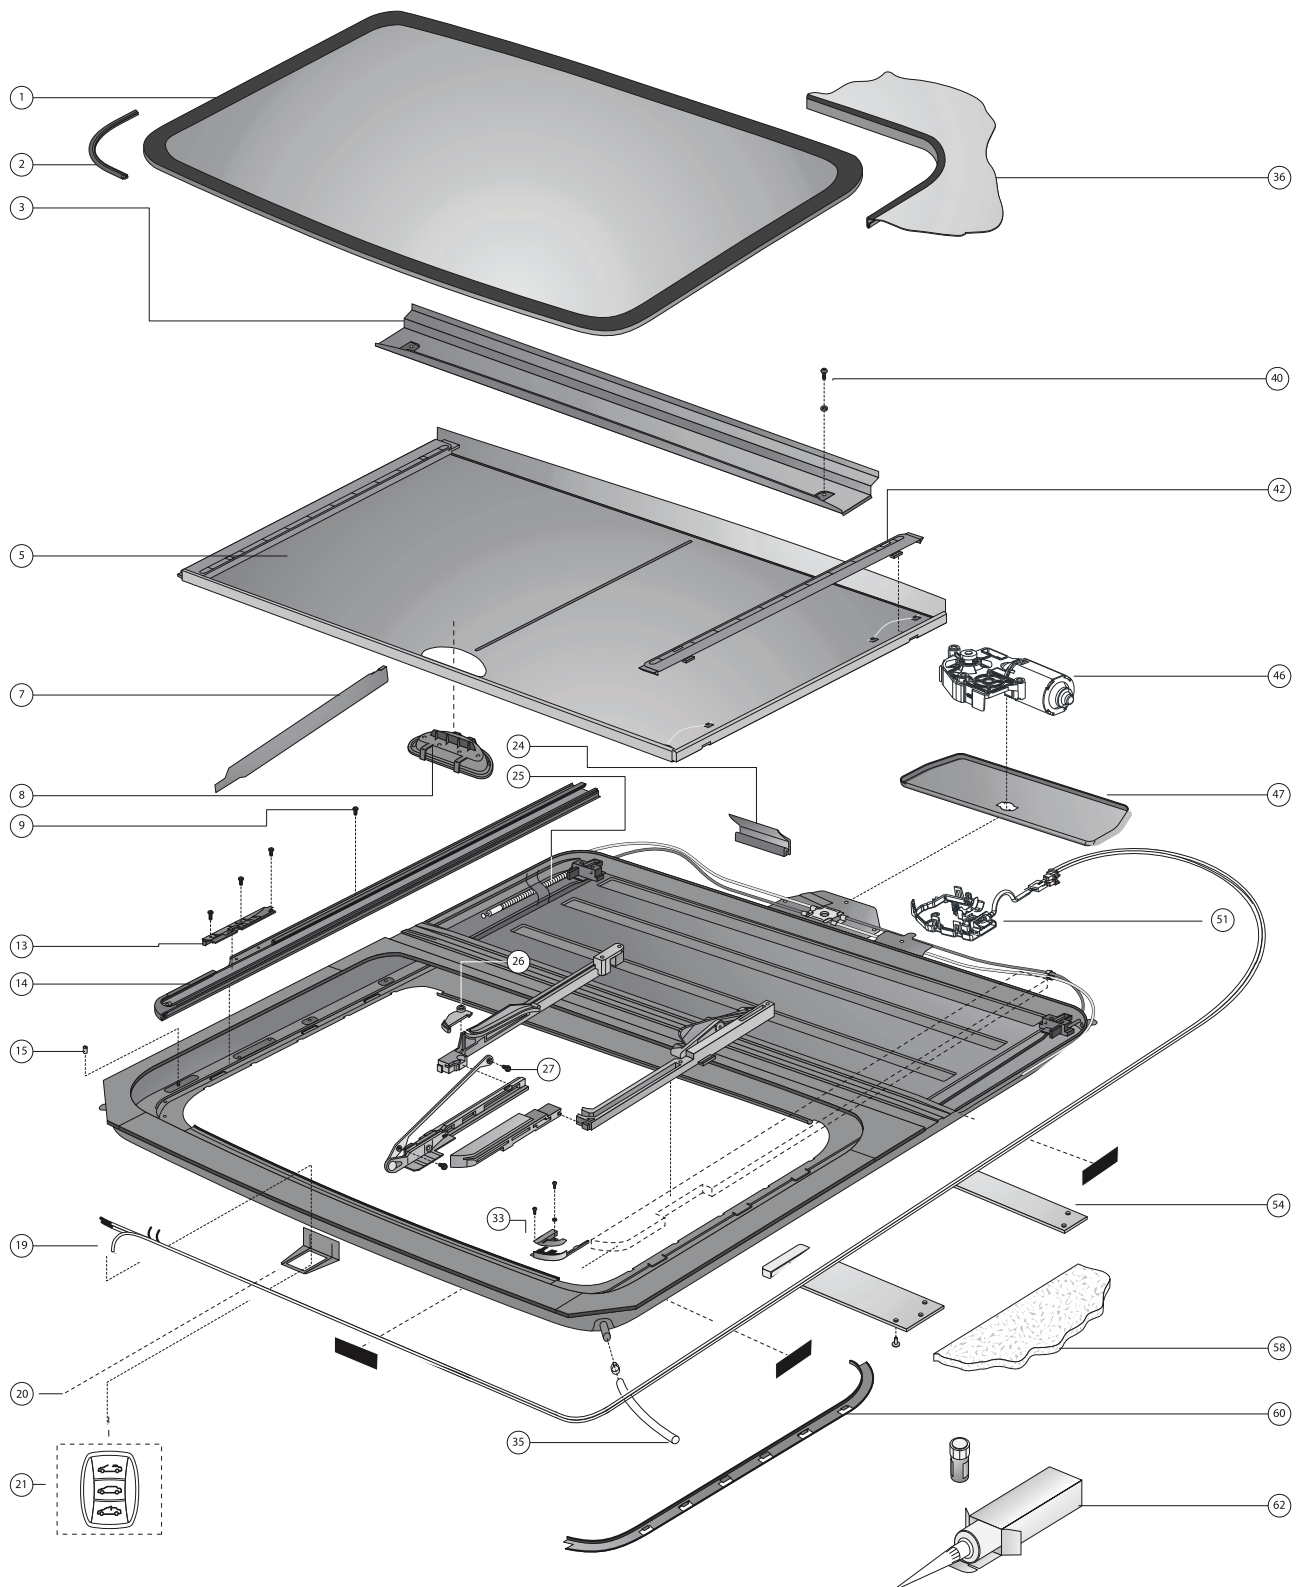

HOLLANDIA 700-II ENTRY SERIES

Service Parts

Service Parts: Hollandia 700-II Entry

Hollandia 700-II Entry Series Parts List

Pos. no.	Parts included	Part no.	Description
1&3		3392812A	Glass panel H630 w/Drain Trough
1&3		3392814A	Glass panel H640 w/Drain Trough
1&3		3392813B	Glass panel H635 w/Drain Trough
2		33S70R0029	Rubber Seal 600 series
3		33S75R4235	Drain channel 635
		3392830A	Drain channel 635 (GEN 2)
		33S73R3976	Drain channel 630
		3392829A	Drain channel 630 (GEN 2)
		33S74R3977	Drain channel 640
		3392831A	Drain channel 640 (GEN 2)
5		3393348A	Set sunshade 635
		3393347A	Set sunshade 630
		3393349A	Set sunshade 640
7		33S70R3967	Set mechanism covers lh/rh
8		3393835A	Sunshade handle
9		33S70R3985	Mounting set mechanism
13		33S70R3944	Set locater LH/RH
14		33S70R4207	Set mechanism LH
		33S70R4208	Set mechanism RH
15		33S70R1286	Nut wind deflector
19		3393405A	Wire harness entry, for turtle switch
20		3394254A	Switch Bracket H700-II
21		3393191A	Switch and sunshade handle bundle - black only (Turtle)
24		SRA0000045A	Frame Rubber
25		3393351A	Drive cables set left / right side
26		33S70R3962	Set blocking catch LH/RH
27		33S70R4209	Panel mounting set
33		33S70R3961	Set retraction mechanism LH/RH
35		33S70R3991	Set drain tubes (8 meter)
36		33S70R3986	Trim ring
		33S70R3940	Trim ring extra wide and high
40		33S70R3984	Mounting set drain channel
42		33S70R4222	Set guides sunshade + springs
46		3393356A	Set motor
47		3393768A	Motor cover

Hollandia 700-II Entry Series Parts List

Pos. no.	Parts included	Part no.	Description
51		3393354A	Electronic controller
54		33S70R3988	Side support brackets
58		33S70R1399	Foam
60		33S70R4223	Set side trimming LH/RH
62		33S70R3990	Glue Set