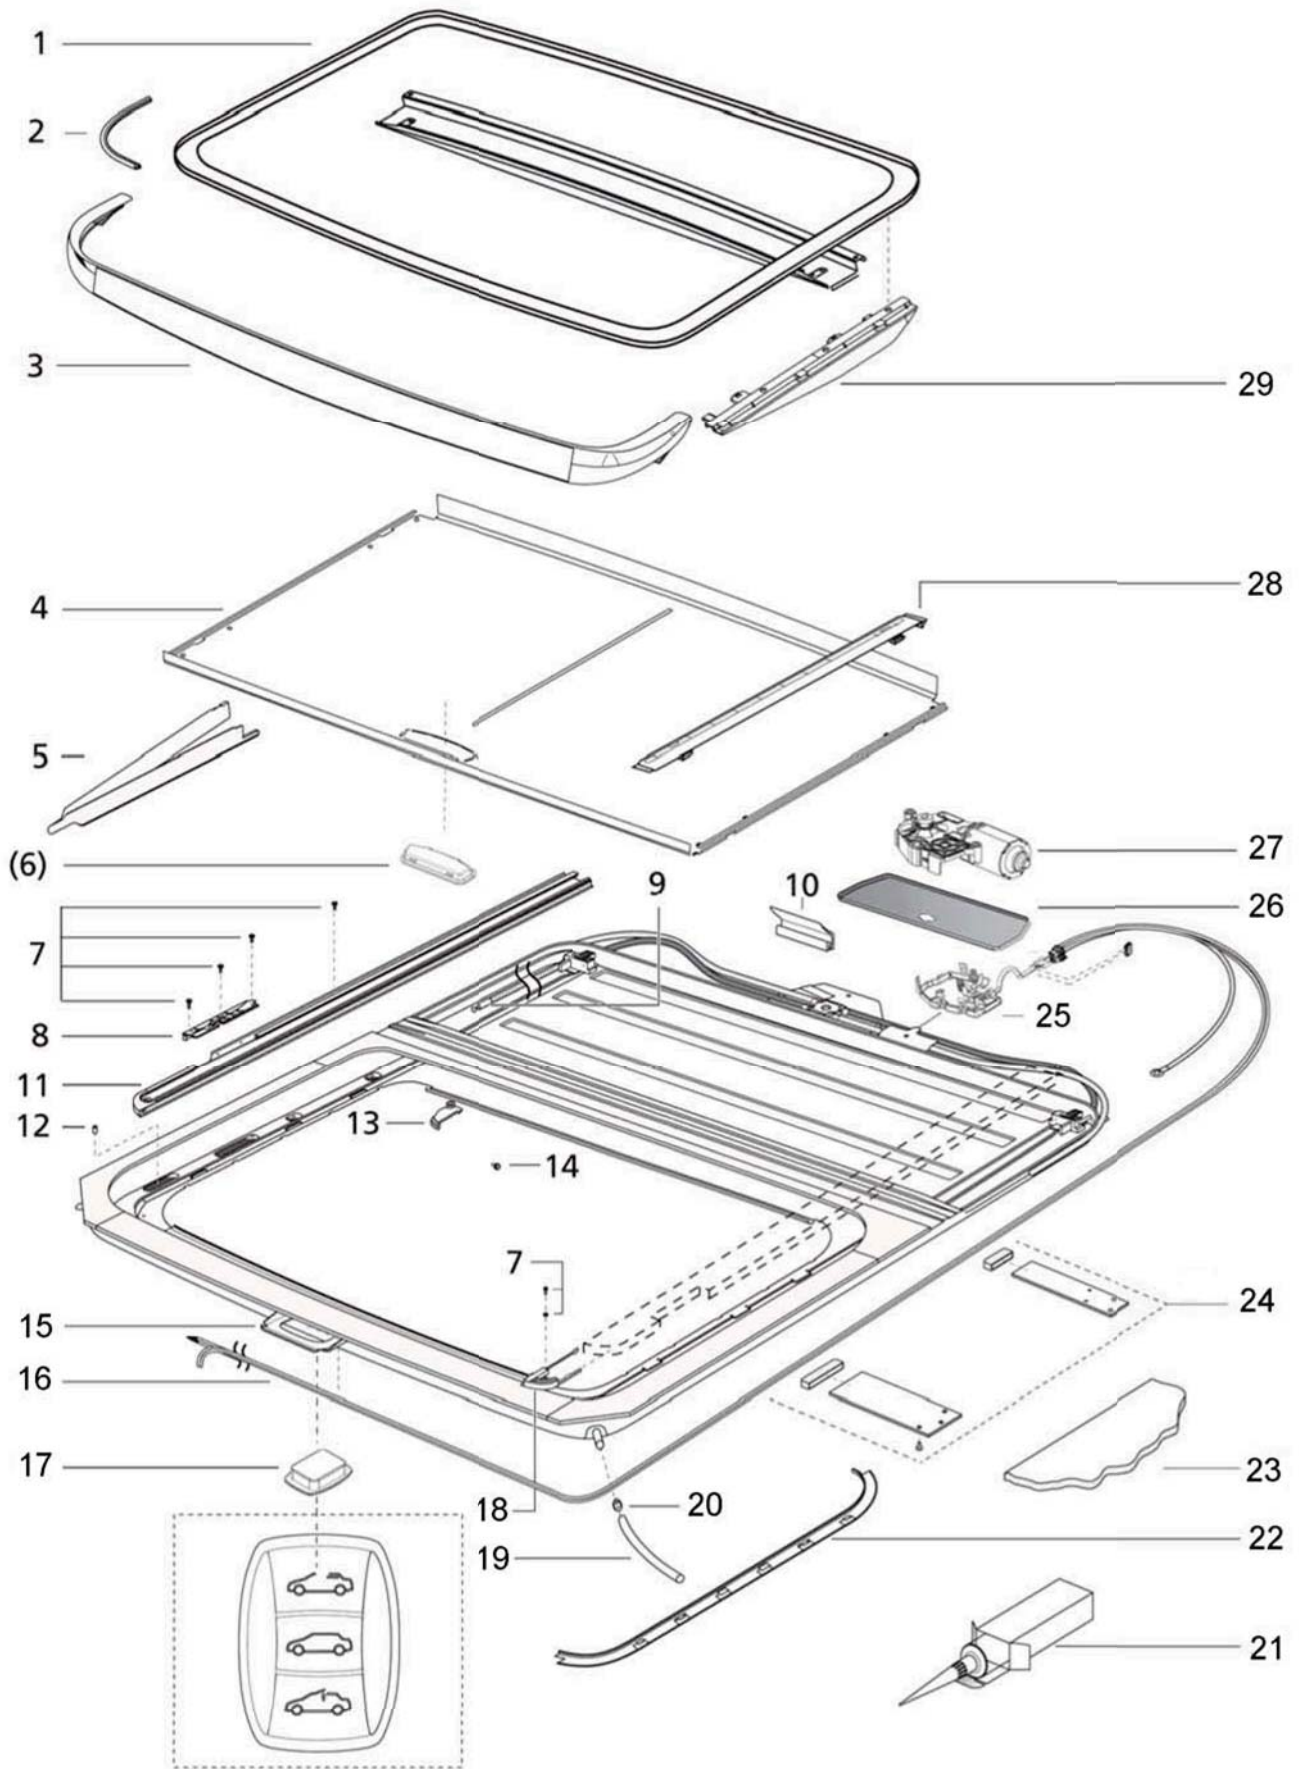

# Service Parts: Hollandia 700-II Comfort

Pos. no.	Parts Included	Part No.	Description
1		3392894B	Glass panel / Drainchannel Set H710
1		3392879A	Glass panel / Drainchannel Set H720
1		3392812A	Glass panel / Drainchannel Set H730
1		3392813B	Glass panel / Drainchannel Set H735
1		3392814A	Glass panel / Drainchannel Set H740
1		3392815A	Glass panel / Drainchannel Set H790
2		33S70R0029	Rubber seal
2		3390608A	Rubber seal, flocked type (including inlay)
3		33S73R3973	Wind deflector H730
3		33S75R4236	Wind deflector H710 / H735
3		33S74R3974	Wind deflector H740
3		33S79R3975	Wind deflector H790
4		3393346A	Sunshade H710
4		3393347A	Sunshade H730
4		3393348A	Sunshade H735
4		3393349A	Sunshade H740
4		3393350A	Sunshade H790
5		33S70R3967	Interior mechanism covers
6		See Pos. 17	Handle sunshade (only in combination with switch)
7		33S70R3985	Mounting set mechanism
8		33S70R3944	Locator right and left side 4
9		3393351A	Drive cables set left / right side
10		33S70R4205	Frame rubber
11		33S71R0004	Mechanism assembly left H710
11		33S71R0003	Mechanism assembly right H710
11		33S70R4207	Mechanism glass series- left side
11		33S70R4208	Mechanism glass series- right side
12		33S70R1286	Nut wind deflector
13		33S70R3962	Blocking Catch
14		33S70R4209	Panel Mounting Set
15		3394254A	Switch Bracket H700-II
16		3393352A	Wire harness (Comfort)
17		3393192A	Switch and handle sunshade (Comfort black)
17		3393193A	Switch and handle sunshade (Comfort grey)
17		3393194A	Switch and handle sunshade (Comfort beige)
18		33S70R3961	Retraction Mechanism
19		33S70R3991	Drain Tube (8 m) Ø12mm
19		33S70R1046	Drain Tube (8 m) 7x11mm
20		33S70R0030	Set drain hose clamp