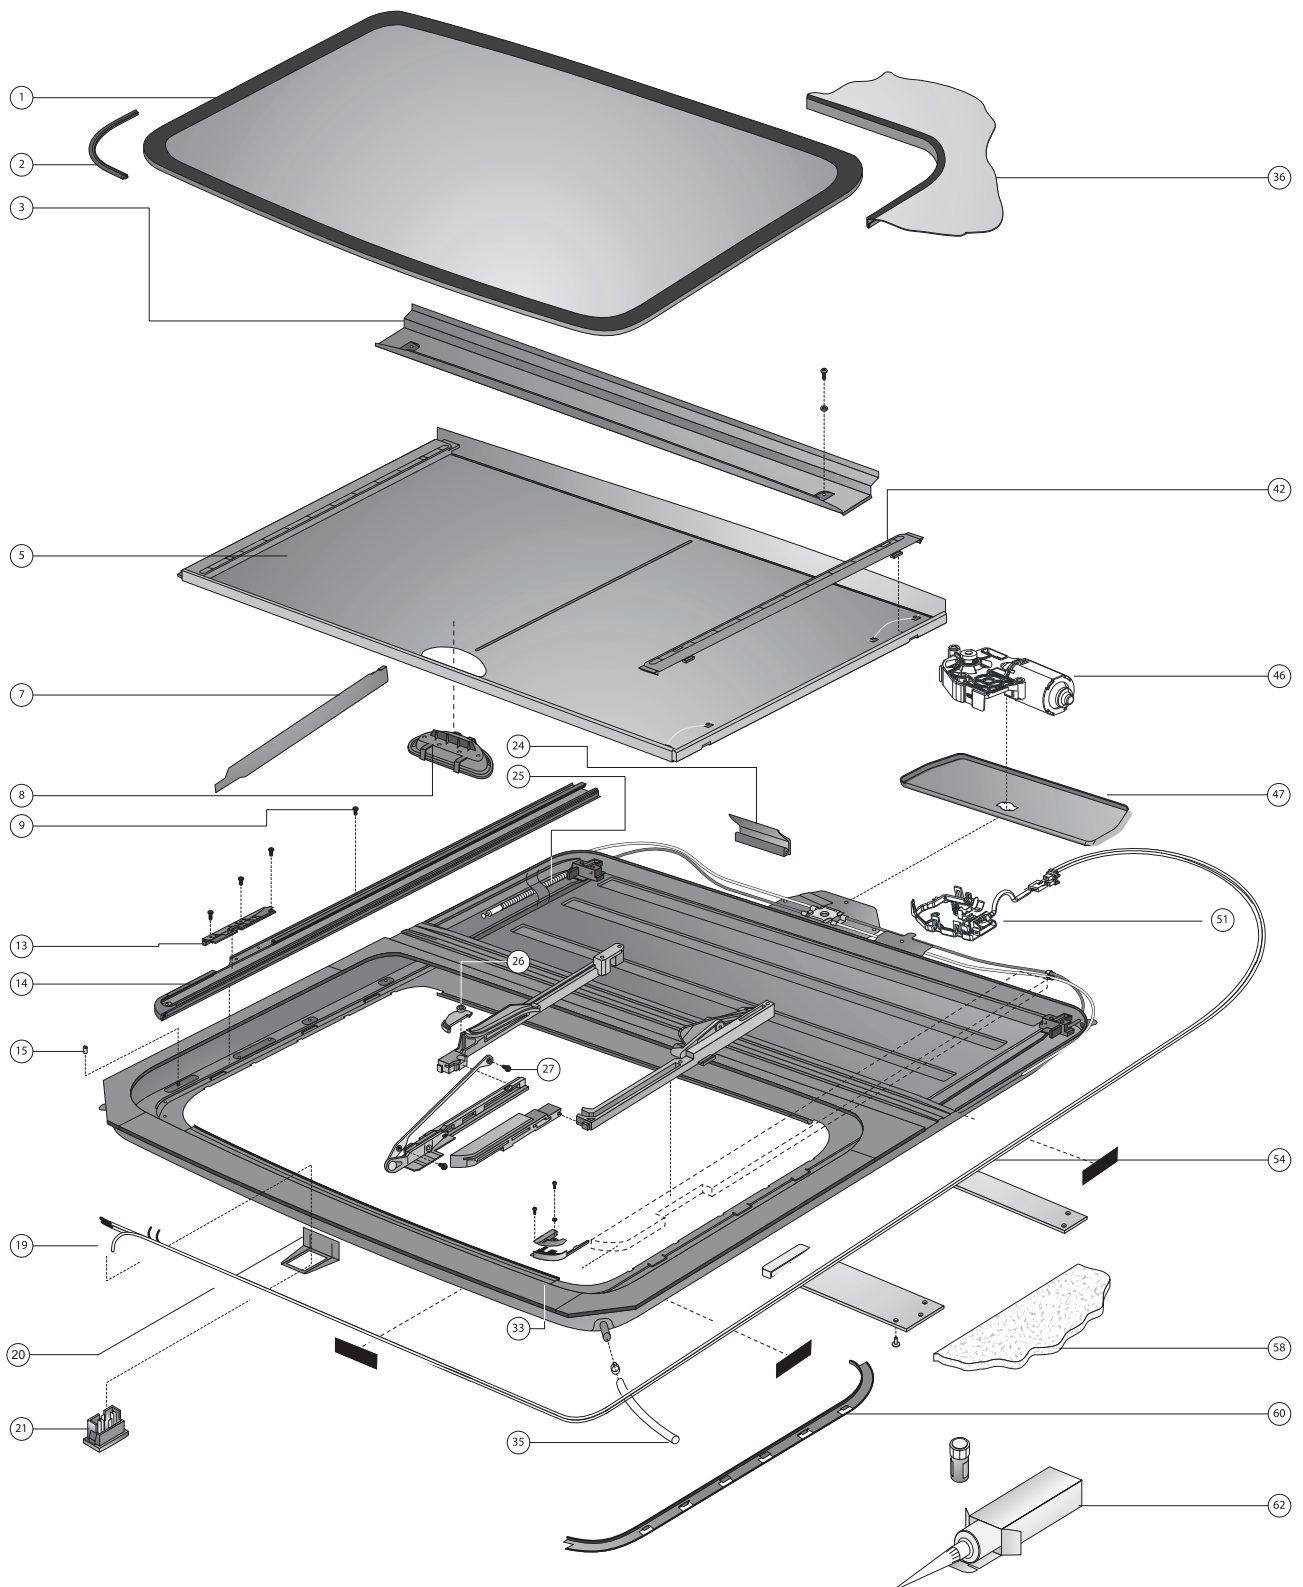

## **Service Parts**

# Hollandia 600C Series Parts List

Pos. no.	Parts included	Part no.	Description
1&3		3392812A	Glass panel H630 w/Drain Trough
1&3		3392814A	Glass panel H640 w/Drain Trough
1&3		3392813B	Glass panel H635 w/Drain Trough
2		33S70R0029	Rubber Seal 600 series
3		33S75R4235	Drain channel 635
		3392830A	Drain channel 635 (GEN 2)
		33S73R3976	Drain channel 630
		3392829A	Drain channel 630 (GEN 2)
		33S74R3977	Drain channel 640
		3392831A	Drain channel 640 (GEN 2)
5		33S75R0003	Set sunshade 635
		33S73R0002	Set sunshade 630
		33S74R0004	Set sunshade 640
7		33S70R3967	Set mechanism covers lh/rh
8		33S70R0006	Handle sunshade
9		33S70R3985	Mounting set mechanism
13		33S70R3944	Set locater LH/RH
14		33S70R4207	Set mechanism LH
		33S70R4208	Set mechanism RH
15		33S70R1286	Nut wind deflector
19		3393353A	Wire harness entry, for rocker switch
20		33S70ELR005	Bracket rocker switch
21		33S70R4216	Illuminated rocker switch H600 (green LED)
24		SRA0000045A	Frame Rubber
25		3393351A	Drive cables set left / right side
26		33S70R3962	Set blocking catch LH/RH
27		33S70R4209	Panel mounting set
33		33S70R3961	Set retraction mechanism LH/RH
35		33S70R3991	Set drain tubes (8 meter)
36		33S70R3986	Trim ring
		33S70R3959	Trim ring extra wide
		33S70R3940	Trim ring extra wide and high
40		33S70R3984	Mounting set drain channel