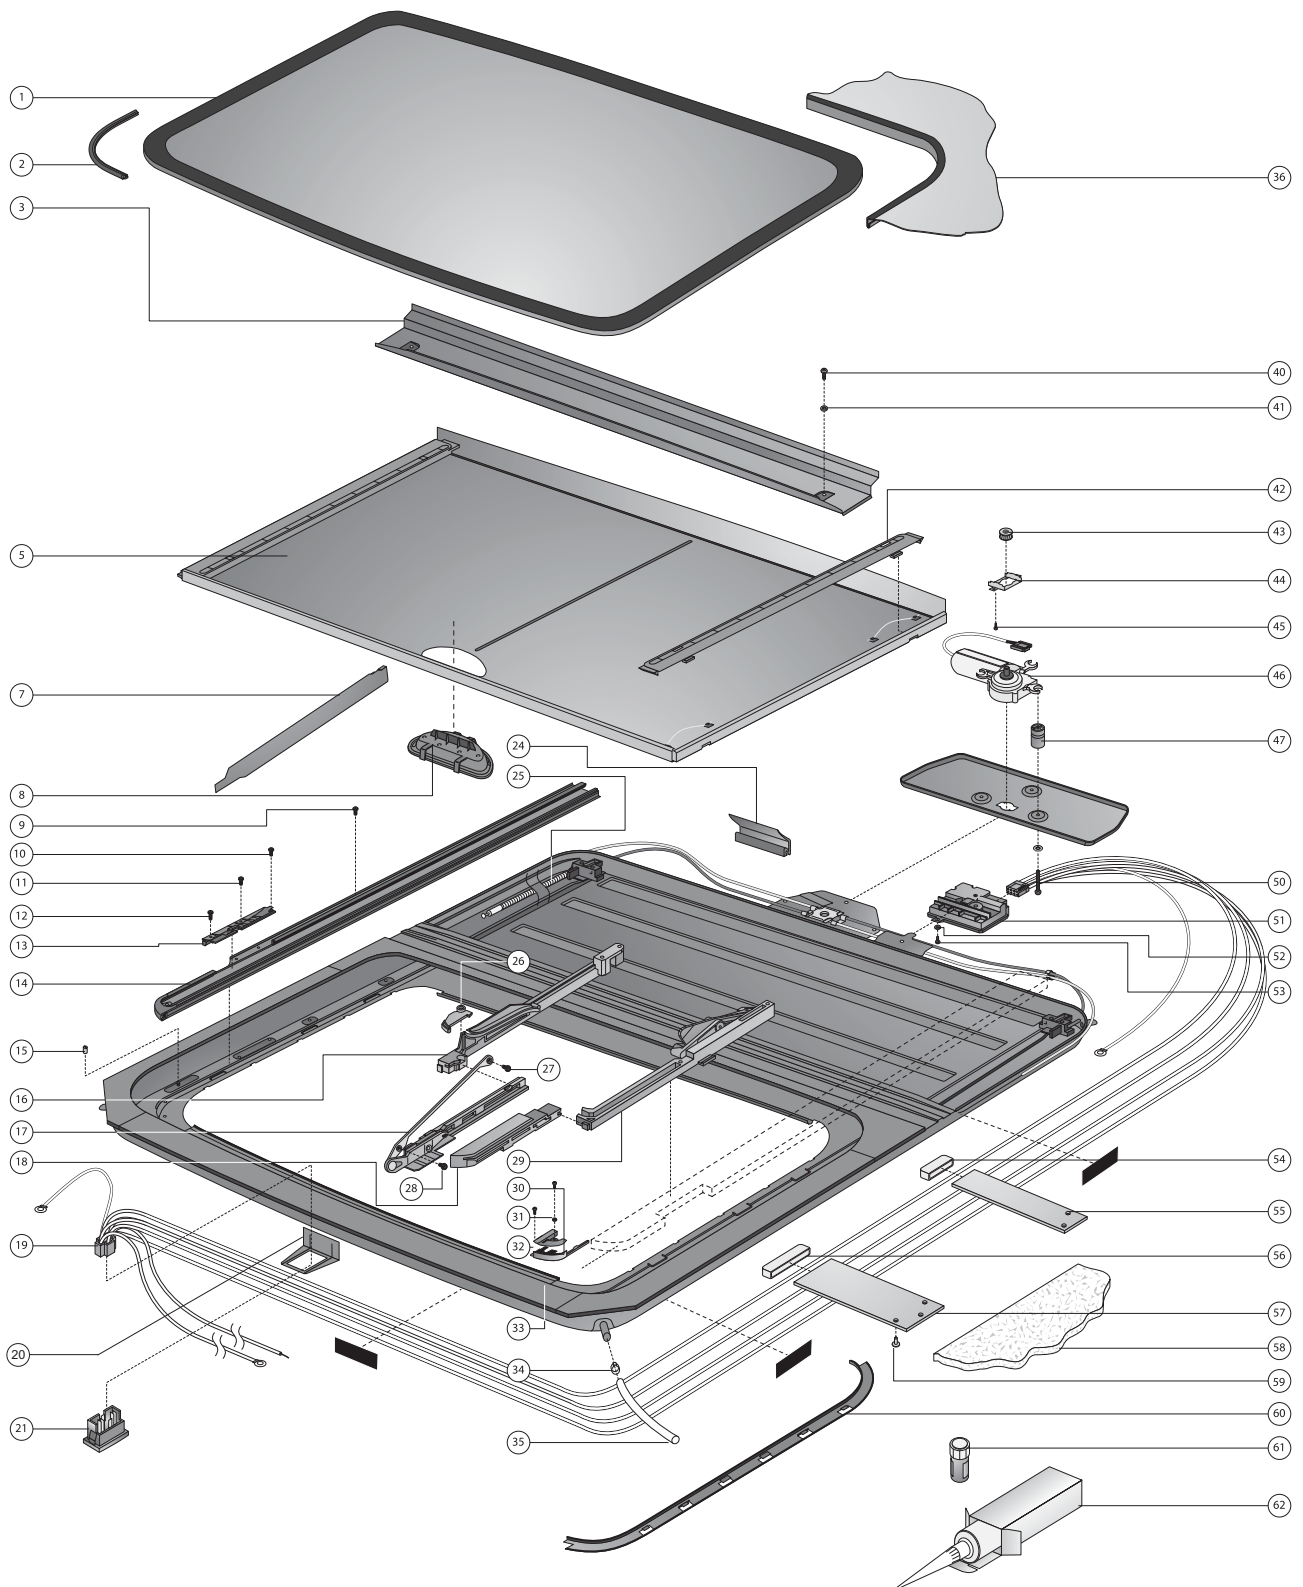

## **Service Parts**

# Hollandia 600 Series Parts List

Pos. no.	Parts included	Part no.	Description
1	1x1 1x2	33S73R4218 33S75R4234 33S74R4219	Glass Panel 630 Glass Panel 635 Glass Panel 640
1&3		3392812A	Glass panel H630 w/Drain Trough
1&3		3392814A	Glass panel H640 w/Drain Trough
1&3		3392813B	Glass panel H635 w/Drain Trough
2	1x2	33S70R0029	Rubber Seal 600 series
3	1x3	33S75R4235 3392830A	Drain channel 635 Drain channel 635 (GEN 2)
	4x40	33S73R3976 3392829A	Drain channel 630 Drain channel 630 (GEN 2)
	4x41	33S74R3977 3392831A	Drain channel 640 Drain channel 640 (GEN 2)
5	1x5 1x7 2x42	33S75R0003 33S73R0002 33S74R0004	Set sunshade 635 Set sunshade 630 Set sunshade 640
7	1x7	33S70R3967	Set mechanism covers lh/rh
8	1x8	33S70R0006	Handle sunshade
9	2x9	33S70R3985	Mounting set mechanism
13	2x13	33S70R3944	Set locater LH/RH
14	1x14 1x9	33S70R4207 33S70R4208	Set mechanism LH Set mechanism RH
15	1x15	33S70R1286	Nut wind deflector
19	1x19	33S70ELR004	Wire harness 600
20	1x20	33S70ELR005	Bracket rocker switch
21	1x21	33S70R4216	Switch rocker type
24	1x24	SRA0000045A	Frame Rubber
25	1x43 1x44	33S73R3955 33S74R3956	Set drive cables 630 Set drive cables 640/635
26	2x26	33S70R3962	Set blocking catch LH/RH
27	2x27	33S70R4209	Panel mounting set
33	2x33	33S70R3961	Set retraction mechanism LH/RH
35	1x35	33S70R3991	Set drain tubes (8 meter)
36	1x36	33S70R3986 33S70R3959 33S70R3940	Trim ring Trim ring extra wide Trim ring extra wide and high
40	4x40	33S70R3984	Mounting set drain channel