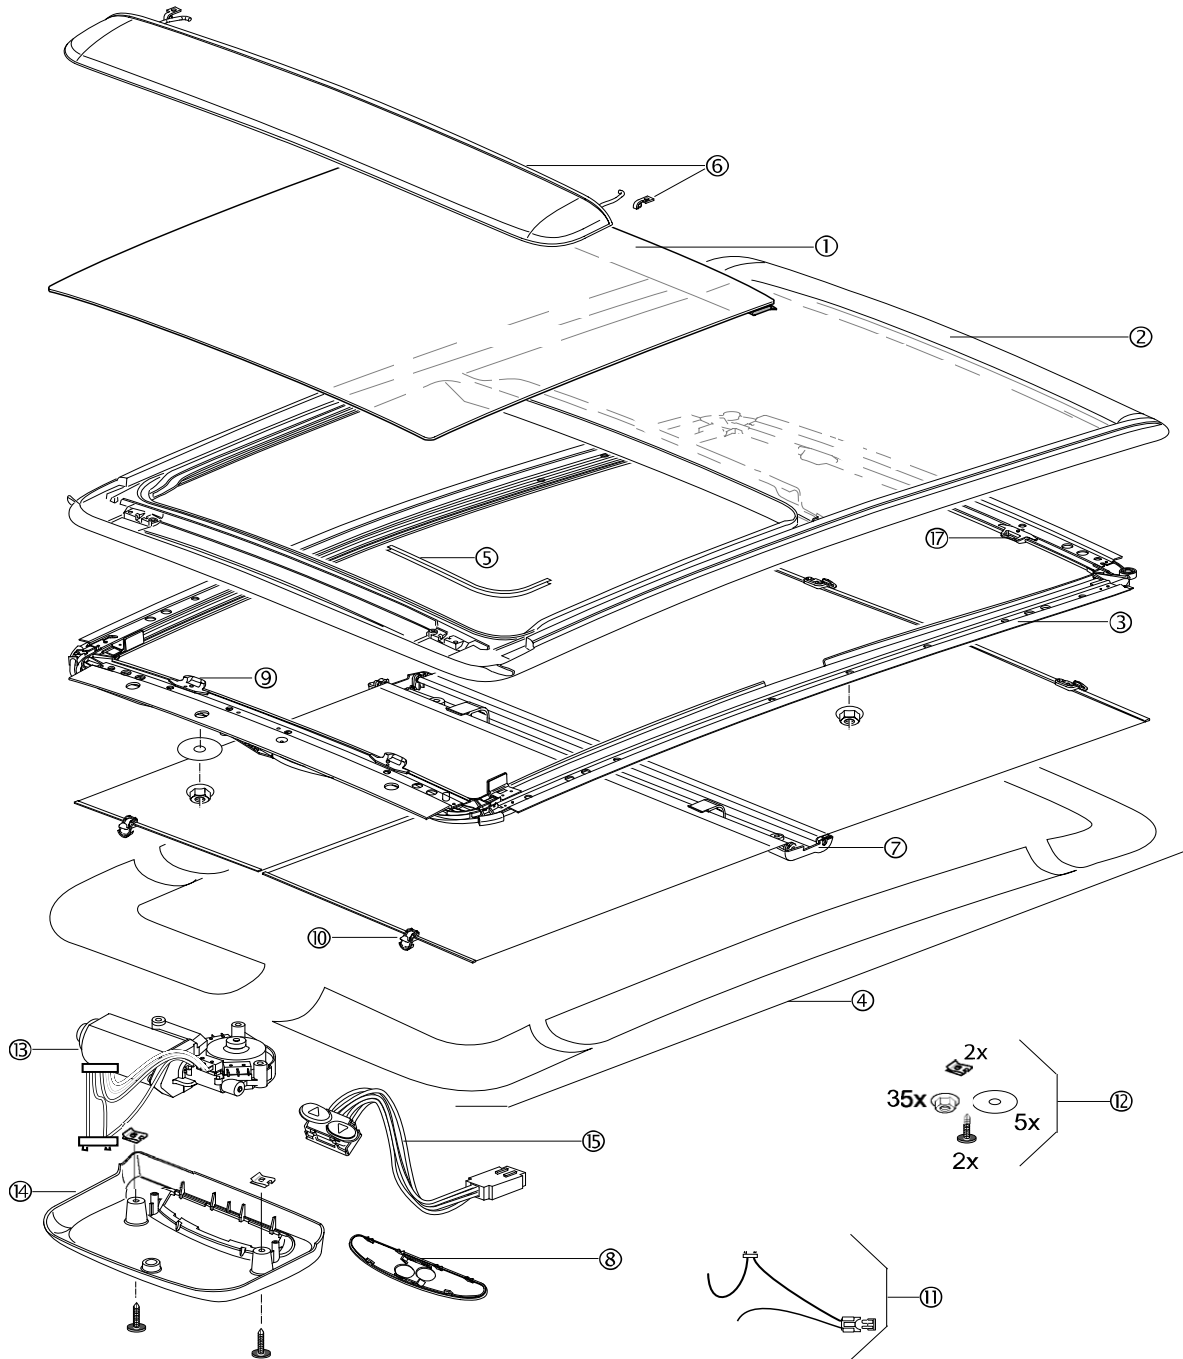

**HOLLANDIA 524 (Grandview)**

**Service Parts**

# Service Parts: Hollandia Model 524

# Hollandia 524 Parts List

Pos. no.	Parts included	Part no.	Description	Price AI	Price Jobber	Price Retail
1		33NOSR0004	Front glass panel 524			
1a		33NOSR0022	Slide Shoes (Qty. 4)			
2		33NOSR0006	Top Frame			
3		33NOSR0003	Lower Frame 524			
4		33NOSR0011	Trimming parts 524			
5		33NOSR0001	Main Seal 524			
6		33NOSR0007	Wind deflector 524			
7		33NOSR0005	Rollo blind complete 524			
8		33NOSR0012	Bezel			
9		33NOSR0008	Front roller blind grip holder			
10		33NOSR0010	Roller blind grip			
11		33NOSR0014	Wire harness PS 524			
12		33NOSR0015	Lower frame fixation set			
13		33NOSR0002	Motor 524			
14		33NOSR0016	Motor cover 524			
15		33NOSR0013	Switch			
17		33NOSR0009	Rear roller blind grip holder			
N/A		33NOSR0017	Rubber Template			
N/A		SRA0000041A	Substraight Bracket Kit			
N/A		SRA0000043A	Substraight Bracket Kit w/support Bracket Kit			