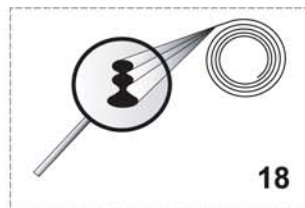

HOLLANDIA 500

Service Parts

Hollandia 500 Parts List

Pos. no.	Parts included	Part no.	Description	Price AI	Price Jobber	Price Retail
1		33S3MR0001	Glass panel			
2		33S3MR0002	Glass panel fixation			
3		33S3MR0003	Guide insert			
4		33S3MR0028	Set mechanism LH/RH			
5		33S3MR0005	Seal			
6		33S3MR0006	Trimshell gray + rollo			
7		33S3MR0007	Trimshell beige+ rollo			
8		3391077A	Motor			
9b		3391079A	Sunroof Control Unit Stratos 300 Medium			
10		33S3MR0010	Cover control panel			
11		33S3MR0011	Upper frame			
12		33S3MR0012A	Clamp frame			
13		33S3MR0013	Wind deflector			
15		33S3MR0015	Wire harness			
16		33S3MR0016	Drive cables + Gearwheel/housing			
17		33S3MR0017	Mounting Set Retainer Ring			
18		33S3MR0020	Soft Wrap Edge Finisher			
19		33S5MR0002	Fixed panel assembly set			
20		33S5MR0003	Connecting Cable			
21		33S5M1005A	Interior light set			
23		33S5MR0004	Middle panel set (275mm)			
24		33S5MR0005	Middle panel set (175mm)			
25		33S5MR0007	Set Side Parts			
N/A		33SSLR0000	Spoiler roof RSR-system			
Tool		33S3MR0019	Plastic inner template			
Tool		33S3MR0018	Rubber outer template			