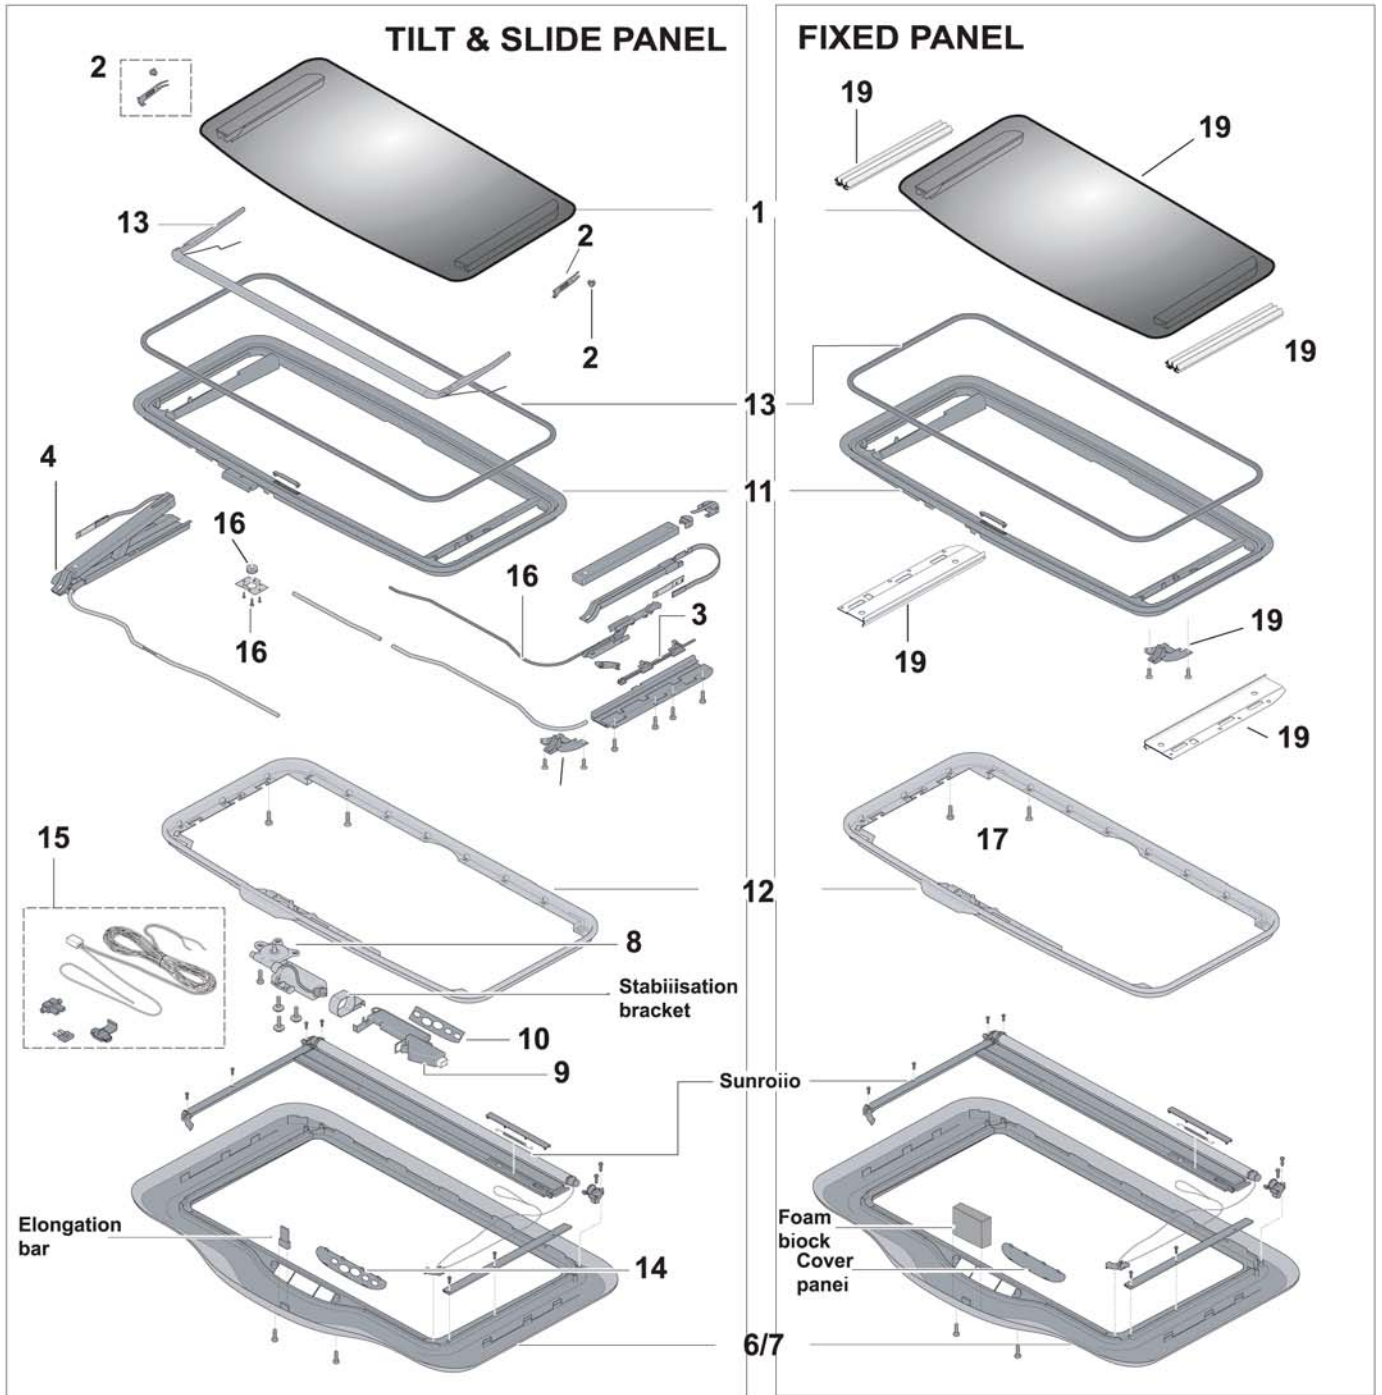

HOLLANDIA 500

Service Parts

Hollandia 500 Parts List

Pos. no.	Parts included	Part no.	Description	Price AI	Price Jobber	Price Retail
1		33S3MR0001	Glass panel			
2		33S3MR0002	Glass panel fixation			
3		33S3MR0003	Guide insert			
4		33S3MR0028	Set mechanism LH/RH			
5		33S3MR0005	Seal			
6		33S3MR0006	Trimshell gray + rollo			
7		33S3MR0007	Trimshell beige+ rollo			
8		3391077A	Motor			
9b		3391079A	Sunroof Control Unit Stratos 300 Medium			
10		33S3MR0010	Cover control panel			
11		33S3MR0011	Upper frame			
12		33S3MR0012A	Clamp frame			
13		33S3MR0013	Wind deflector			
15		33S3MR0015	Wire harness			
16		33S3MR0016	Drive cables + Gearwheel/housing			
17		33S3MR0017	Mounting Set Retainer Ring			
18		33S3MR0020	Soft Wrap Edge Finisher			
19		33S5MR0002	Fixed panel assembly set			
20		33S5MR0003	Connecting Cable			
21		33S5M1005A	Interior light set			
23		33S5MR0004	Middle panel set (275mm)			
24		33S5MR0005	Middle panel set (175mm)			
25		33S5MR0007	Set Side Parts			
N/A		33SSLR0000	Spoiler roof RSR-system			
Tool		33S3MR0019	Plastic inner template			
Tool		33S3MR0018	Rubber outer template			