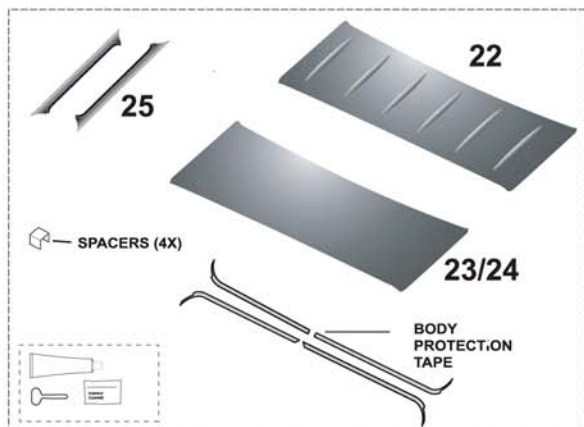

HOLLANDIA 500

Service Parts

Hollandia 500 Parts List

Pos. no.	Parts included	Part no.	Description	Price AI	Price Jobber	Price Retail
1		33S3MR0001	Glass panel			
2		33S3MR0002	Glass panel fixation			
3		33S3MR0003	Guide insert			
4		33S3MR0028	Set mechanism LH/RH			
5		33S3MR0005	Seal			
6		33S3MR0006	Trimshell gray + rollo			
7		33S3MR0007	Trimshell beige+ rollo			
8		3391077A	Motor			
9b		3391079A	Sunroof Control Unit Stratos 300 Medium			
10		33S3MR0010	Cover control panel			
11		33S3MR0011	Upper frame			
12		33S3MR0012A	Clamp frame			
13		33S3MR0013	Wind deflector			
15		33S3MR0015	Wire harness			
16		33S3MR0016	Drive cables + Gearwheel/housing			
17		33S3MR0017	Mounting Set Retainer Ring			
18		33S3MR0020	Soft Wrap Edge Finisher			
19		33S5MR0002	Fixed panel assembly set			
20		33S5MR0003	Connecting Cable			
21		33S5M1005A	Interior light set			
23		33S5MR0004	Middle panel set (275mm)			
24		33S5MR0005	Middle panel set (175mm)			
25		33S5MR0007	Set Side Parts			
N/A		33SSLR0000	Spoiler roof RSR-system			
Tool		33S3MR0019	Plastic inner template			
Tool		33S3MR0018	Rubber outer template			