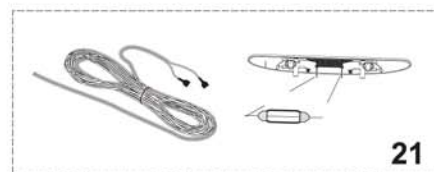

HOLLANDIA 500

Service Parts

Hollandia 500 Parts List

Pos. no.	Parts included	Part no.	Description	Price AI	Price Jobber	Price Retail
1		33S3MR0001	Glass panel			
2		33S3MR0002	Glass panel fixation			
3		33S3MR0003	Guide insert			
4		33S3MR0028	Set mechanism LH/RH			
5		33S3MR0005	Seal			
6		33S3MR0006	Trimshell gray + rollo			
7		33S3MR0007	Trimshell beige+ rollo			
8		3391077A	Motor			
9b		3391079A	Sunroof Control Unit Stratos 300 Medium			
10		33S3MR0010	Cover control panel			
11		33S3MR0011	Upper frame			
12		33S3MR0012A	Clamp frame			
13		33S3MR0013	Wind deflector			
15		33S3MR0015	Wire harness			
16		33S3MR0016	Drive cables + Gearwheel/housing			
17		33S3MR0017	Mounting Set Retainer Ring			
18		33S3MR0020	Soft Wrap Edge Finisher			
19		33S5MR0002	Fixed panel assembly set			
20		33S5MR0003	Connecting Cable			
21		33S5M1005A	Interior light set			
23		33S5MR0004	Middle panel set (275mm)			
24		33S5MR0005	Middle panel set (175mm)			
25		33S5MR0007	Set Side Parts			
N/A		33SSLR0000	Spoiler roof RSR-system			
Tool		33S3MR0019	Plastic inner template			
Tool		33S3MR0018	Rubber outer template			