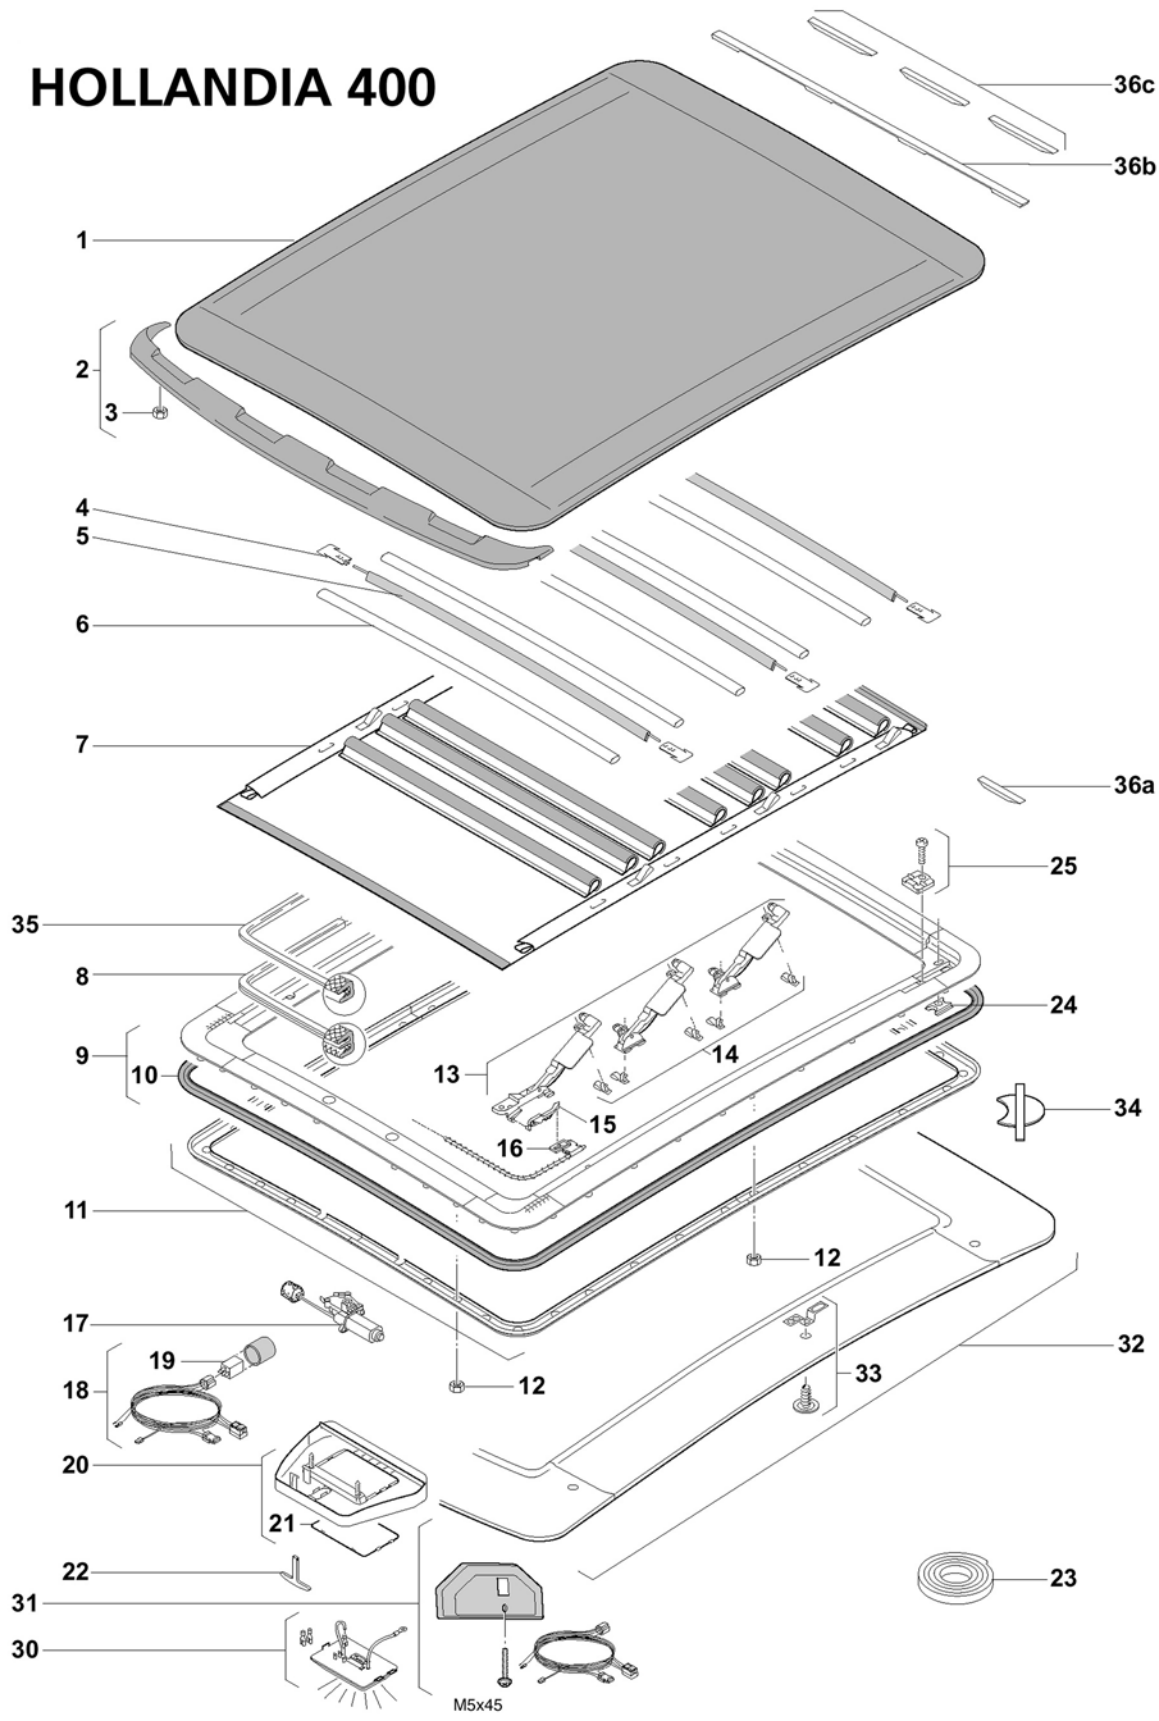

Hollandia 400 C

Service Parts

HOLLANDIA 400

Hollandia 400 Parts List

Pos. no.	Parts included	Part no.	Description	Price AI	Price Jobber	Price Retail
1	1x1	61S4FR0735000	Top cover assy. - black			
2	1x2	61S4FR0735100	Set Wind deflector			
3	1x3	61S4FR0735200	Set nut wind deflector			
4	1x4	61S4FR0733500	Endcap bar			
5	1x5	61S4FR0735300	Bar headliner			
6	1x6	61S4FR0735400	Cross bar			
7	1x7	61S4FR0735500	Headliner sewn			
8	1x8	61S4FR0735600	Edge trim			
9	1x9	61S4FR0735700	Upper frame assy. with seal			
10	1x10	61S4FR0735800	Seal			
11	1x11	61S4FR0735900	Set Clamping frames			
12	40x12	61S4FR0734200	Mounting set clamping frames			
13	1x13	61S4FR0736800	Set Slide bars LH/RH			
14	1x14	61S4FR0734400	Set Headliner hooks			
15	1x15	61S4FR0734500	Set Elbow levers			
16	1x16	61S4FR0734600	Set Drive cables LH/RH			
16		61S4FR6107876	Set Drive Cables from prod # 17711			
17	1x17	3307940A	Motor			
17		3307942A	Motor from prod # 17711			
18	1x18	61S4FR0736100	Wire harness			
18		61S4FR6107852	Wire harness from prod # 17711			
19	1x19	61S4FR0733200	Relay			
20	1x20	61S4FR0736300	Set motor cover			
21	1x21	61S4FR0736400	Emergency cover			
22	1x22	61NSMR0723900	Emergency handle			
23	1x23	61S4FR0758100	Sealing tape			
24	1x24	61S4FR0734800	Spacer			
25	4x25	61S4FR0734900	Stopper with screw			
30A	1x30	61S4FR0805000	Interior Light - white			
30B	1x30	61S4FR0806700	Interior Light - grey			