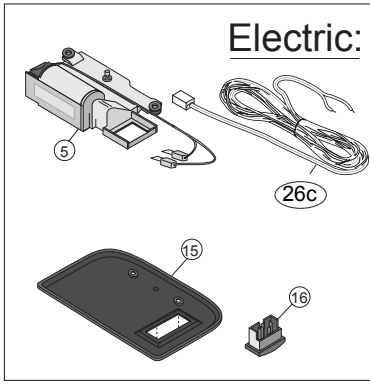

Service Parts: H312 & H322

Electric:

Soft touch:

Hollandia 312L 322L Parts List

Pos. no.	Parts included	Part number	Description	Price AI	Price Jobber	Price Retail
1	1x1 2x13	33S3LR4124	Set glass panel 300L Venus			
2	1x2 1x6 1x9	33S3LR3220	Upper frame 300L w/seal			
3	1x3 18x14	33S3LR3224	Retainer ring 300L			
4	1x4	33S3LR3225	Subframe 300LS			
5	1x5	33S3LR4136	Motor 300L			
6	1x6	33S3LR3203	Seal 300L			
7	1x7 2x8	33S3LR3204	Wind deflector 300L			
8	2x8	33S3LR3205	Mounting block 300L LH/RH			
9	1x9	33S3LR3206	Glass holder w/screws 300L			
10	2x10	33S3LR3207	Set drive cables 300L EL			
11	1x11 2x12 2x13	33S3LR3208 33S3LR3209	Set mechanism 300L LH Set mechanism 300L RH			
12	2x12	33S3LR3210	Stop 300L LH+RH			
13	2x13 2x12	33S3LR3221	Locker slide 300L LH/RH			
14	18x14	33S3LR3217	Mounting set retainer ring 300L			
15	1x15	33S3LR3226	Motor cover 300L			
16	1x16	33S3LR3227	Switch 300L 2 Button			
17	1x17	33S3LR0018	Switch 300L Soft touch			
18	4x17 1x18 1x19 2x21 6x22 2x23	33S3LR0001	Set sunshade 300LS			
19	1x19	33S3LR0002	Sunshade handle 300LS			
21	2x21	33S3LR3211	Louvre Black 300LS			
22	6x22	33S3LR3212	Speednut 300LS			
23	2x23	33S3LR4121	Set guides sunshade 300LS			
24	1x24	33S3LR3987	Edge trim 300L			

Hollandia 312L 322L Parts List

25a	1x25a	33S3LR0009	SCU (for pos no. 26a)			
25b	1x25b	33S3LR3293	SCU (for pos no. 26b)			
26a	1x26c	33S3MR0015	Wire harness soft touch (5 button sw)			
26b	1x26a	33S3LR3280	Wire harness soft touch (rocker sw)			
26c	1x26c	33S3LR0016	Wire harness without soft touch			
27	1x27	33S3LR4137	Motor 300L w/Soft touch			
28	1x28	33S3LR0008	Motor Cover (Soft touch)			
29	1x29	33S3LR0011	Flatcable SCU Operation Panel			
		33S3LR5131	Rubber template 300L			
		33S3LR4128	Tube butylene mastic (40 ml)			
		33S3LR0935	Butylene mastic (320 ml)			
		300L B.D.	Bubble wind deflector 300L			
		33S3LR3276	Wire harness extension 300L			
		4204	Sunshade Handle Assy (Inner & Outer)			
		4126	Sunshade Complete (Emerald S)			
			Parts Bag			