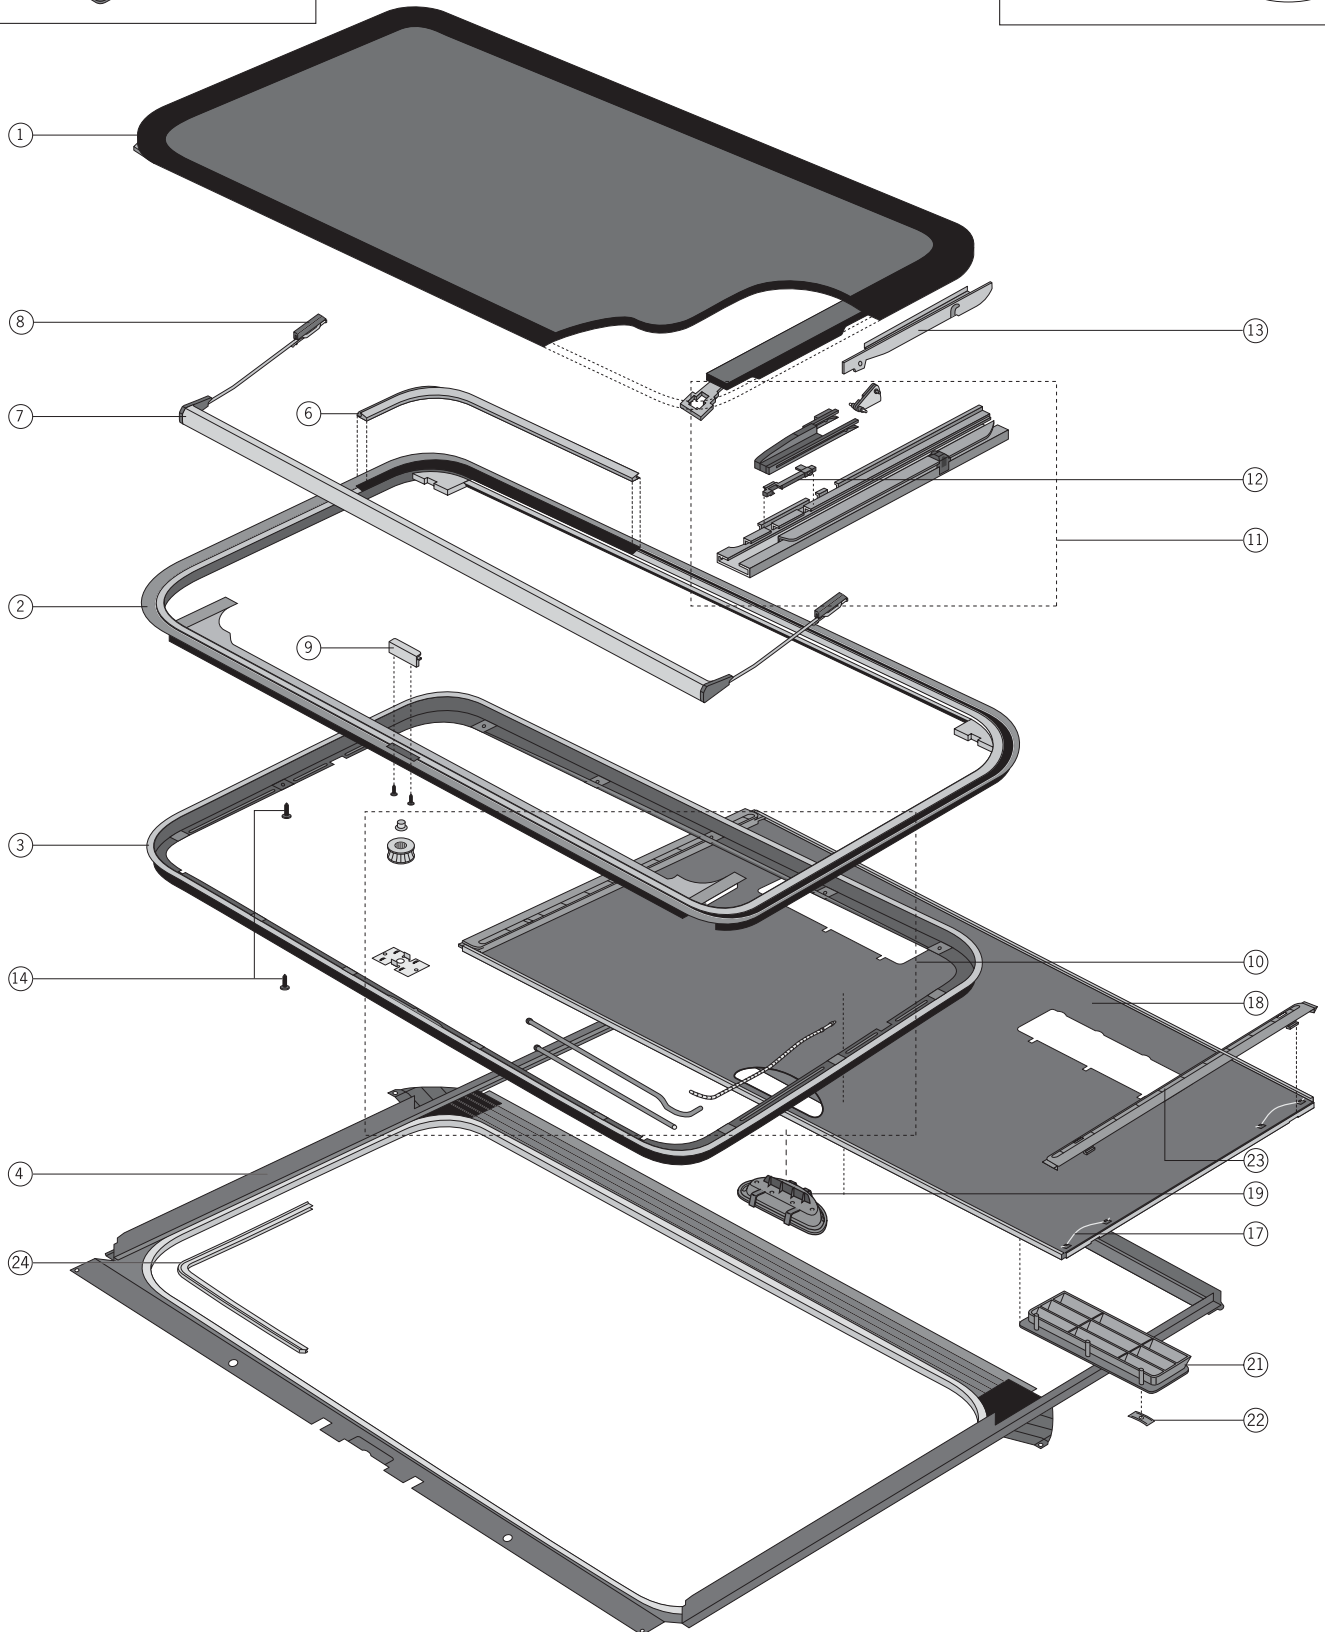

Service Parts: H312 & H322

Electric:

Soft touch:

Hollandia 312L 322L Parts List

Pos. no.	Parts included	Part number	Description	Price AI	Price Jobber	Price Retail
1	1x1 2x13	33S3LR4124	Set glass panel 300L Venus			
2	1x2 1x6 1x9	33S3LR3220	Upper frame 300L w/seal			
3	1x3 18x14	33S3LR3224	Retainer ring 300L			
4	1x4	33S3LR3225	Subframe 300LS			
5	1x5	33S3LR4136	Motor 300L			
6	1x6	33S3LR3203	Seal 300L			
7	1x7 2x8	33S3LR3204	Wind deflector 300L			
8	2x8	33S3LR3205	Mounting block 300L LH/RH			
9	1x9	33S3LR3206	Glass holder w/screws 300L			
10	2x10	33S3LR3207	Set drive cables 300L EL			
11	1x11 2x12 2x13	33S3LR3208 33S3LR3209	Set mechanism 300L LH Set mechanism 300L RH			
12	2x12	33S3LR3210	Stop 300L LH+RH			
13	2x13 2x12	33S3LR3221	Locker slide 300L LH/RH			
14	18x14	33S3LR3217	Mounting set retainer ring 300L			
15	1x15	33S3LR3226	Motor cover 300L			
16	1x16	33S3LR3227	Switch 300L 2 Button			
17	1x17	33S3LR0018	Switch 300L Soft touch			
18	4x17 1x18 1x19 2x21 6x22 2x23	33S3LR0001	Set sunshade 300LS			
19	1x19	33S3LR0002	Sunshade handle 300LS			
21	2x21	33S3LR3211	Louvre Black 300LS			
22	6x22	33S3LR3212	Speednut 300LS			
23	2x23	33S3LR4121	Set guides sunshade 300LS			
24	1x24	33S3LR3987	Edge trim 300L			

Hollandia 312L 322L Parts List

25a	1x25a	33S3LR0009	SCU (for pos no. 26a)			
25b	1x25b	33S3LR3293	SCU (for pos no. 26b)			
26a	1x26c	33S3MR0015	Wire harness soft touch (5 button sw)			
26b	1x26a	33S3LR3280	Wire harness soft touch (rocker sw)			
26c	1x26c	33S3LR0016	Wire harness without soft touch			
27	1x27	33S3LR4137	Motor 300L w/Soft touch			
28	1x28	33S3LR0008	Motor Cover (Soft touch)			
29	1x29	33S3LR0011	Flatcable SCU Operation Panel			
		33S3LR5131	Rubber template 300L			
		33S3LR4128	Tube butylene mastic (40 ml)			
		33S3LR0935	Butylene mastic (320 ml)			
		300L B.D.	Bubble wind deflector 300L			
		33S3LR3276	Wire harness extension 300L			
		4204	Sunshade Handle Assy (Inner & Outer)			
		4126	Sunshade Complete (Emerald S)			
			Parts Bag			