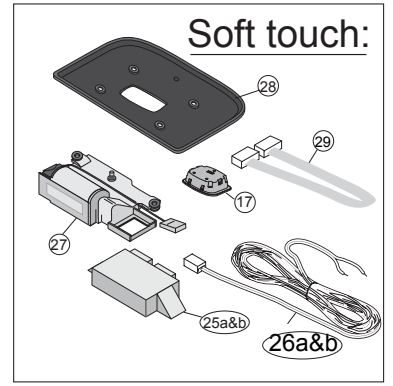

Service Parts: H312 & H322

Electric:

Soft touch:

Hollandia 312L 322L Parts List

Pos. no.	Parts included	Part number	Description	Price AI	Price Jobber	Price Retail
1	1x1 2x13	33S3LR4124	Set glass panel 300L Venus			
2	1x2 1x6 1x9	33S3LR3220	Upper frame 300L w/seal			
3	1x3 18x14	33S3LR3224	Retainer ring 300L			
4	1x4	33S3LR3225	Subframe 300LS			
5	1x5	33S3LR4136	Motor 300L			
6	1x6	33S3LR3203	Seal 300L			
7	1x7 2x8	33S3LR3204	Wind deflector 300L			
8	2x8	33S3LR3205	Mounting block 300L LH/RH			
9	1x9	33S3LR3206	Glass holder w/screws 300L			
10	2x10	33S3LR3207	Set drive cables 300L EL			
11	1x11 2x12 2x13	33S3LR3208 33S3LR3209	Set mechanism 300L LH Set mechanism 300L RH			
12	2x12	33S3LR3210	Stop 300L LH+RH			
13	2x13 2x12	33S3LR3221	Locker slide 300L LH/RH			
14	18x14	33S3LR3217	Mounting set retainer ring 300L			
15	1x15	33S3LR3226	Motor cover 300L			
16	1x16	33S3LR3227	Switch 300L 2 Button			
17	1x17	33S3LR0018	Switch 300L Soft touch			
18	4x17 1x18 1x19 2x21 6x22 2x23	33S3LR0001	Set sunshade 300LS			
19	1x19	33S3LR0002	Sunshade handle 300LS			
21	2x21	33S3LR3211	Louvre Black 300LS			
22	6x22	33S3LR3212	Speednut 300LS			
23	2x23	33S3LR4121	Set guides sunshade 300LS			
24	1x24	33S3LR3987	Edge trim 300L			

Hollandia 312L 322L Parts List

25a	1x25a	33S3LR0009	SCU (for pos no. 26a)			
25b	1x25b	33S3LR3293	SCU (for pos no. 26b)			
26a	1x26c	33S3MR0015	Wire harness soft touch (5 button sw)			
26b	1x26a	33S3LR3280	Wire harness soft touch (rocker sw)			
26c	1x26c	33S3LR0016	Wire harness without soft touch			
27	1x27	33S3LR4137	Motor 300L w/Soft touch			
28	1x28	33S3LR0008	Motor Cover (Soft touch)			
29	1x29	33S3LR0011	Flatcable SCU Operation Panel			
		33S3LR5131	Rubber template 300L			
		33S3LR4128	Tube butylene mastic (40 ml)			
		33S3LR0935	Butylene mastic (320 ml)			
		300L B.D.	Bubble wind deflector 300L			
		33S3LR3276	Wire harness extension 300L			
		4204	Sunshade Handle Assy (Inner & Outer)			
		4126	Sunshade Complete (Emerald S)			
			Parts Bag			