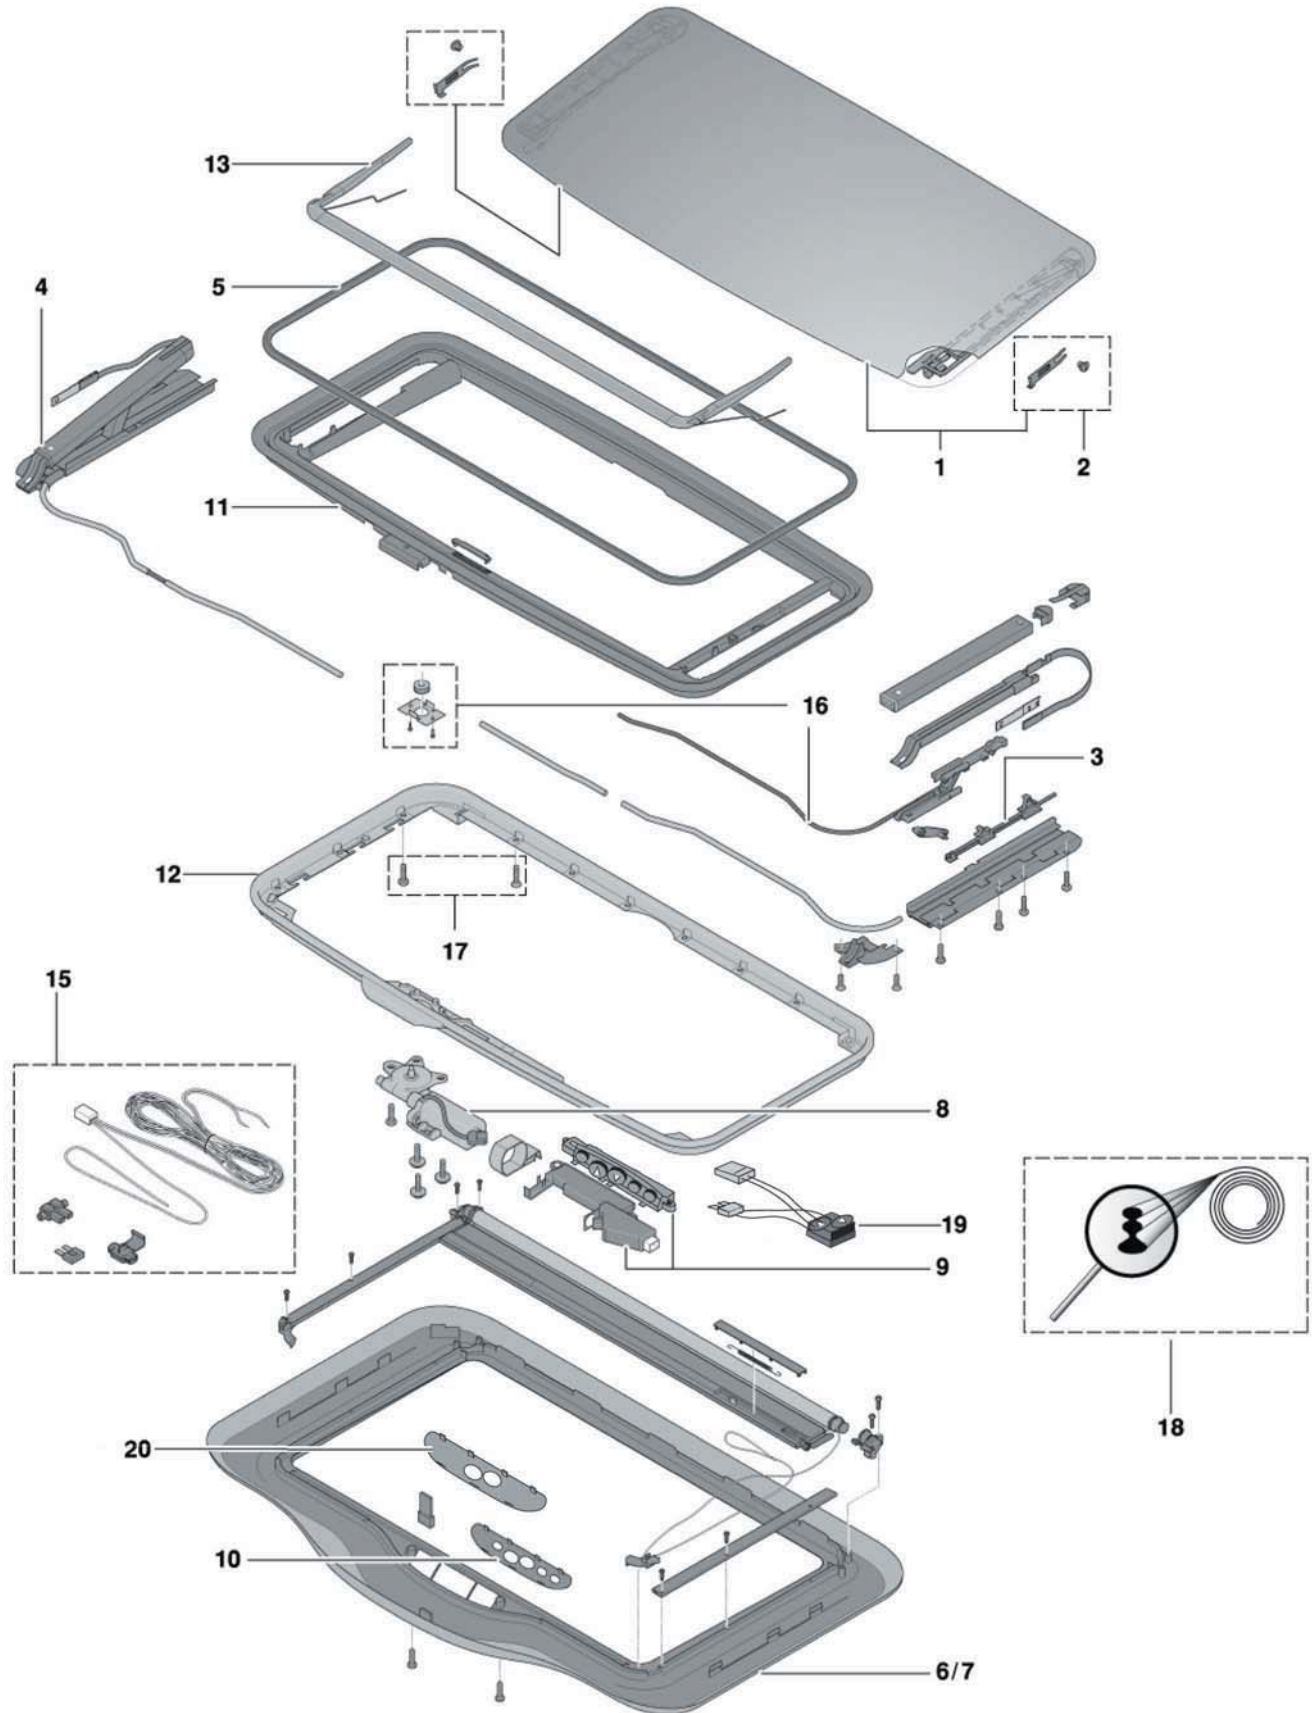

HOLLANDIA 310M - 321M

Service Parts

Service Parts: H310M, 311M, 320M, 321M

Hollandia 310M-321M Parts List

Pos. no.	Parts included	Part no.	Description	Price AI	Price Jobber	Price Retail
1		33S3MR0001	Set glass panel 300M			
2		33S3MR0002	Set glass panel mounting 300M LH/RH			
3		33S3MR0003	Set guide insert 300M LH/RH			
4		33S3MR0028	Set mechanisms 300M LH/RH			
5		33S3MR0005	Seal 300M			
6		33S3MR0006	Trimshell Gray with rollo 300M			
7		33S3MR0007	Trimshell beige with rollo 300M			
8		33S3MR0008	Motor Electrical Version			
8		3391077A	Motor Electrical Version (High Speed)			
9		33S3MR0009	Set Switch and SCU (Soft touch)			
10		33S3MR0010	Cover control panel (Soft touch)			
11		33S3MR0011	Upper frame 300M with seal			
12		33S3MR0012A	Retainer ring 300M			
13		33S3MR0013	Wind deflector 300M			
15		33S3MR0015	Wire harness 300M			
16		33S3MR0016	Drive cables 300M & Gear			
17		33S3MR0017	Mounting set retainer ring 300M			
18		33S3MR0020	Soft Wrap Edge Finisher			
19		33S3LR0013	Set Switch Assembly (2 Button)			
20		33S3LR0012	Cover Control Panel (2 Button)			
N/A		33S3MR0018	Rubber template 300M			
N/A		33S3MR0019	H/L template interior 300M			
N/A		33S3LR4128	Butylene mastic (40ml) (Optional)			
N/A		33S3MR0014	Sunshade Rollo Gray			
N/A		33S3LR0935	Butylene mastic (320ml) (Optional)			