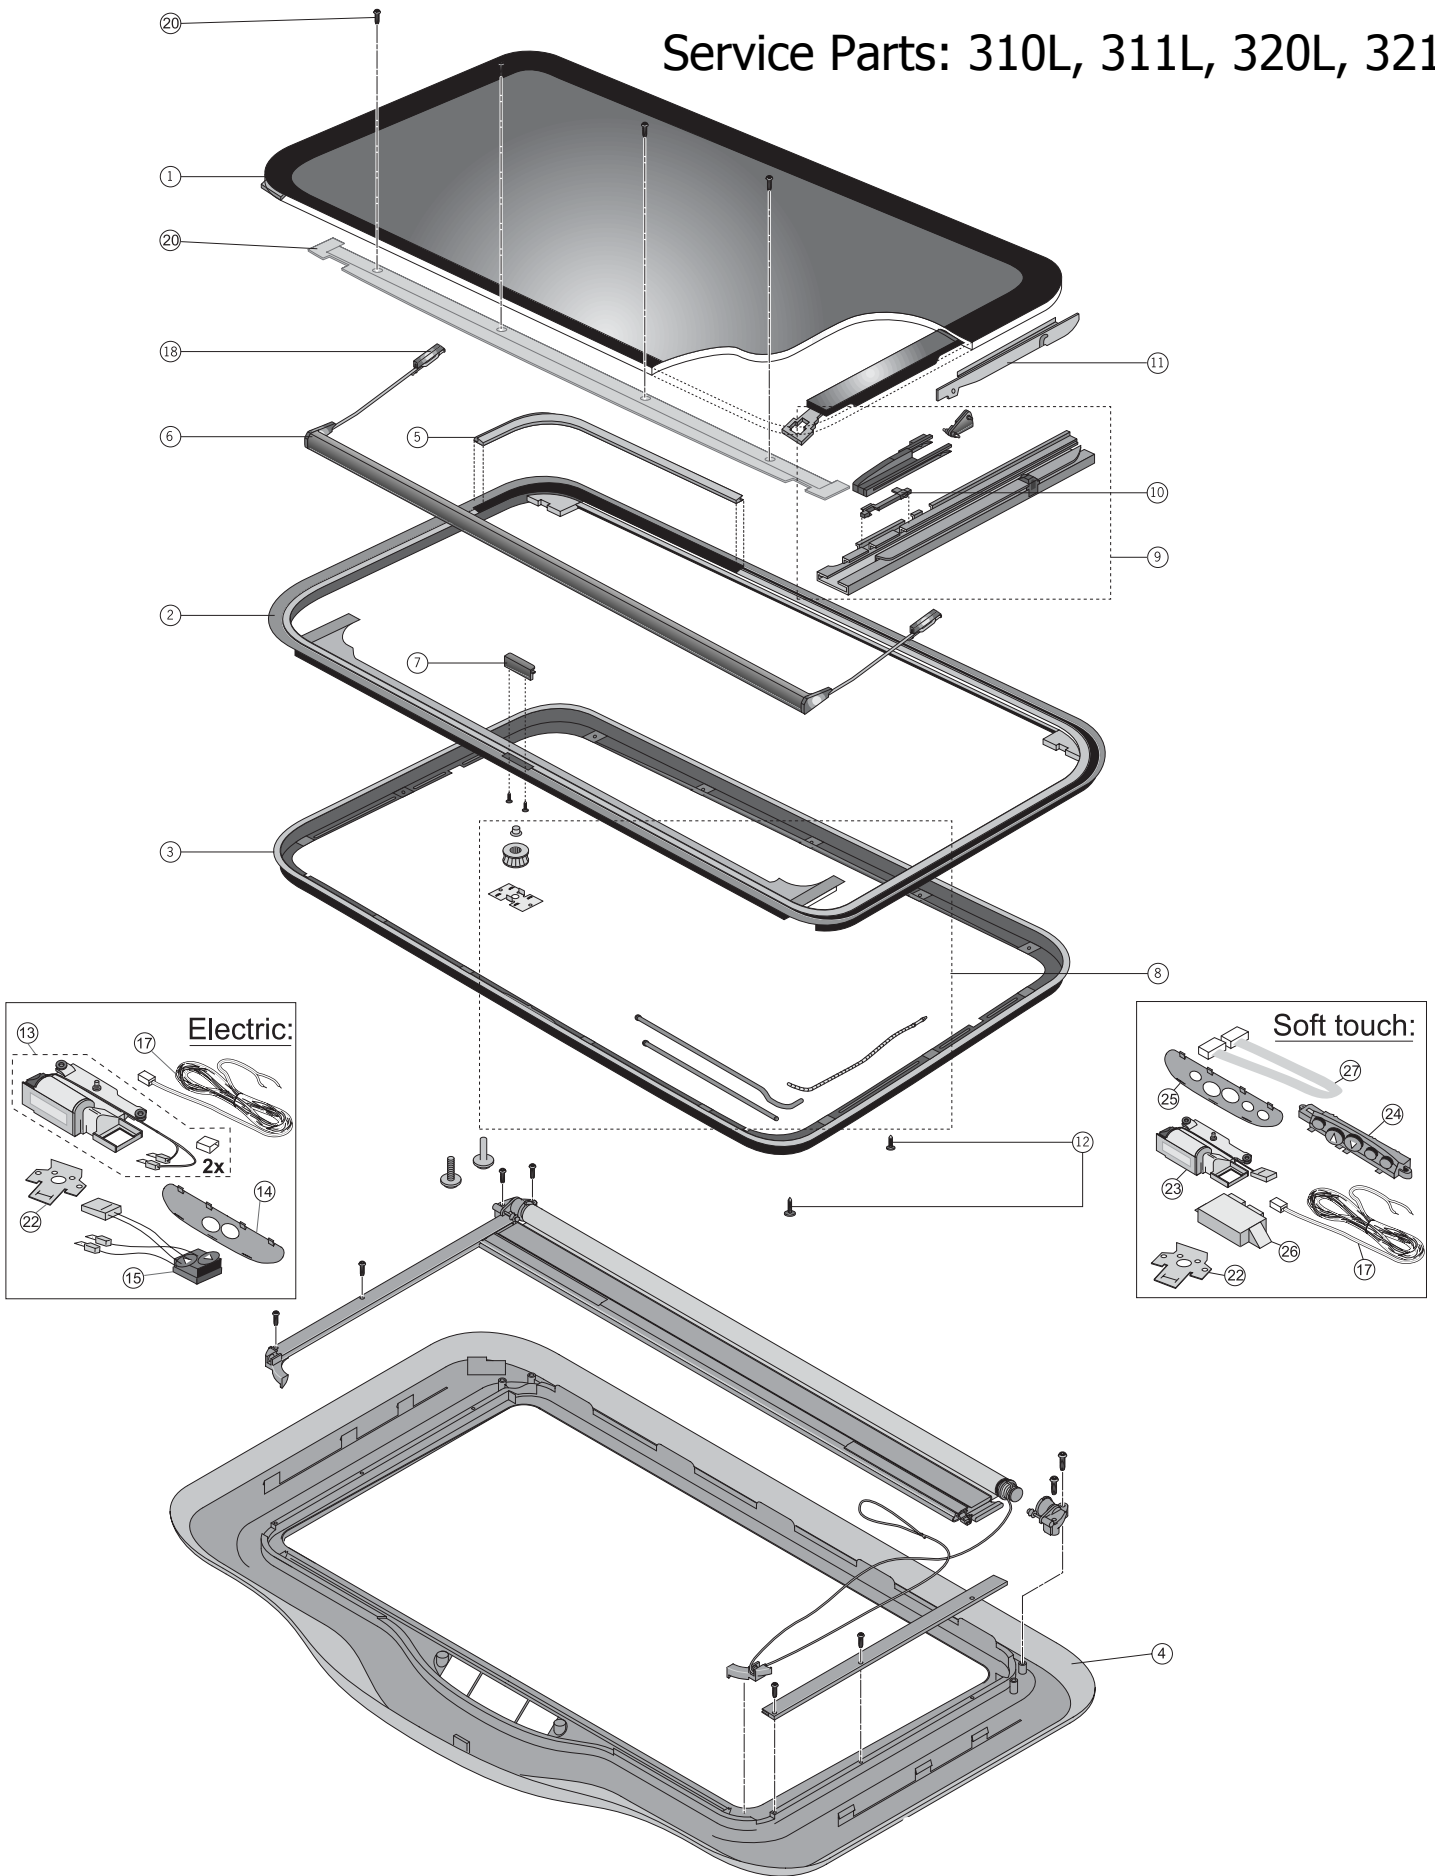

HOLLANDIA
310L, 311L, 320L, 321L
Service Parts

Service Parts: 310L, 311L, 320L, 321L

Hollandia 310L, 311L, 320L, 321L Parts List

Pos. no.	Parts included	Part no.	Description	Price AI	Price Jobber	Price Retail
1		33S3LR4124	Glass panel Venus			
2		33S3LR3220	Upper frame including top bearing and seal			
3		33S3LR3224	Retainer ring			
4		33S3LR0005	Trim shell without rollo			
4		33S3LR0004	Trim shell, incl. Sunrollo & screws			
5		33S3LR3203	Seal			
6		33S3LR3204	Wind deflector			
7		33S3LR3206	Glass holder + fastening screws			
8		33S3LR3207	Drive cables electrical			
9		33S3LR3209	Mechanism RH			
9		33S3LR3208	Mechanism LH			
10		33S3LR3210	Stop LH/RH			
11		33S3LR3221	Locker slide LH/RH			
12		33S3LR3217	Mounting set retainer ring			
13		33S3LR4136	Motor 300 Series (Manual)			
14		33S3LR0012	Control panel cover - 2 Button			
15		33S3LR0013	Set Switch Assy (2 Button)			
17		33S3MR0015	Wire harness			
18		33S3LR3205	Mounting block LH/RH			
20		33S3LR0006	Trim shell front cover & screws			
22		33S3LR0007	Set Motor bracket, incl. screws			
23		33S3LR4137	Motor 300 Series (Softtouch)			
24		33S3LR0010	Set Switch Assy (Soft touch)			
25		33S3MR0010	Cover control panel			
26		33S3LR0009	Sunroof Control Unit (Soft Touch)			
27		33S3LR0011	Flatcable SCU-Operation Panel			
N/A		33S3LR0935	Butylene mastic (320 ml)			
N/A		33S3LR4128	Tube butylene mastic (40 ml)			
N/A		33SSLR0000	Spoiler roof RSR-system			
Tool		33S3LR5131	Rubber template			