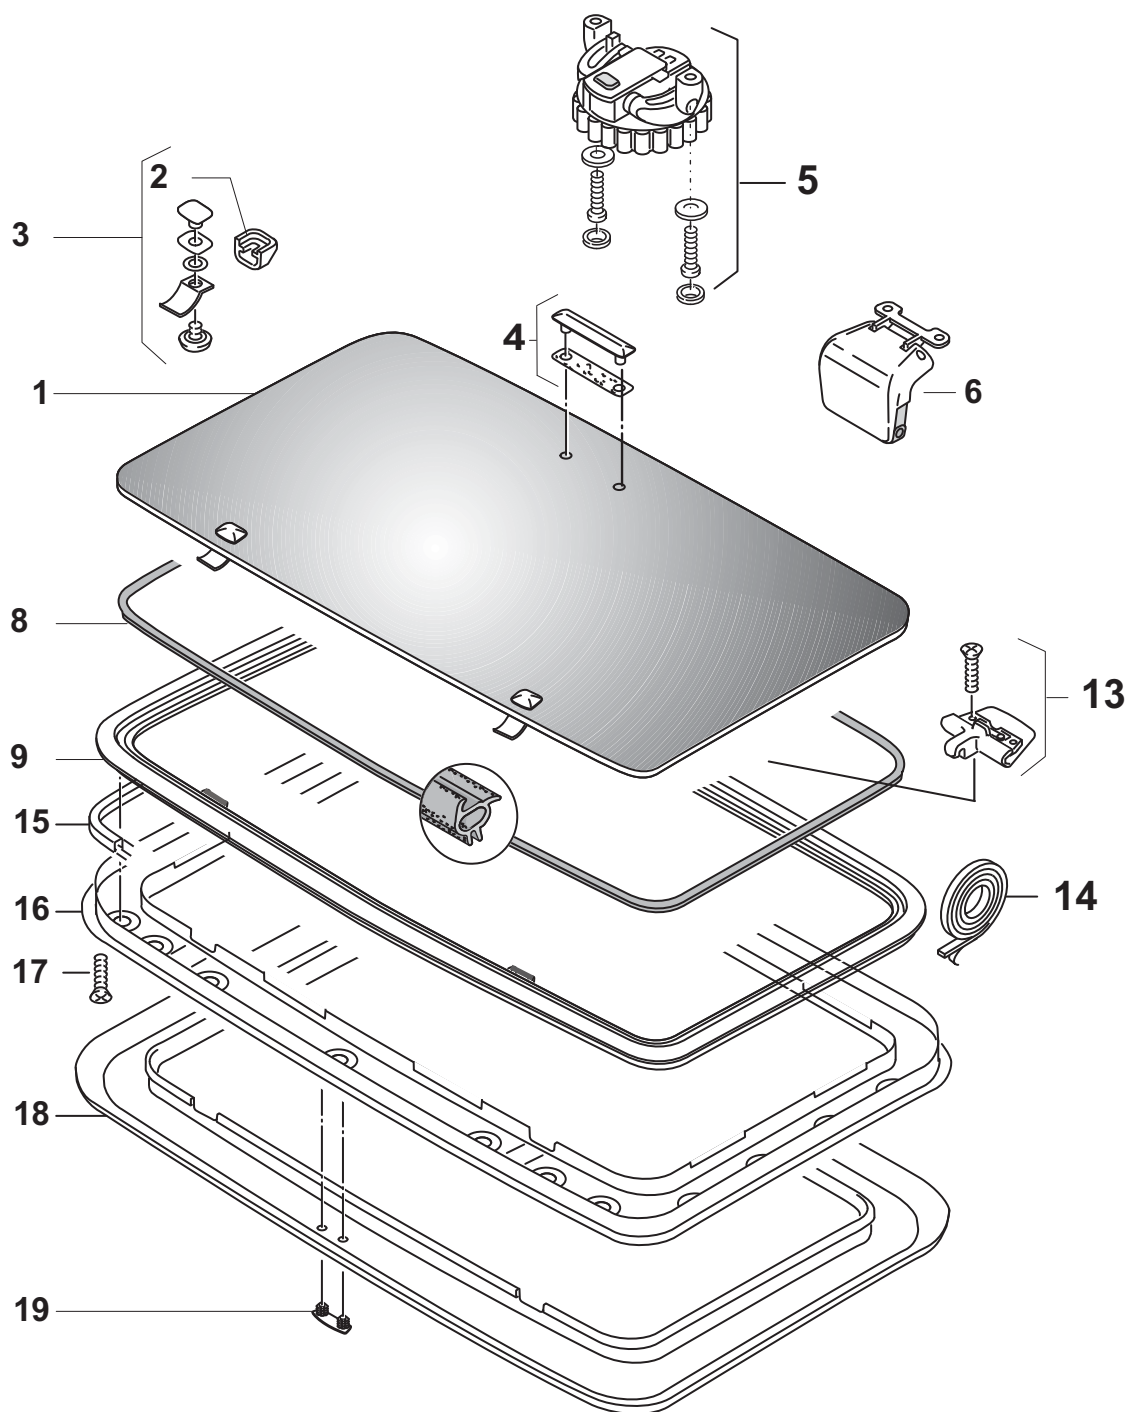

HOLLANDIA 100 SERIES

Service Parts

Hollandia 100 Deluxe Parts List

| Pos. no. | Parts included | Part no. | Description | Price AI | Price Jobber | Price Retail |
|----------|----------------|---------------|--|----------|--------------|--------------|
| 1 | | 61NPOR0778900 | Glass panel assy (Venus) | | | |
| 2 | | 61NPOR0708800 | Hinge cover (without rollerblind) | | | |
| 3 | | 61NPOR0720600 | Front hinge unit | | | |
| 4 | | 61NPOR0700800 | Handle attachment assy | | | |
| 5 | | 33H1LR0007 | Rotary Handle H100 Black/Alu. Grey | | | |
| 6 | | 33H1LR0004 | Latch handle assy, black/alu grey | | | |
| 8 | | 61NSMR0756300 | Sealing for frame from 1993 | | | |
| 9 | | 61NPOR0756400 | Frame 14 mm incl. main seal (1993-) | | | |
| 13 | | 33H1LR0003 | Latch handle holder, light grey | | | |
| 14 | | 61NSMR0719200 | Sealing tape | | | |
| 15 | | 61NPOR0729800 | U-profile for lower frame | | | |
| 16 | | 61NPOR0728600 | Lower frame | | | |
| 17 | | 61NSMR0720100 | Fixing screw set for metal lower frame | | | |
| 18 | | 33H1LR0001 | Headliner cover light grey | | | |
| 19 | | 33H1LR0002 | Clip for Headliner Cover Light grey | | | |
| N/A | | 61NPOR0732700 | Plastic template set | | | |