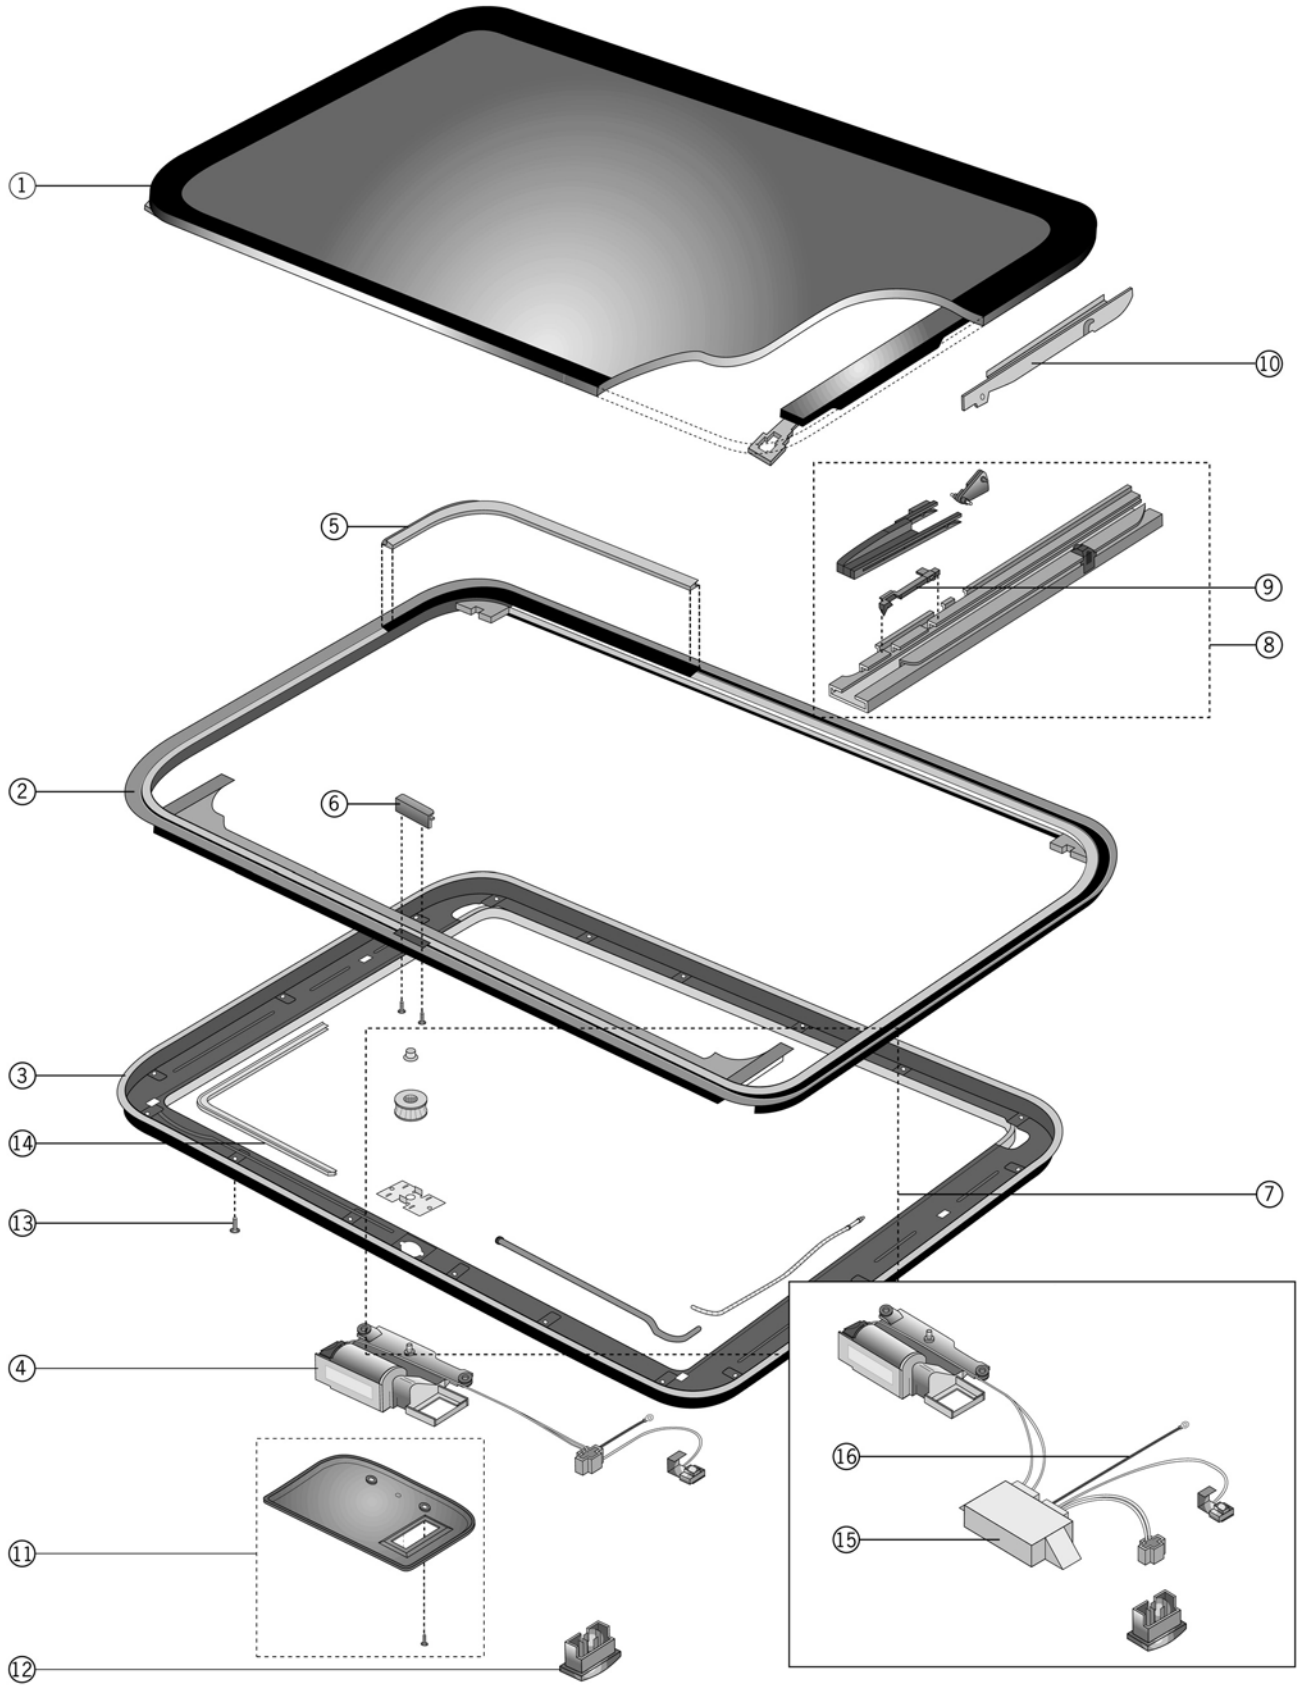

# **EMERALD 750**

## **Service Parts**

---

# EMERALD 750 STANDARD & DELUXE

# Emerald 750 Service Parts

Pos. no.	Parts included	Part no.	Description	Price AI	Price Jobber	Price Retail
1	1x1 2x9,10	3260 4125	Glass Panel 750-Dot Matrix Glass Panel 750-Venus			
2	1x2,5,6	3261	Upper Frame with Seal			
3	1x3,14	3279	Retainer Ring 750			
4	1x4 1x4	33S3LR4136 33S3LR4137	Motor Motor-Soft Touch			
5	1x5	3267	Seal 750			
6	1x6	3282	Glass Holder & Screws			
7	2x7	3269	Repair Set Drive Cables			
8	1x8 2x9,10	3270 3271	Repair Set Mechanism LH Repair Set Mechanism RH			
9	2x9	33S3LR3210	Repair Set Stop			
10	2x9,10	33S3LR3221	Lockerslides LH & RH			
11	1x11	33S3LR3226	Motor Cover			
12	1x12	33S70R4216	Rocker Switch			
13	18x13	33S3LR3217	Mounting Set Retainer Screws			
14	1x14	33S3LR3987	Edge Trim			
15	1x15	33S3LR3293	SCU (Soft Touch )			
16	1x16	33S3LR3280 33S3LR3257	Wire Harness (Soft Touch ) Wire Harness (Basic)			
N/A		5133	Rubber Template			
N/A		33S3LR0935	Butylene Kit (Cartridge-310 ml)			
N/A		33S3LR4128	Butylene Kit (Small Tube-40 ml)			
N/A		2280	Sunshade Grey			
N/A		2281	Sunshade Beige			
N/A		33S3LR3276	Extension-Wire Harness (Soft Touch)			