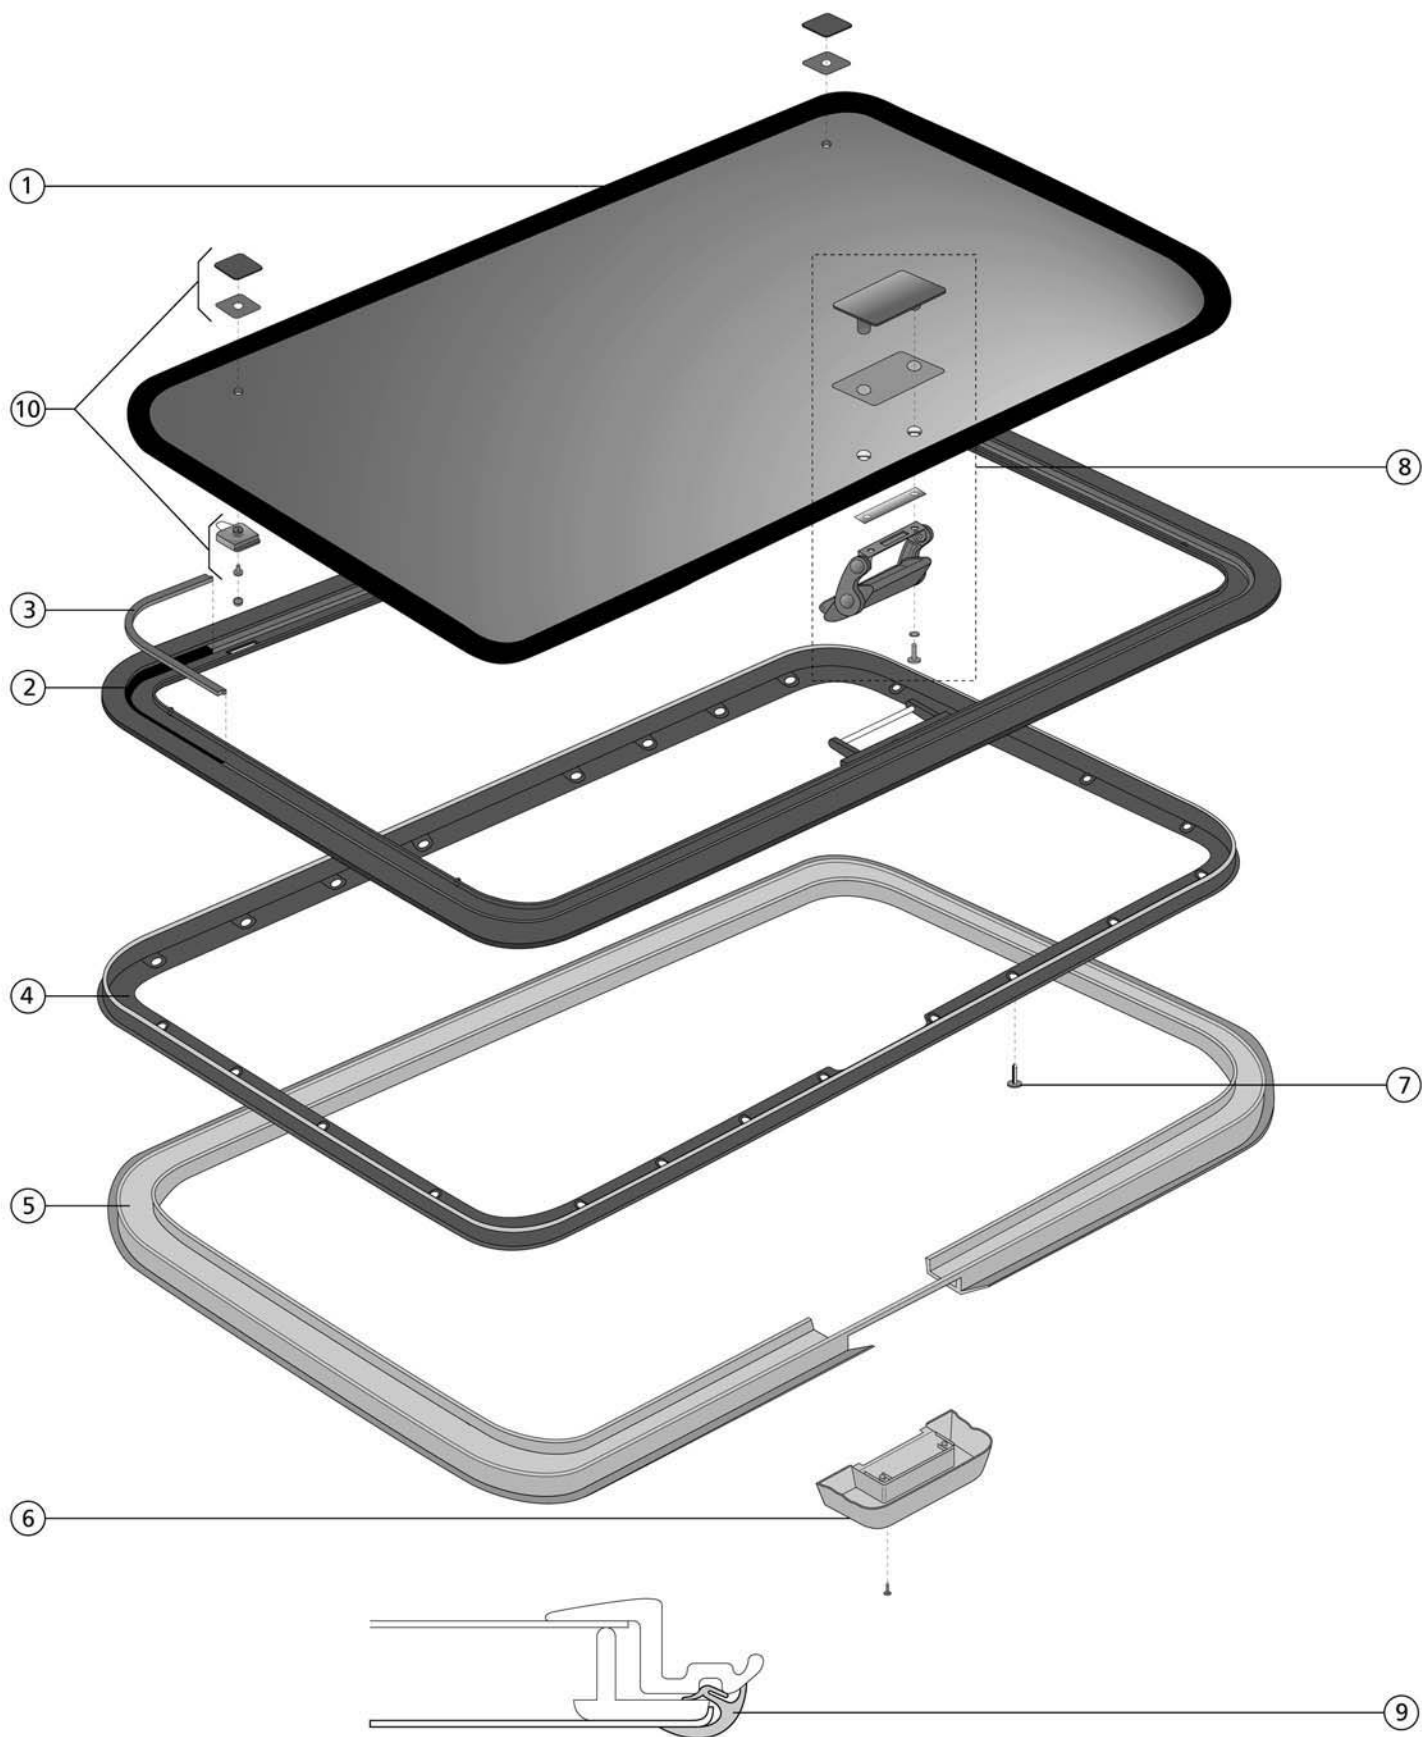

CRYSTAL 440 (3 position)

Service Parts

Hollandia Crystal 440 (3 Position Latch)

Crystal 440 Parts List

Pos. no.	Parts included	Part no.	Description	Price AI	Price Jobber	Price Retail
1	1 x 1	6BR3006	Glass panel 3-position - Venus			
2	1 x 2	6BR3002	Mainframe Crystal 440 3-position			
3	1 x 3	6BR9001	Seal Crystal 440			
4	1 x 4	6BR9002	Clamp Frame Crystal 440			
		6BR9004	Trimshell 440 3 position, grey			
6	1 x 6	6AR3005	Handle 3 position, Complete			
7	1 x 7	6BR9005	Screw Pack Crystal 440			
8		6BR3005	3 - position soft trim black			
9	1 x 6	6BR3003	Handle Shroud 3-position grey			
10		6AR2009	Hinge Complete			
N/A		6939	Rubber template roofskin			