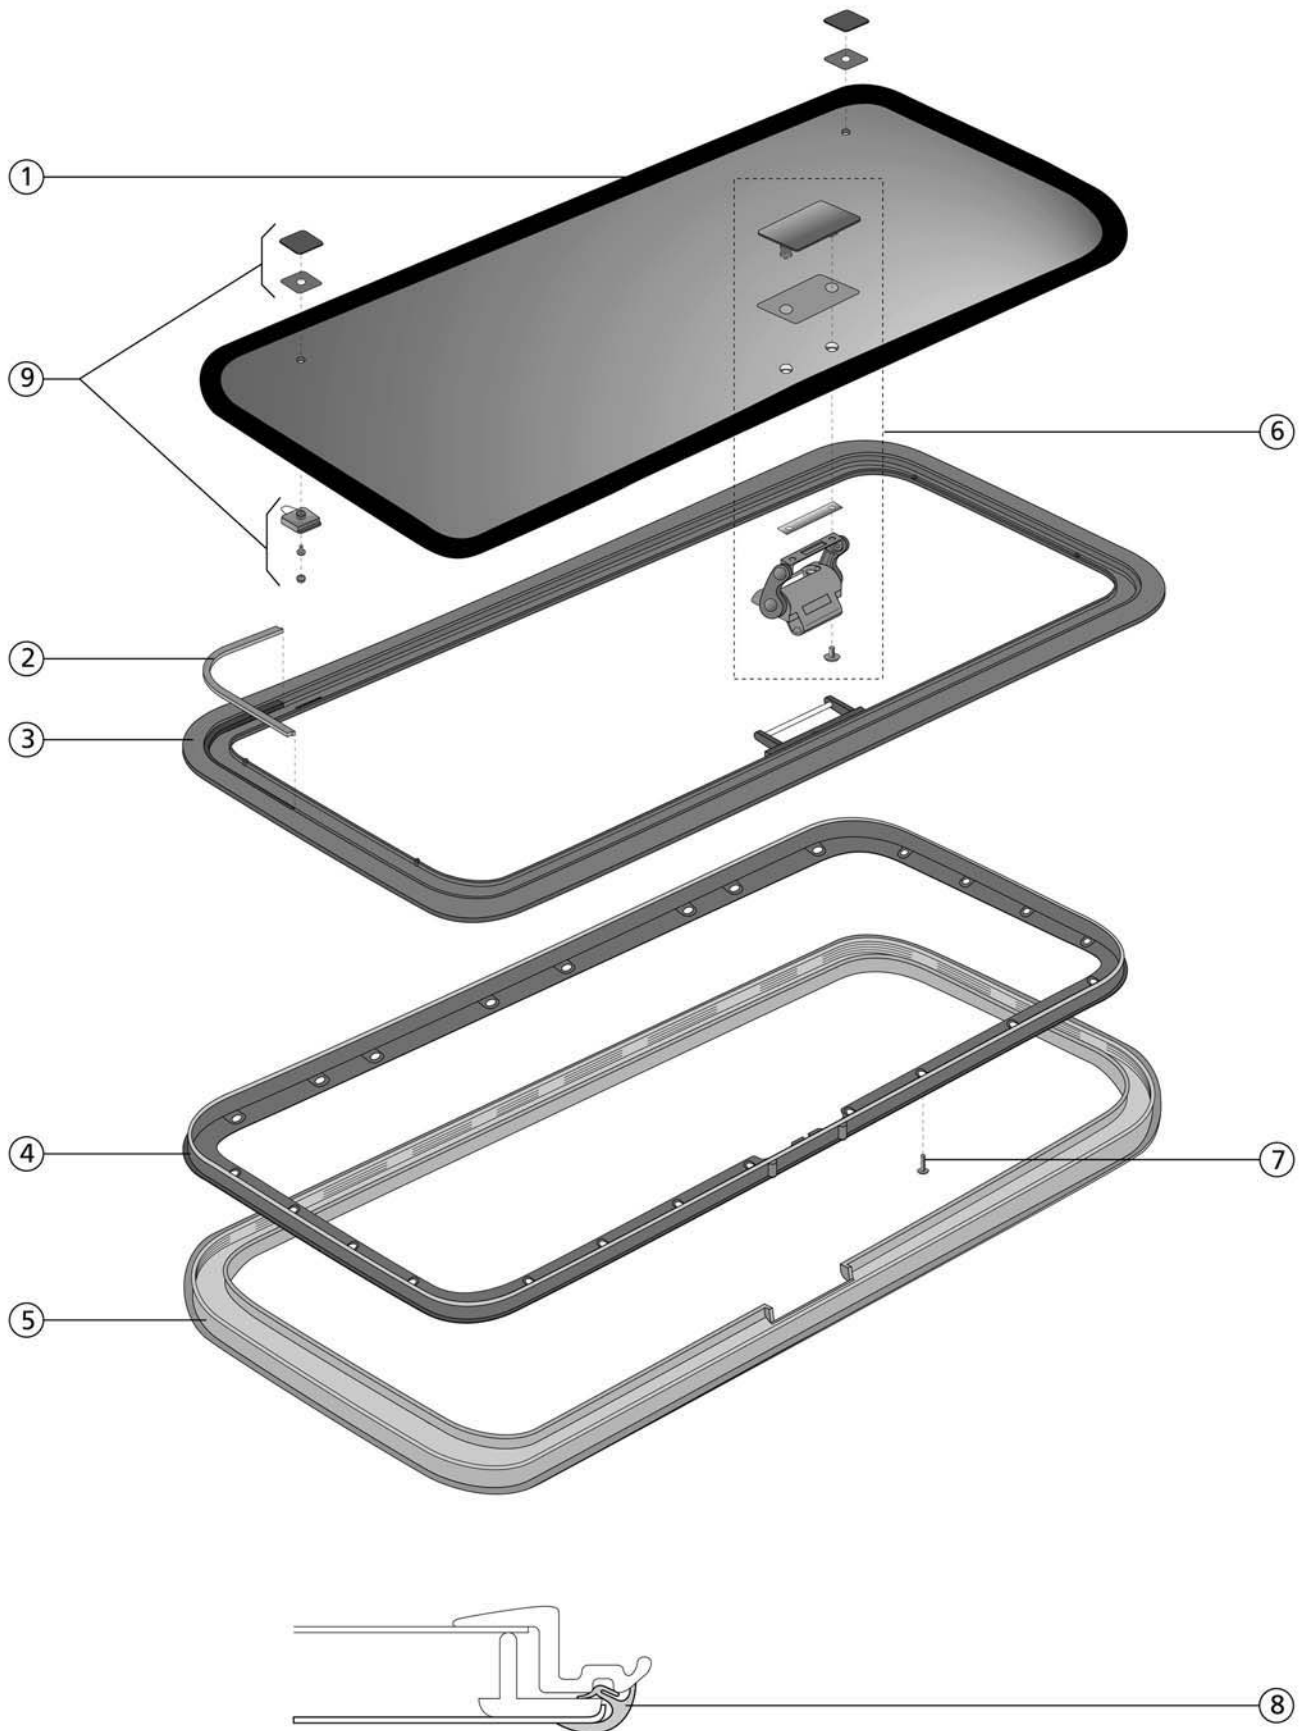

CRYSTAL 380 (3 position)

Service Parts

Hollandia Crystal 380 (3 Position Latch)

Crystal 380 Parts List

Pos. no.	Parts included	Part no.	Description	Price AI	Price Jobber	Price Retail
1	1x1	6AR3006	Glass panel 3 - position - Venus			
2	1x2	6AR9001	Seal Crystal 380			
3	1x3	6AR3004	Main frame Crystal 380 3 - position			
4	1x4	6AR9002	Clamp frameCrystal 380			
5	1x5	6AR3001	Trim ring 380 3 - position			
6	1x5	6AR3005	Handle Complete			
7	24 x 7	6AR9003	Screw pack Crystal 380			
8	1x8	6AR3002	Soft trim 3 - position complete			
9		6AR2009	Hinge Complete RH			
N/A		6962	Rubber template roofskin			