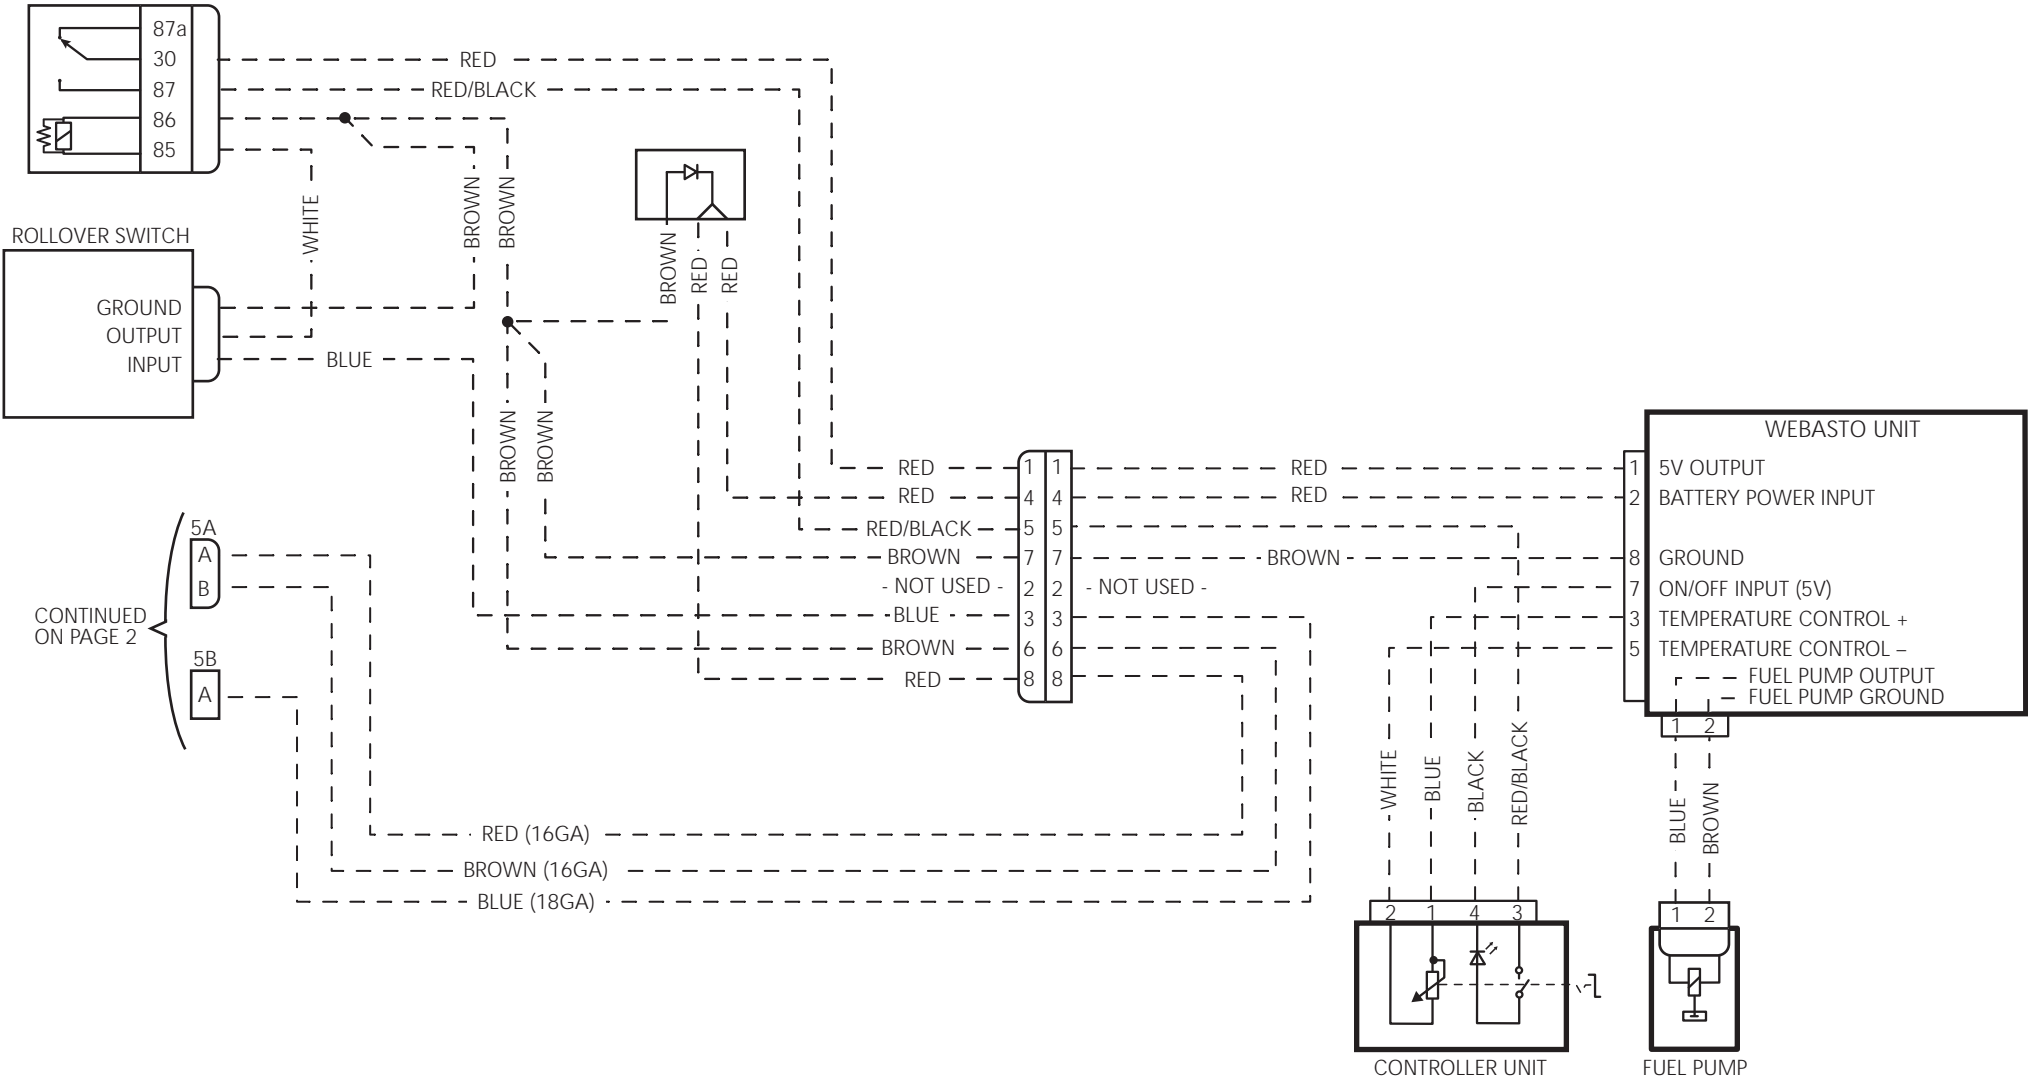

Early Version with Roll-over / Low Voltage Cutout Switch

WEBASTO AIR TOP 2000 (HVAC AUXILIARY HEATING)

Present Version without Roll-over / Low Voltage Cutout Switch

CONTINUED ON PAGE 2

WEBASTO AIR TOP 2000 (HVAC AUXILIARY HEATING)