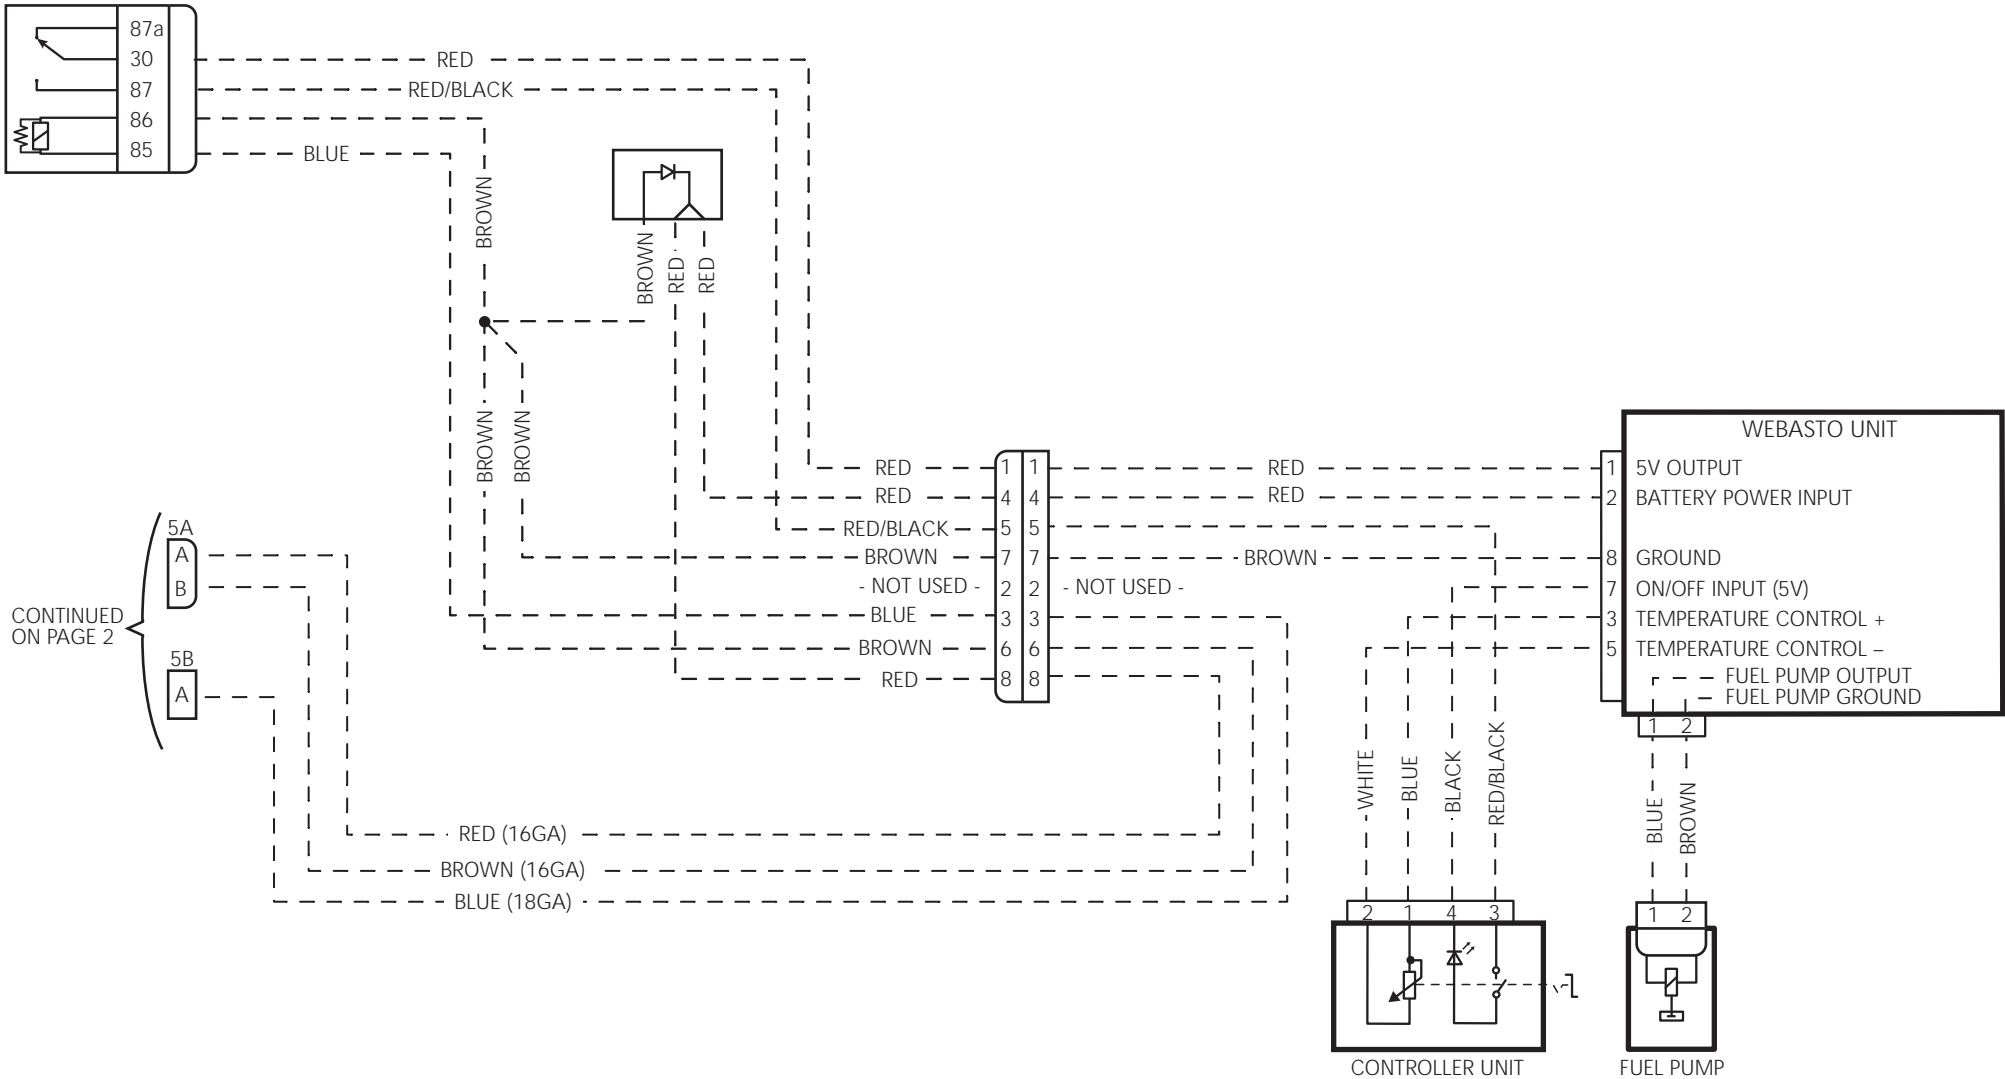

Early Version with Roll-over / Low Voltage Cutout Switch

WEBASTO AIR TOP 2000 (HVAC AUXILIARY HEATING)

Present Version without Roll-over / Low Voltage Cutout Switch

CONTINUED ON PAGE 2

WEBASTO AIR TOP 2000 (HVAC AUXILIARY HEATING)