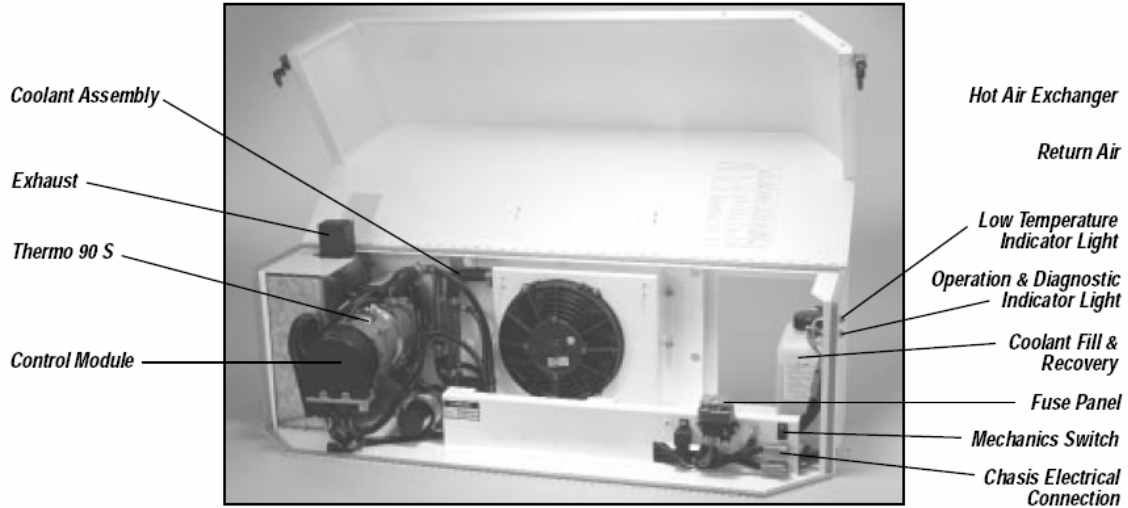

# CSL 31 AMP DRAW SPECIFICATIONS

- Fan: 7.5 amps
- Heater: .75 to 3.6 amps; boost 5.2 amps
- Pump: 2.3 amps
  
- Low Temp warning light thermostat: 41°F
- Regulating Thermostat: 54.5°F
- Fan motor thermostat: 115°F